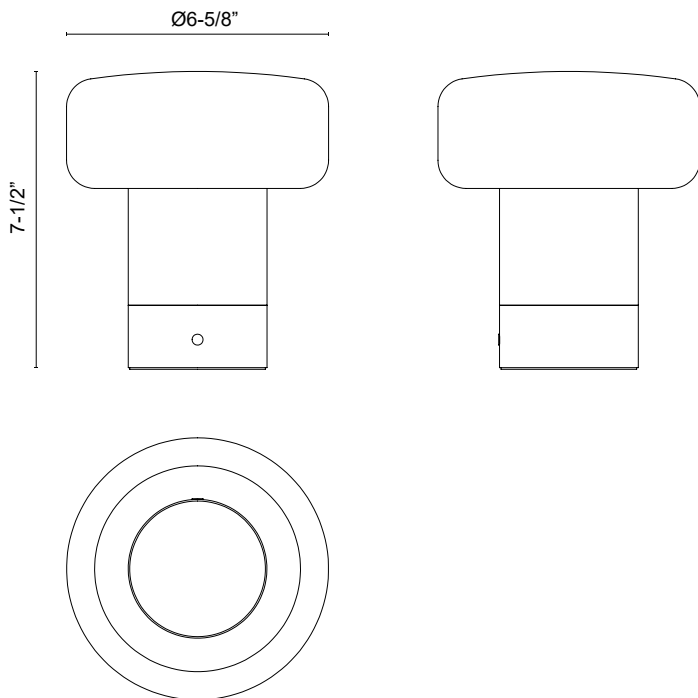

alora

P. 1.855.855.8926

CANADA: 19054 28TH Avenue Surrey - BC V3Z 6M3

USA: 3035 E. Lone Mountain Rd - Las Vegas, NV, 89081

NIKO TL361707

FIXTURE DIMENSIONS	D6-5/8" x H7-1/2"
LIGHT SOURCE	LED with Battery
WATTAGE	3W
TOTAL LUMENS	255lm
DELIVERED LUMENS	UBOP-115lm*; VBOP-120lm*
VOLTAGE	LI-Battery
COLOR TEMPERATURE	2700K
CRI	90CRI
DIMMABLE	Touch Dimmer
LOCATION	Damp
WIRE TYPE	Black Wire
PAINT FINISH	UB01; VB01
MATERIAL	Steel + Glass + Stone
GLASS DETAILS	Matte Opal Glass
SHADE DETAILS	Glass Shade
ILLUMINATION DIRECTION	Omni-directional

[D - Diameter, L - Length, W - Width, H - Height, E - Extension]

AVAILABLE FINISHES:

TL361707UBGO
Urban Bronze/Glossy
Opal Glass

TL361707VBGO
Vintage Brass/Glossy
Opal Glass

*For complete warranty terms, please visit: www.aloralighting.com/warranty