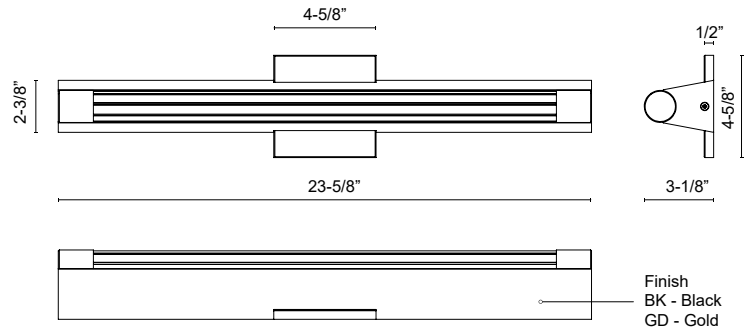

MAXE
VL0726623
VANITY LIGHT

PROJECT

VL0726623BK
Black

VL0726623GD
Gold

SPECIFICATION DETAILS

Fixture Dimensions	W23-5/8" x H2-3/8" x E3-1/8"
Light Source	LED with DC Driver
Wattage	11W
Total Lumens	935lm
Delivered Lumens	BK-447lm; GD-660lm*
Voltage	120-277V
Color Temperature	3000K
CRI (Ra)	90CRI
LED Rated Life	50,000 hours
Dimming	100% - 10%, TRIAC or ELV Dimmer (Not Included)
CEC Title 24 JA8	Yes, JA8-2022
Location	Damp
Illumination Direction	Omni-directional
ADA Compliant	Yes
Material	Steel + Glass
Mounting Style	Wall Mount All Orientation
Glass Details	Clear Glass
Height From Center	2-1/4"
Canopy Dimensions	W4-5/8" x H4-5/8" x E1/2"