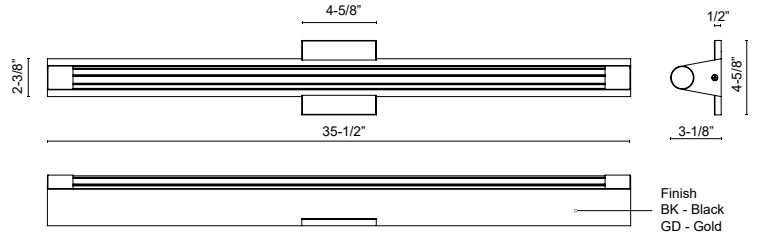

VL0726635BK
 Black

VL0726635GD
 Gold

SPECIFICATION DETAILS

Fixture Dimensions	W35-1/2" x H2-3/8" x E3-1/8"
Light Source	LED with DC Driver
Wattage	19W
Total Lumens	1620lm
Delivered Lumens	BK-1000lm*; GD-1088lm
Voltage	120-277V
Color Temperature	3000K
CRI (Ra)	90CRI
LED Rated Life	50,000 hours
Dimming	100% - 10%, TRIAC or ELV Dimmer (Not Included)
CEC Title 24 JA8	Yes, JA8-2022
Location	Damp
Illumination Direction	Omni-directional
ADA Compliant	Yes
Material	Steel + Glass
Mounting Style	Wall Mount All Orientation
Glass Details	Clear Glass
Height From Center	2-1/4"
Canopy Dimensions	W4-5/8" x H4-5/8" x E1/2"

Finish
 BK - Black
 GD - Gold

COMMENT