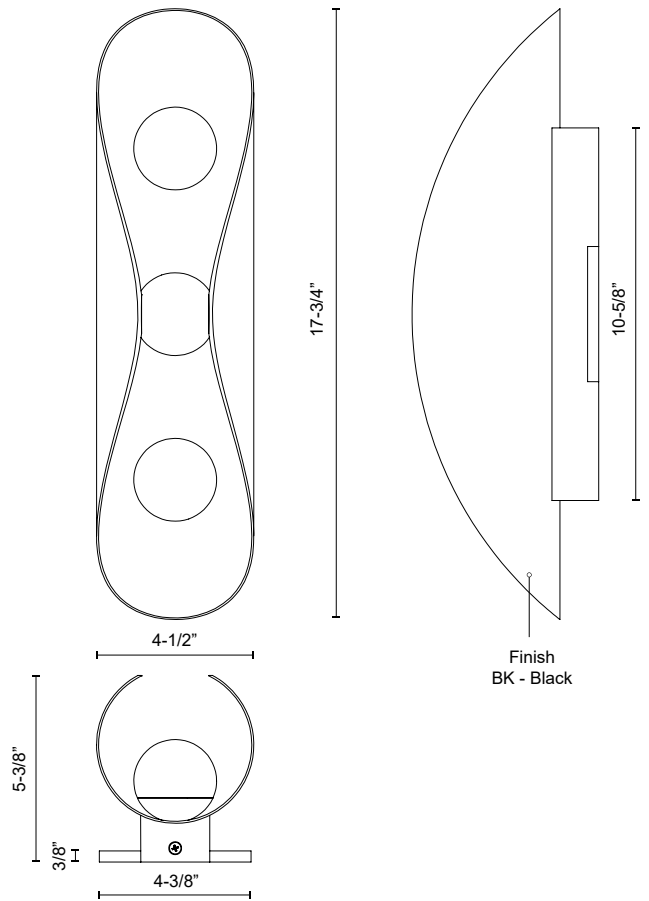

VL0728018BK  
 Black

**SPECIFICATION DETAILS**

Fixture Dimensions	W4-1/2" x H17-3/4" x E5-3/8"
Light Source	LED with DC Driver
Wattage	11W
Total Lumens	935lm
Delivered Lumens	BK-451lm
Voltage	120-277V
Color Temperature	3000K
CRI (Ra)	90CRI
LED Rated Life	50,000 hours
Dimming	100% - 10%, TRIAC or ELV Dimmer (Not Included)
CEC Title 24 JA8	Yes, JA8-2022
Location	Damp
Illumination Direction	Front
Material	Steel + Acrylic
Mounting Style	Wall Mount All Orientation
Shade Details	Steel Shade
Diffuser Details	Frosted Acrylic Diffuser
Height From Center	8-7/8"
Canopy Dimensions	W4-3/8" x H10-5/8" x E3/8"