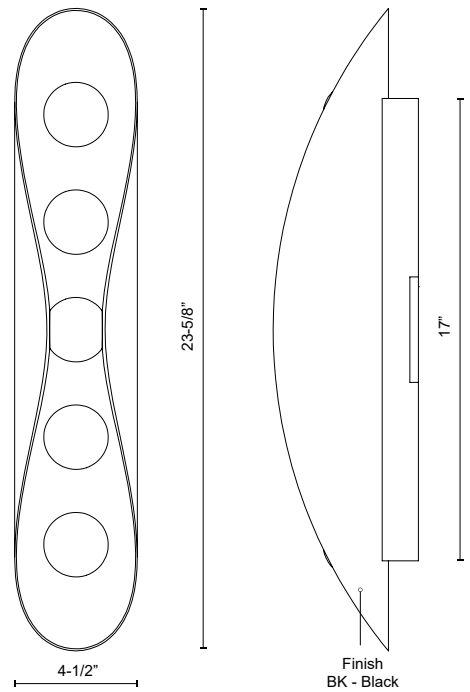

VL0728024BK
 Black

SPECIFICATION DETAILS

Fixture Dimensions	W4-1/2" x H23-5/8" x E5-3/8"
Light Source	LED with DC Driver
Wattage	15W
Total Lumens	1270lm
Delivered Lumens	BK-803lm
Voltage	120-277V
Color Temperature	3000K
CRI (Ra)	90CRI
LED Rated Life	50,000 hours
Dimming	100% - 10%, TRIAC or ELV Dimmer (Not Included)
CEC Title 24 JA8	Yes, JA8-2022
Location	Damp
Illumination Direction	Front
Material	Steel + Acrylic
Mounting Style	Wall Mount All Orientation
Shade Details	Steel Shade
Diffuser Details	Frosted Acrylic Diffuser
Height From Center	11-3/4"
Canopy Dimensions	W4-3/8" x H17" x E3/8"