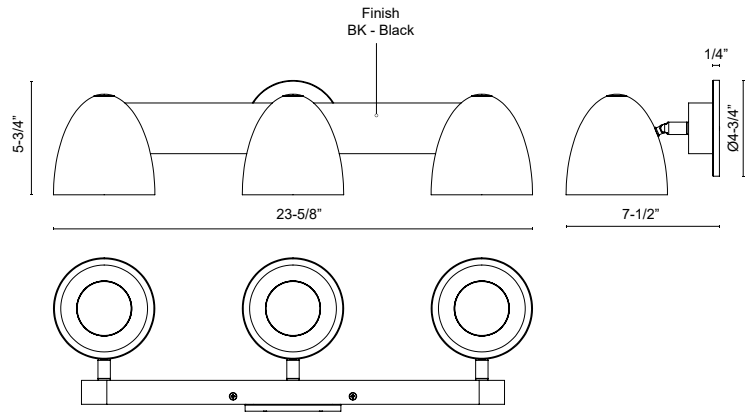

VL0737724BK  
 Black

**SPECIFICATION DETAILS**

Fixture Dimensions	W23-5/8" x H5-3/4" x E7-1/2"
Light Source	LED with DC Driver
Wattage	19W
Total Lumens	1610lm
Delivered Lumens	BK-1150lm*
Voltage	120-277V
Color Temperature	3000K
CRI (Ra)	90CRI
LED Rated Life	50,000 hours
Dimming	100% - 10%, TRIAC or ELV Dimmer (Not Included)
CEC Title 24 JA8	Yes, JA8-2022
Location	Damp
Illumination Direction	Down
Material	Aluminum + Steel + Polymeric Material
Mounting Style	Wall Mount All Orientation
Shade Details	Steel Shade
Diffuser Details	White Polymeric Diffuser
Height From Center	3-1/4"
Canopy Dimensions	D4-3/4" x E1/4"