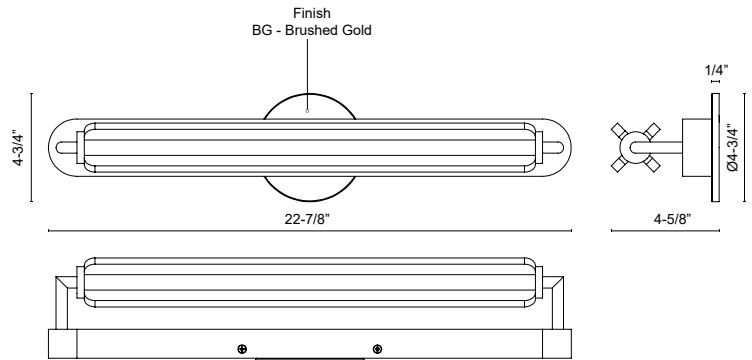

VL0743023BG  
 Brushed Gold

**SPECIFICATION DETAILS**

Fixture Dimensions	W22-7/8" x H4-3/4" x E4-5/8"
Light Source	LED with DC Driver
Wattage	24W
Total Lumens	2040lm
Delivered Lumens	BG-1669lm
Voltage	120-277V
Color Temperature	3000K
CRI (Ra)	90CRI
LED Rated Life	50,000 hours
Dimming	100% - 10%, TRIAC or ELV Dimmer (Not Included)
CEC Title 24 JA8	Yes, JA8-2022
Location	Damp
Illumination Direction	Omni-directional
Material	Aluminum + Steel + Polymeric Material
Mounting Style	Wall Mount All Orientation
Diffuser Details	Frosted Polymeric Diffuser
Height From Center	2-3/8"
Canopy Dimensions	D4-3/4" x E1/4"