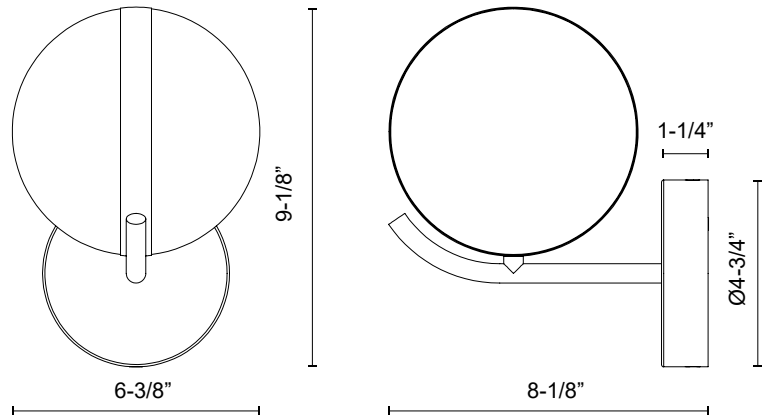

WS0713606BG
Brushed Gold

WS0713606BK
Black

SPECIFICATION DETAILS

Fixture Dimensions	W6-3/8" x H9-1/8" x E8-1/8"
Light Source	LED with DC Driver
Wattage	13W
Total Lumens	1100lm
Delivered Lumens	BG-835lm; BK-755lm*
Voltage	120-277V
Color Temperature	3000K
CRI (Ra)	90CRI
LED Rated Life	50,000 hours
Dimming	100% - 10%, TRIAC or ELV Dimmer (Not Included)
CEC Title 24 JA8	Yes, JA8-2022
Location	Damp
Illumination Direction	Omni-directional
Material	Aluminum + Steel + Polymeric Material
Mounting Style	Wall Mount All Orientation
Diffuser Details	White Polymeric Diffuser
Height From Center	6-3/4"
Canopy Dimensions	D4-3/4" x E1-1/4"