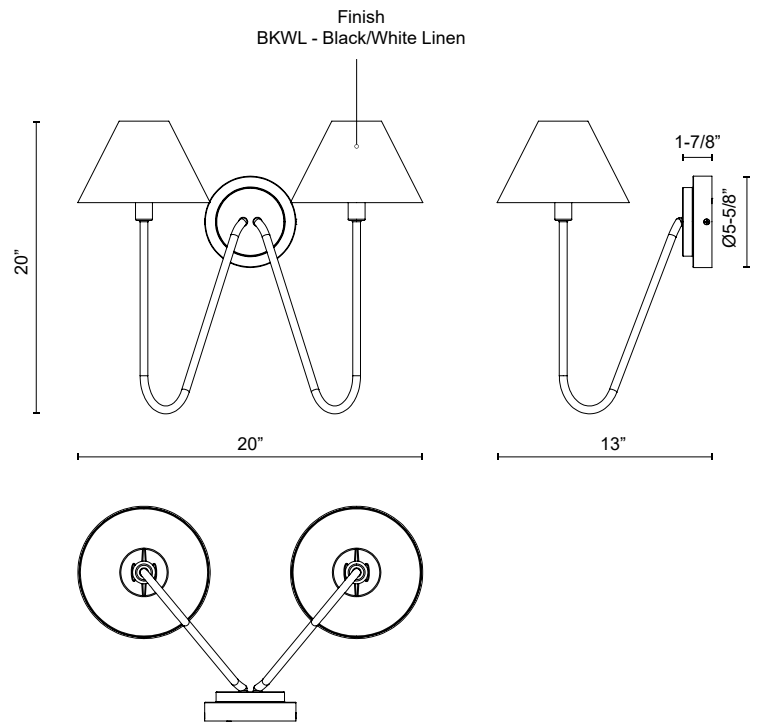

WS0717520BKWL
 Black/White Linen

SPECIFICATION DETAILS

Fixture Dimensions	W20" x H20" x E13"
Lamp Type	Candelabra, E12
Wattage	2 x 40W
Bulbs Included	No
Voltage	120V
Location	Dry
Illumination Direction	Omni-Directional
Material	Steel + Linen
Mounting Style	Wall Mount Up Only
Shade Details	White Linen Shade
Height From Center	8-3/8"
Canopy Dimensions	D5-5/8" x E1-7/8"