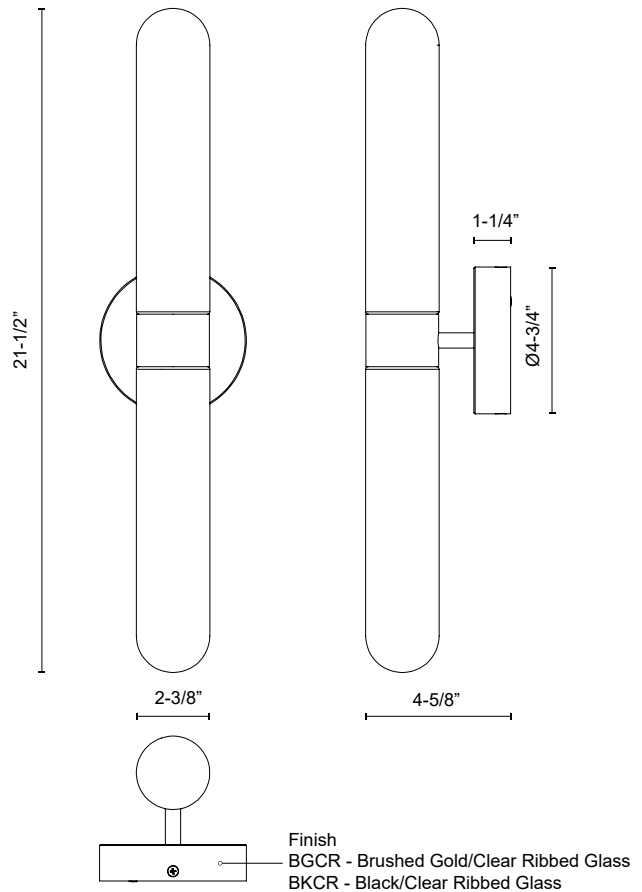

WS0719625BGCR
 Brushed Gold/Clear
 Ribbed Glass

WS0719625BKCR
 Black/Clear Ribbed Glass

SPECIFICATION DETAILS

Fixture Dimensions	W2-3/8" x H21-1/2" x E4-5/8"
Light Source	LED with DC Driver
Wattage	8W
Total Lumens	680lm
Delivered Lumens	BGCR-388lm; BKCR-280lm*
Voltage	120-277V
Color Temperature	3000K
CRI (Ra)	90CRI
LED Rated Life	50,000 hours
Dimming	100% - 10%, TRIAC or ELV Dimmer (Not Included)
CEC Title 24 JA8	Yes, JA8-2022
Location	Damp
Illumination Direction	Omni-directional
Material	Aluminum + Steel + Glass
Mounting Style	Wall Mount All Orientation
Glass Details	Clear Ribbed Glass
Shade Details	Clear Ribbed Glass Shade
Height From Center	10-3/4"
Canopy Dimensions	D4-3/4" x E1-1/4"