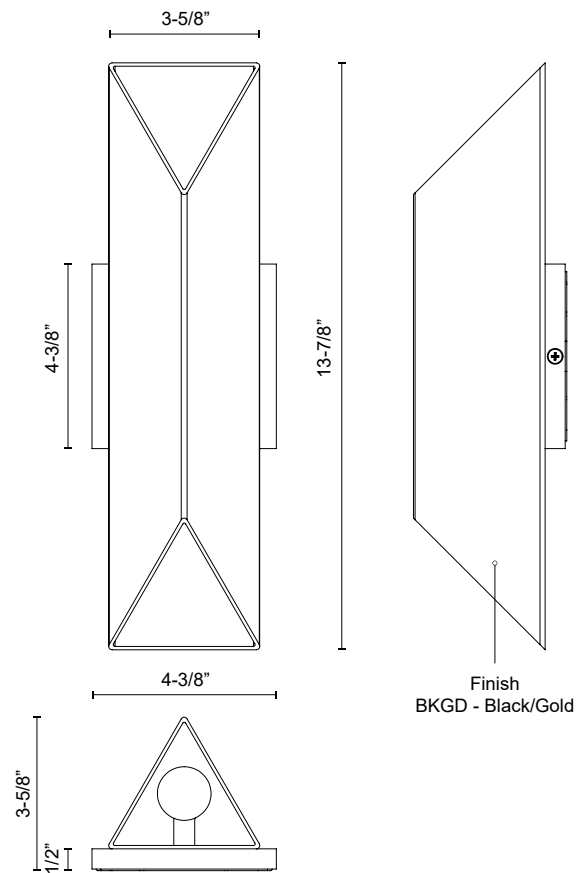

WS0723214BKGD
Black/Gold

SPECIFICATION DETAILS

| | |
|------------------------|--|
| Fixture Dimensions | W3-5/8" x H13-7/8" x E3-5/8" |
| Light Source | LED with DC Driver |
| Wattage | 7W |
| Total Lumens | 600lm |
| Delivered Lumens | BKGD-339lm |
| Voltage | 120-277V |
| Color Temperature | 3000K |
| CRI (Ra) | 90CRI |
| LED Rated Life | 50,000 hours |
| Dimming | 100% - 10%, TRIAC or ELV Dimmer (Not Included) |
| CEC Title 24 JA8 | Yes, JA8-2022 |
| Location | Damp |
| Illumination Direction | Up/Down |
| ADA Compliant | Yes |
| Material | Aluminum + Steel |
| Mounting Style | Wall Mount All Orientation |
| Height From Center | 7" |
| Canopy Dimensions | W4-3/8" x H4-3/8" x E1/2" |