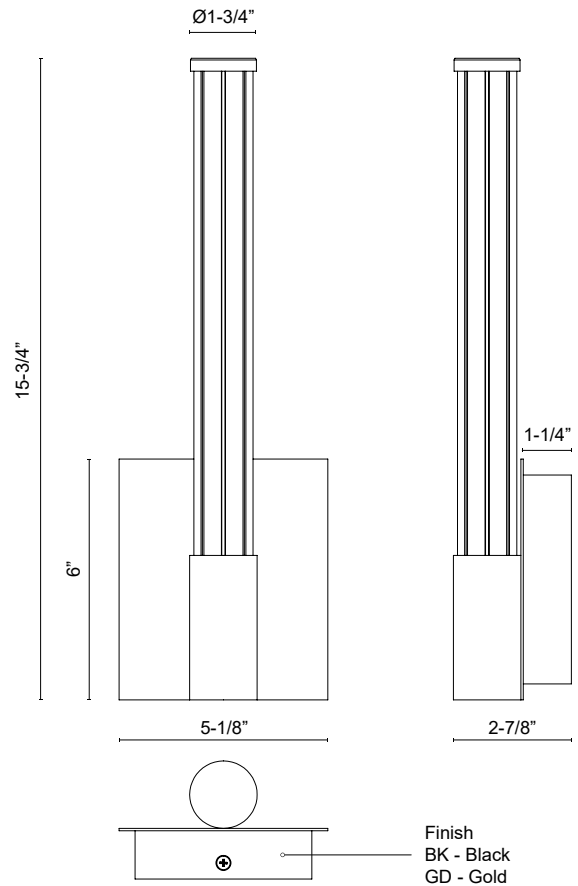

WS0726616BK
Black

WS0726616GD
Gold

SPECIFICATION DETAILS

Fixture Dimensions	W1-3/4" x H15-3/4" x E2-7/8"
Light Source	LED with DC Driver
Wattage	9W
Total Lumens	765lm
Delivered Lumens	BK-560lm*; GD-585lm*
Voltage	120-277V
Color Temperature	3000K
CRI (Ra)	90CRI
LED Rated Life	50,000 hours
Dimming	100% - 10%, TRIAC or ELV Dimmer (Not Included)
CEC Title 24 JA8	Yes, JA8-2022
Location	Damp
Illumination Direction	Omni-directional
ADA Compliant	Yes
Material	Steel + Glass
Mounting Style	Wall Mount All Orientation
Glass Details	Clear Glass
Height From Center	12-7/8"
Canopy Dimensions	W5-1/8" x H6" x E1-1/4"