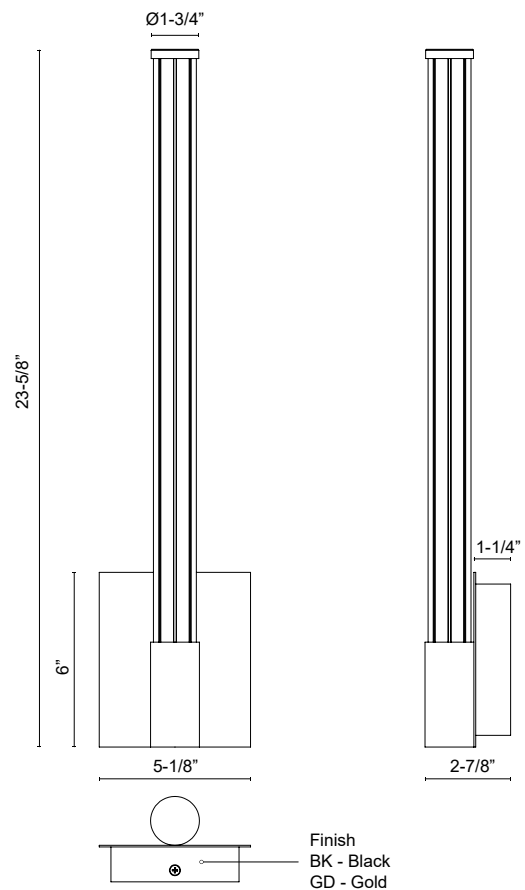

WS0726624BK
Black

WS0726624GD
Gold

SPECIFICATION DETAILS

Fixture Dimensions	W1-3/4" x H23-5/8" x E2-7/8"
Light Source	LED with DC Driver
Wattage	11W
Total Lumens	935lm
Delivered Lumens	BK-680lm*; GD-779lm
Voltage	120-277V
Color Temperature	3000K
CRI (Ra)	90CRI
LED Rated Life	50,000 hours
Dimming	100% - 10%, TRIAC or ELV Dimmer (Not Included)
CEC Title 24 JA8	Yes, JA8-2022
Location	Damp
Illumination Direction	Omni-directional
ADA Compliant	Yes
Material	Steel + Glass
Mounting Style	Wall Mount All Orientation
Glass Details	Clear Glass
Height From Center	20-3/4"
Canopy Dimensions	W5-1/8" x H6" x E1-1/4"