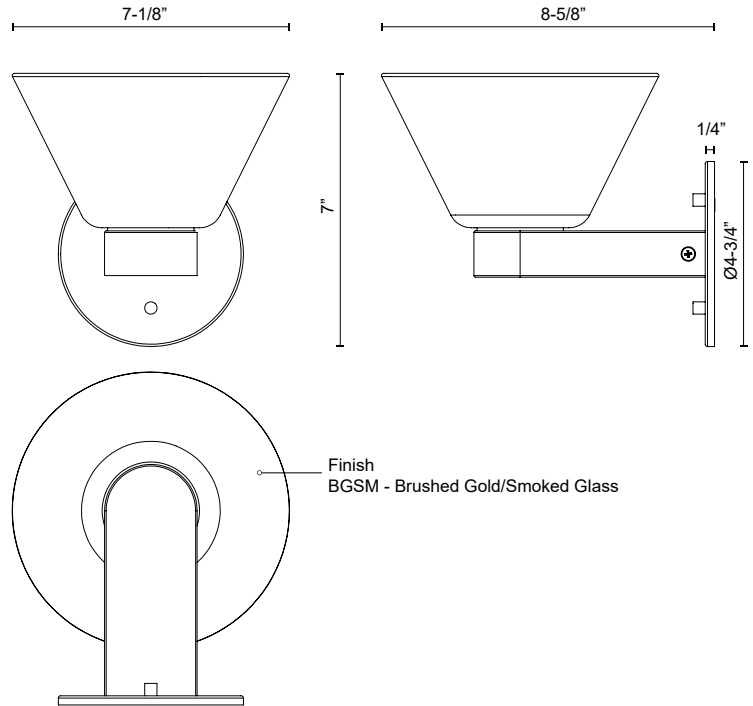

WS0729017BGSM  
Brushed Gold/Smoked  
Glass

**SPECIFICATION DETAILS**

Fixture Dimensions	W7-1/8" x H7" x E8-5/8"
Light Source	LED with DC Driver
Wattage	6W
Total Lumens	510lm
Delivered Lumens	BGSM-239lm
Voltage	120-277V
Color Temperature	3000K
CRI (Ra)	90CRI
LED Rated Life	50,000 hours
Dimming	100% - 10%, TRIAC or ELV Dimmer (Not Included)
CEC Title 24 JA8	Yes, JA8-2022
Location	Damp
Illumination Direction	Up or Down
Material	Aluminum + Steel + Glass
Mounting Style	Wall Mount All Orientation
Glass Details	Smoked Glass
Shade Details	Smoked Glass Shade
Height From Center	4-5/8"
Canopy Dimensions	D4-3/4" x E1/4"