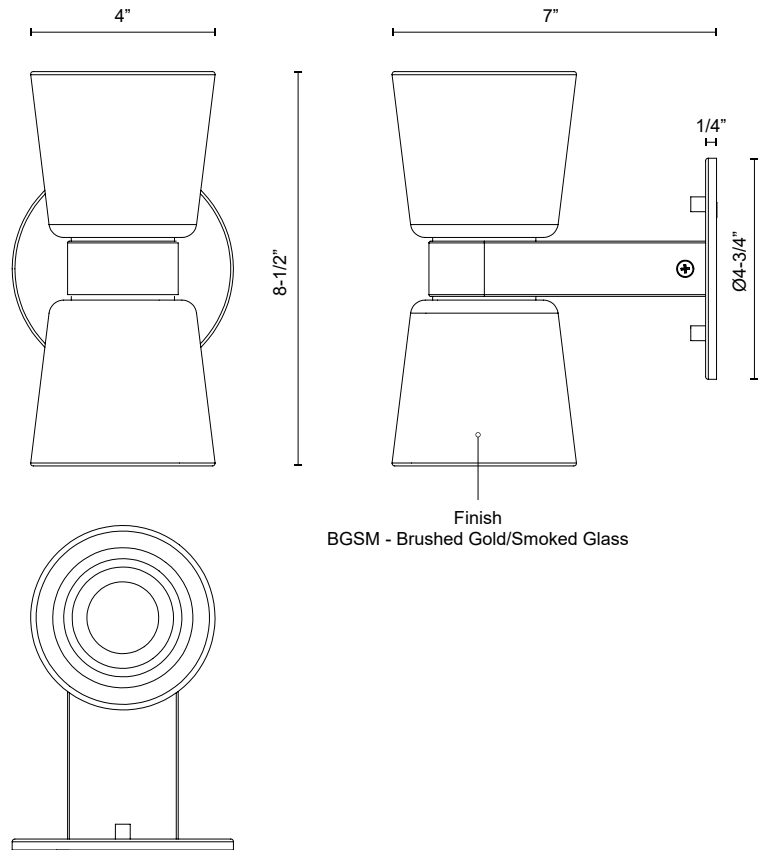

WS0729028BGSM
Brushed Gold/Smoked
Glass

SPECIFICATION DETAILS

Fixture Dimensions	W4" x H8-1/2" x E7"
Light Source	LED with DC Driver
Wattage	7W
Total Lumens	600lm
Delivered Lumens	BGSM-345lm*
Voltage	120-277V
Color Temperature	3000K
CRI (Ra)	90CRI
LED Rated Life	50,000 hours
Dimming	100% - 10%, TRIAC or ELV Dimmer (Not Included)
CEC Title 24 JA8	Yes, JA8-2022
Location	Damp
Illumination Direction	Up/Down
Material	Aluminum + Steel + Glass
Mounting Style	Wall Mount All Orientation
Glass Details	Smoked Glass
Shade Details	Smoked Glass Shade
Height From Center	4-1/4"
Canopy Dimensions	D4-3/4" x E1/4"