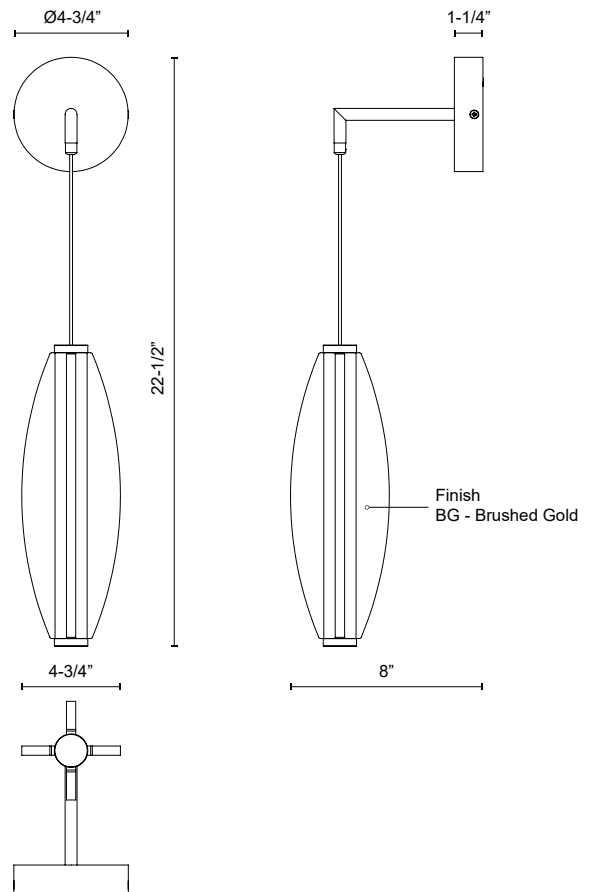

WS0730412BG
Brushed Gold

SPECIFICATION DETAILS

Fixture Dimensions	W4-3/4" x H22-1/2" x E8"
Light Source	LED with DC Driver
Wattage	15W
Total Lumens	1270lm
Delivered Lumens	BG-919lm
Voltage	120-277V
Color Temperature	3000K
CRI (Ra)	90CRI
LED Rated Life	50,000 hours
Dimming	100% - 10%, TRIAC or ELV Dimmer (Not Included)
CEC Title 24 JA8	Yes, JA8-2022
Location	Damp
Wire Length	6"
Wire Type	BG - Clear SSL Wire
Illumination Direction	Omni-directional
Material	Aluminum + Steel + Polymeric Material
Mounting Style	Wall Mount Down Only
Diffuser Details	Frosted Polymeric Diffuser
Height From Center	22"
Canopy Dimensions	D4-3/4" x E1-1/4"