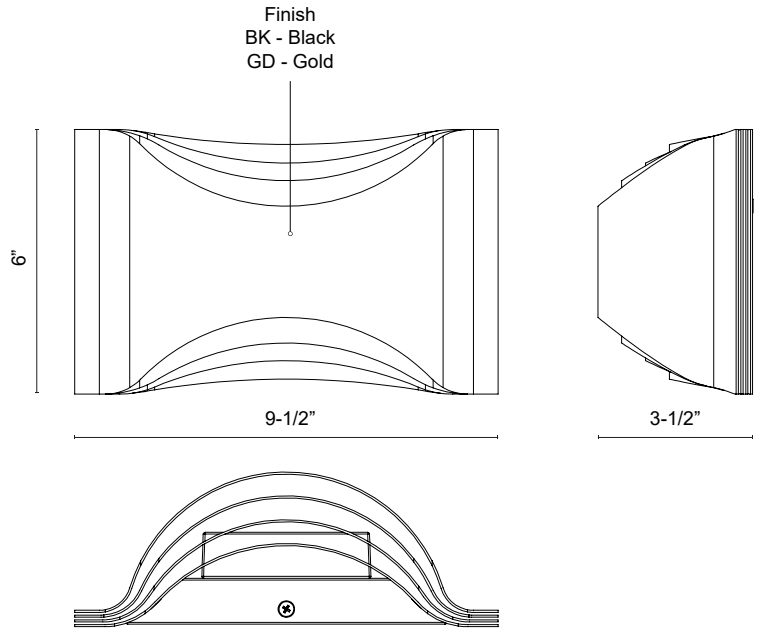

WS0732510BK
Black

WS0732510GD
Gold

SPECIFICATION DETAILS

Fixture Dimensions	W9-1/2" x H6" x E3-1/2"
Light Source	LED with DC Driver
Wattage	13W
Total Lumens	1100lm
Delivered Lumens	BK-415lm*; GD-470lm*
Voltage	120-277V
Color Temperature	3000K
CRI (Ra)	90CRI
LED Rated Life	50,000 hours
Dimming	100% - 10%, TRIAC or ELV Dimmer (Not Included)
CEC Title 24 JA8	Yes, JA8-2022
Location	Damp
Illumination Direction	Up/Down
ADA Compliant	Yes
Material	Aluminum + Steel + Acrylic
Mounting Style	Wall Mount All Orientation
Shade Details	Steel Shade
Diffuser Details	Frosted Acrylic Diffuser
Height From Center	3"