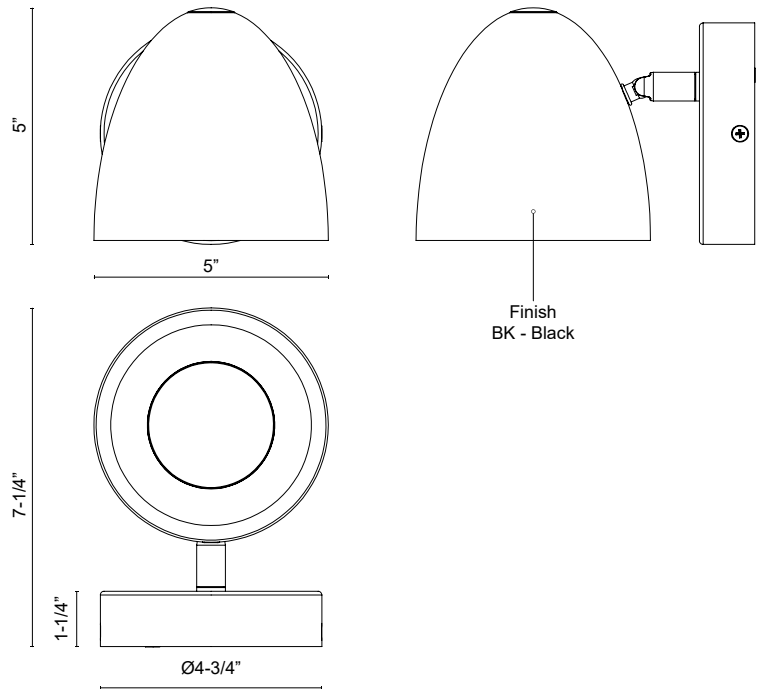

WS0737705BK
 Black

SPECIFICATION DETAILS

Fixture Dimensions	W5" x H5" x E7-1/4"
Light Source	LED with DC Driver
Wattage	7W
Total Lumens	595lm
Delivered Lumens	BK-409lm
Voltage	120-277V
Color Temperature	3000K
CRI (Ra)	90CRI
LED Rated Life	50,000 hours
Dimming	100% - 10%, TRIAC or ELV Dimmer (Not Included)
CEC Title 24 JA8	Yes, JA8-2022
Location	Damp
Illumination Direction	Down
Material	Aluminum + Steel + Polymeric Material
Mounting Style	Wall Mount All Orientation
Shade Details	Steel Shade
Diffuser Details	White Polymeric Diffuser
Height From Center	2-5/8"
Canopy Dimensions	D4-3/4" x E1-1/4"