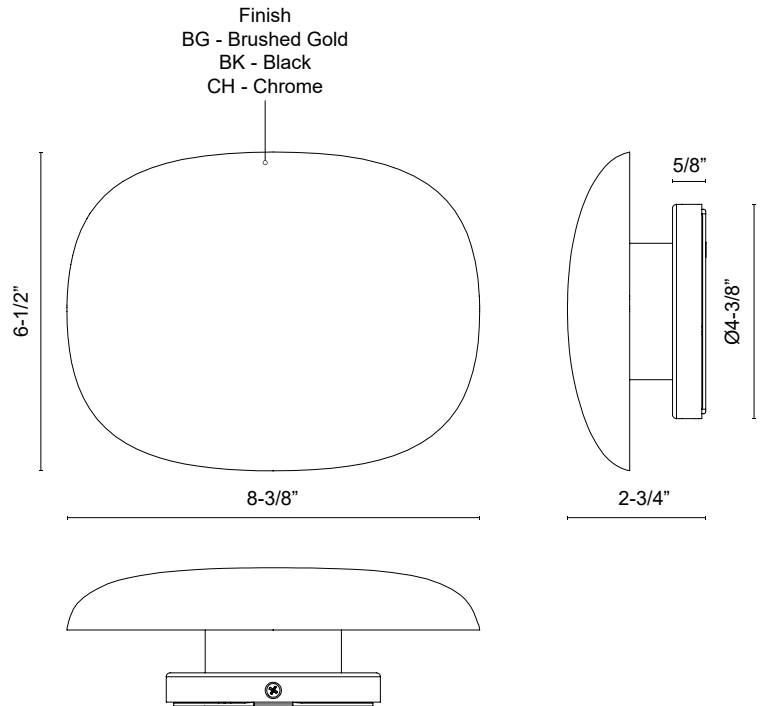

WS0752108BG
Brushed Gold

WS0752108BK
Black

WS0752108CH
Chrome

SPECIFICATION DETAILS

Fixture Dimensions	W8-3/8" x H6-1/2" x E2-3/4"
Light Source	LED with DC Driver
Wattage	11W
Total Lumens	935lm
Delivered Lumens	BG-507lm; BK-370lm*; CH-495lm*
Voltage	120-277V
Color Temperature	3000K
CRI (Ra)	90CRI
LED Rated Life	50,000 hours
Dimming	100% - 10%, TRIAC or ELV Dimmer (Not Included)
CEC Title 24 JA8	Yes, JA8-2022
Location	Damp
Illumination Direction	Backlit
ADA Compliant	Yes
Material	Steel + Polymeric Material
Mounting Style	Wall Mount All Orientation
Diffuser Details	Frosted Polymeric Diffuser
Height From Center	3-1/4"
Canopy Dimensions	D4-3/8" x E5/8"