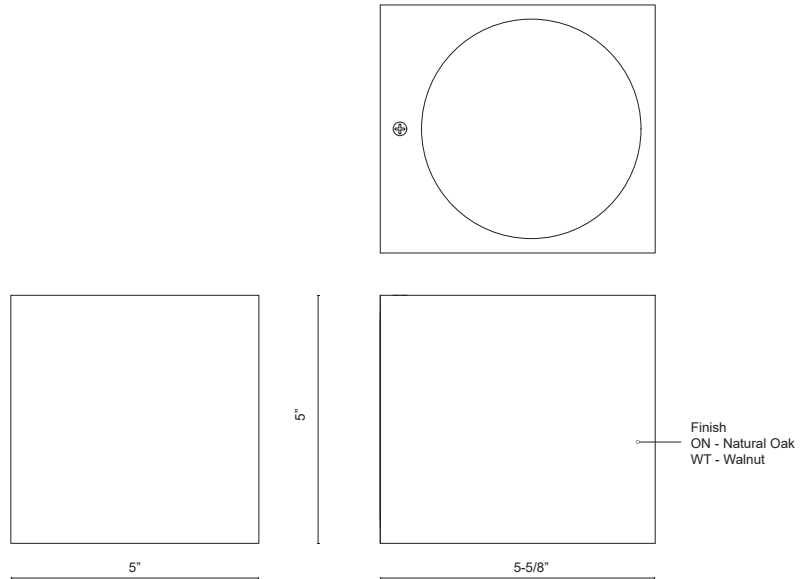

SPECIFICATION DETAILS

Fixture Dimensions	W5" x H5" x E5-5/8"
Light Source	LED with DC Driver
Wattage	9W
Total Lumens	765lm
Delivered Lumens	ON-480lm*; WT-465lm
Voltage	120-277V
Color Temperature	5CCT Selectable 2700K/3000K/3500K/4000K/5000K
CRI (Ra)	90CRI
LED Rated Life	50,000 hours
Dimming	100% - 10%, TRIAC or ELV Dimmer (Not Included)
CEC Title 24 JA8	Yes, JA8-2022
Location	Dry
Illumination Direction	Down
Material	Aluminum + Steel + Wood
Mounting Style	Wall Mount all orientation
Diffuser Details	Frosted Acrylic Diffuser
Height From Center	2-1/2"
Paint Finish	WT01

* For custom options, consult factory for details.

* For warranty information, please visit www.kuzcolighting.com/warranty

COMMENT