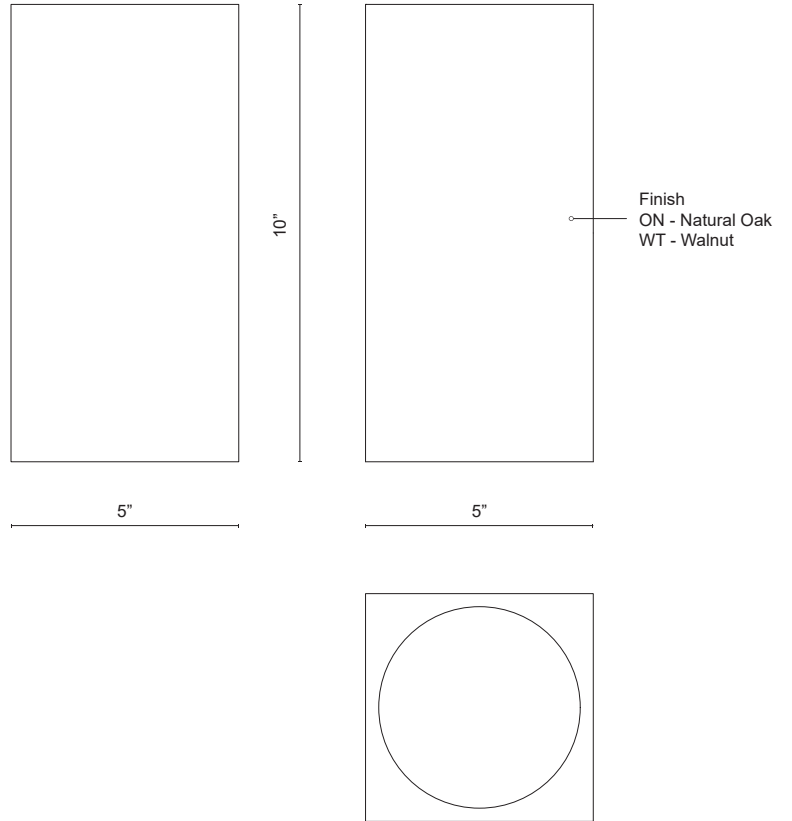

WS12610-ON
 Natural Oak

WS12610-WT
 Walnut

SPECIFICATION DETAILS

Fixture Dimensions	W5" x H10" x E5"
Light Source	LED with DC Driver
Wattage	15W
Total Lumens	1275lm
Delivered Lumens	ON-815lm*; WT-792lm
Voltage	120-277V
Color Temperature	5CCT Selectable 2700K/3000K/3500K/4000K/5000K
CRI (Ra)	90CRI
LED Rated Life	50,000 hours
Dimming	100% - 10%, TRIAC or ELV Dimmer (Not Included)
CEC Title 24 JA8	Yes, JA8-2022
Location	Dry
Illumination Direction	Up/Down
Material	Aluminum + Steel + Wood
Mounting Style	Wall Mount all orientation
Diffuser Details	Frosted Acrylic Diffuser
Height From Center	5"
Paint Finish	WT01