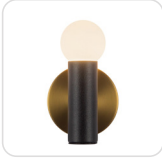

WS26608-BG
Brushed Gold

WS26608-BG/BVL
Brushed Gold/Black
Vegan Leather

SPECIFICATION DETAILS

| | |
|------------------------|--|
| Fixture Dimensions | W5-1/8" x H8-3/8" x E3-5/8" |
| Light Source | LED with DC Driver |
| Wattage | 11W |
| Total Lumens | 725lm |
| Delivered Lumens | BG/BVL-435lm*; BG-435lm* |
| Voltage | 120-277V |
| Color Temperature | 5CCT Selectable 2700K/3000K/3500K/4000K/5000K |
| CRI (Ra) | 90CRI |
| LED Rated Life | 50,000 hours |
| Dimming | 100% - 10%, TRIAC or ELV Dimmer (Not Included) |
| CEC Title 24 JA8 | Yes, JA8-2022 |
| Location | Damp |
| Illumination Direction | Omni-directional |
| ADA Compliant | Yes |
| Material | Steel + Glass |
| Mounting Style | Wall Mount all orientation |
| Glass Details | Matte Opal Glass |
| Shade Details | Opal Glass Shade |
| Height From Center | 5-5/8" |
| Paint Finish | BG01 |
| Canopy Dimensions | D5-1/8" x E7/8" |