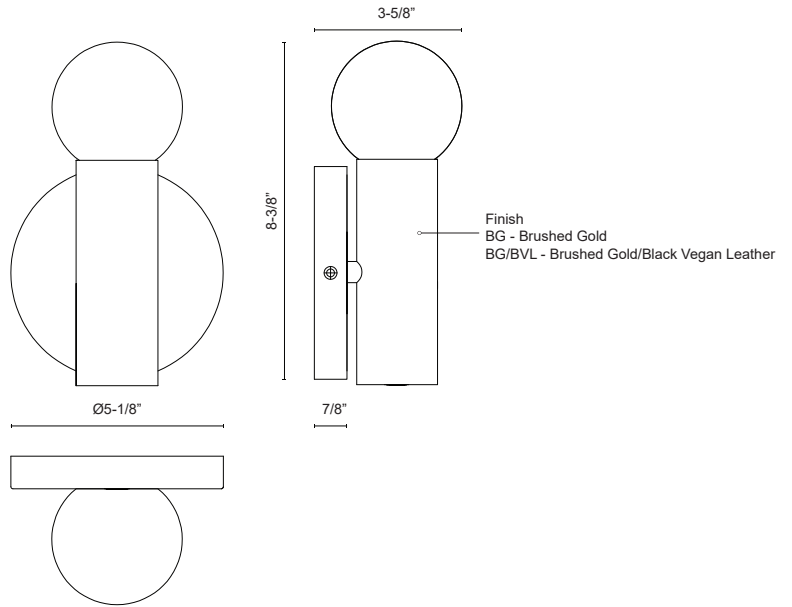

SPECIFICATION DETAILS

Fixture Dimensions	W5-1/8" x H8-3/8" x E3-5/8"
Light Source	LED with DC Driver
Wattage	11W
Total Lumens	725lm
Delivered Lumens	BG/BVL-435lm*; BG-435lm*
Voltage	120-277V
Color Temperature	5CCT Selectable 2700K/3000K/3500K/4000K/5000K
CRI (Ra)	90CRI
LED Rated Life	50,000 hours
Dimming	100% - 10%, TRIAC or ELV Dimmer (Not Included)
CEC Title 24 JA8	Yes, JA8-2022
Location	Damp
Illumination Direction	Omni-directional
ADA Compliant	Yes
Material	Steel + Glass
Mounting Style	Wall Mount all orientation
Glass Details	Matte Opal Glass
Shade Details	Opal Glass Shade
Height From Center	5-5/8"
Paint Finish	BG01
Canopy Dimensions	D5-1/8" x E7/8"

* For custom options, consult factory for details.

* For warranty information, please visit www.kuzcolighting.com/warranty

COMMENT