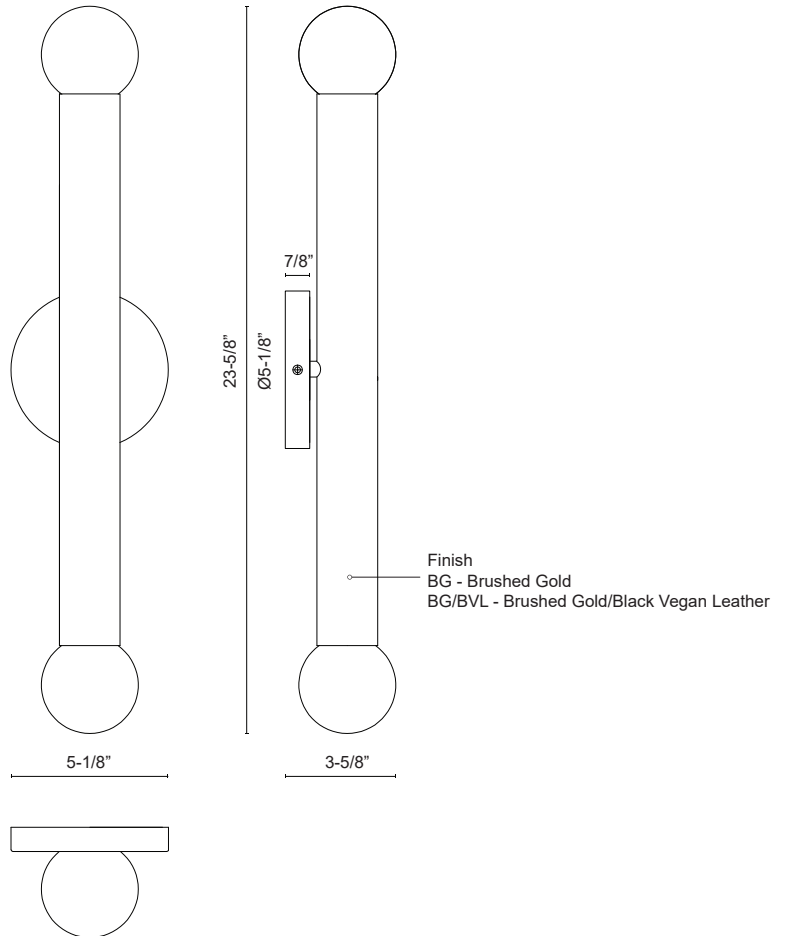

SPECIFICATION DETAILS

Fixture Dimensions	W5-1/8" x H23-5/8" x E3-5/8"
Light Source	LED with DC Driver
Wattage	20W
Total Lumens	1450lm
Delivered Lumens	BG/BVL-870lm*; BG-870lm*
Voltage	120-277V
Color Temperature	5CCT Selectable 2700K/3000K/3500K/4000K/5000K
CRI (Ra)	90CRI
LED Rated Life	50,000 hours
Dimming	100% - 10%, TRIAC or ELV Dimmer (Not Included)
CEC Title 24 JA8	Yes, JA8-2022
Location	Damp
Illumination Direction	Omni-directional
ADA Compliant	Yes
Material	Steel + Glass
Mounting Style	Wall Mount all orientation
Glass Details	Matte Opal Glass
Shade Details	Opal Glass Shade
Height From Center	11-3/4"
Paint Finish	BG01
Canopy Dimensions	D5-1/8" x E7/8"

* For custom options, consult factory for details.

* For warranty information, please visit www.kuzcolighting.com/warranty

COMMENT