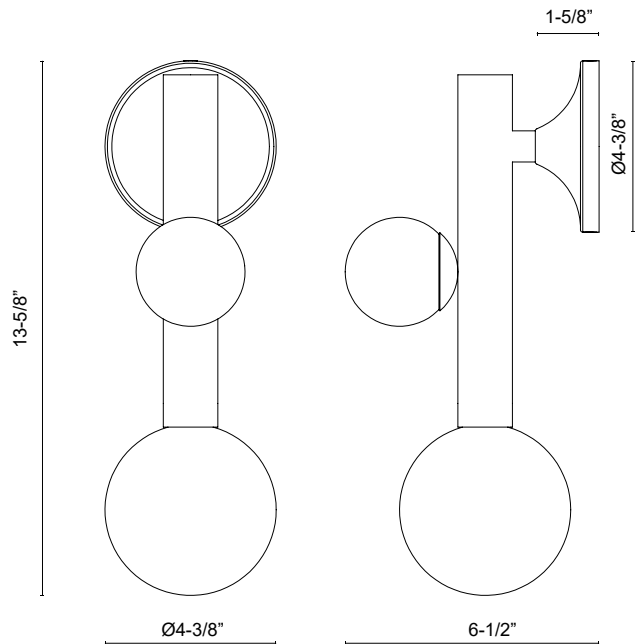

SPECIFICATION DETAILS

Fixture Dimensions	W4-3/8" x H13-5/8" x E6-1/2"
Light Source	LED with DC Driver
Wattage	9W
Total Lumens	765lm
Delivered Lumens	UB/AM-335lm*; UB/OP-380lm*; UB/SM-350lm*; VB/AM-350lm*; VB/OP-400lm*; VB/SM-365lm*
Voltage	120-277V
Color Temperature	2700K
CRI (Ra)	90CRI
Optional Colour Temps	2700K - 5000K Available, Minimum Order Quantities Apply
LED Rated Life	50,000 hours
Dimming	100% - 10%, TRIAC or ELV Dimmer (Not Included)
CEC Title 24 JA8	Yes, JA8-2022
Location	Damp
Illumination Direction	Up or Down
Material	Steel + Glass
Mounting Style	Wall Mount all orientation
Glass Details	Amber Glass; Opal Glass; Smoked Glass
Shade Details	Glass Shade
Height From Center	11-3/8"
Paint Finish	UB01; VB01
Canopy Dimensions	D4-3/8" x E1-5/8"

* For custom options, consult factory for details.

* For warranty information, please visit www.kuzcolighting.com/warranty

Finish
UB/AM - Urban Bronze/Amber Glass
UB/OP - Urban Bronze/Opal Glass
UB/SM - Urban Bronze/Smoked Glass
VB/AM - Vintage Brass/Amber Glass
VB/OP - Vintage Brass/Opal Glass
VB/SM - Vintage Brass/Smoked Glass

COMMENT