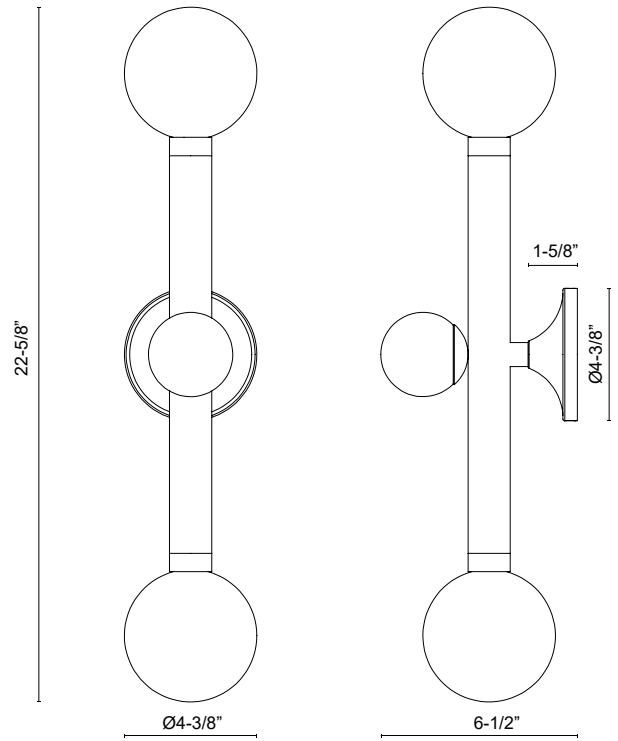

SPECIFICATION DETAILS

Fixture Dimensions	W4-3/8" x H22-5/8" x E6-1/2"
Light Source	LED with DC Driver
Wattage	13W
Total Lumens	1105lm
Delivered Lumens	UB/AM-520lm*; UB/OP-585lm*; UB/SM-545lm*; VB/AM-545lm*; VB/OP-615lm*; VB/SM-570lm*
Voltage	120-277V
Color Temperature	2700K
CRI (Ra)	90CRI
Optional Colour Temps	2700K - 5000K Available, Minimum Order Quantities Apply
LED Rated Life	50,000 hours
Dimming	100% - 10%, TRIAC or ELV Dimmer (Not Included)
CEC Title 24 JA8	Yes, JA8-2022
Location	Damp
Illumination Direction	Up/Down
Material	Steel + Glass
Mounting Style	Wall Mount all orientation
Glass Details	Amber Glass; Opal lass; Smoked Glass
Shade Details	Glass Shade
Height From Center	11-1/4"
Paint Finish	UB01; VB01
Canopy Dimensions	D4-3/8" x E1-5/8"

* For custom options, consult factory for details.

* For warranty information, please visit www.kuzcolighting.com/warranty

1. Finish
   UB/AM - Urban Bronze/Amber Glass
   UB/OP - Urban Bronze/Opal Glass
   UB/SM - Urban Bronze/Smoked Glass
   VB/AM - Vintage Brass/Amber Glass
   VB/OP - Vintage Brass/Opal Glass
   VB/SM - Vintage Brass/Smoked Glass

COMMENT