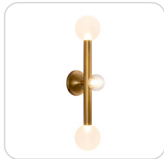

WS32823-UB/AM
Urban Bronze/Amber
Glass

WS32823-UB/OP
Urban Bronze/Opal Glass

WS32823-UB/SM
Urban Bronze/Smoked
Glass

WS32823-VB/AM
Vintage Brass/Amber
Glass

WS32823-VB/OP
Vintage Brass/Opal Glass

WS32823-VB/SM
Vintage Brass/Smoked
Glass

SPECIFICATION DETAILS

Fixture Dimensions	W4-3/8" x H22-5/8" x E6-1/2"
Light Source	LED with DC Driver
Wattage	13W
Total Lumens	1105lm
Delivered Lumens	UB/AM-520lm*; UB/OP-585lm*; UB/SM-545lm*; VB/AM-545lm*; VB/OP-615lm*; VB/SM-570lm*
Voltage	120-277V
Color Temperature	2700K
CRI (Ra)	90CRI
Optional Colour Temps	2700K - 5000K Available, Minimum Order Quantities Apply
LED Rated Life	50,000 hours
Dimming	100% - 10%, TRIAC or ELV Dimmer (Not Included)
CEC Title 24 JA8	Yes, JA8-2022
Location	Damp
Illumination Direction	Up/Down
Material	Steel + Glass
Mounting Style	Wall Mount all orientation
Glass Details	Amber Glass; Opal lass; Smoked Glass
Shade Details	Glass Shade
Height From Center	11-1/4"
Paint Finish	UB01; VB01
Canopy Dimensions	D4-3/8" x E1-5/8"

* For custom options, consult factory for details.

* For warranty information, please visit www.kuzcolighting.com/warranty

- Finish
 UB/AM - Urban Bronze/Amber Glass
 UB/OP - Urban Bronze/Opal Glass
 UB/SM - Urban Bronze/Smoked Glass
 VB/AM - Vintage Brass/Amber Glass
 VB/OP - Vintage Brass/Opal Glass
 VB/SM - Vintage Brass/Smoked Glass