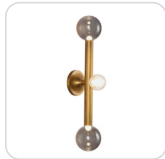

WS32823-UB/AM
Urban Bronze/Amber
Glass

WS32823-UB/OP
Urban Bronze/Opal Glass

WS32823-UB/SM
Urban Bronze/Smoked
Glass

WS32823-VB/AM
Vintage Brass/Amber
Glass

WS32823-VB/OP
Vintage Brass/Opal Glass

WS32823-VB/SM
Vintage Brass/Smoked
Glass

SPECIFICATION DETAILS

Fixture Dimensions	W4-3/8" x H22-5/8" x E6-1/2"
Light Source	LED with DC Driver
Wattage	13W
Total Lumens	1105lm
Delivered Lumens	UB/AM-520lm*; UB/OP-585lm*; UB/SM-545lm*; VB/AM-545lm*; VB/OP-615lm*; VB/SM-570lm*
Voltage	120-277V
Color Temperature	2700K
CRI (Ra)	90CRI
Optional Colour Temps	2700K - 5000K Available, Minimum Order Quantities Apply
LED Rated Life	50,000 hours
Dimming	100% - 10%, TRIAC or ELV Dimmer (Not Included)
CEC Title 24 JA8	Yes, JA8-2022
Location	Damp
Illumination Direction	Up/Down
Material	Steel + Glass
Mounting Style	Wall Mount all orientation
Glass Details	Amber Glass; Opal lass; Smoked Glass
Shade Details	Glass Shade
Height From Center	11-1/4"
Paint Finish	UB01; VB01
Canopy Dimensions	D4-3/8" x E1-5/8"