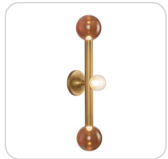

WS32823-UB/AM
Urban Bronze/Amber
Glass

WS32823-UB/OP
Urban Bronze/Opal Glass

WS32823-UB/SM
Urban Bronze/Smoked
Glass

WS32823-VB/AM
Vintage Brass/Amber
Glass

WS32823-VB/OP
Vintage Brass/Opal Glass

WS32823-VB/SM
Vintage Brass/Smoked
Glass

SPECIFICATION DETAILS

Fixture Dimensions	W4-3/8" x H22-5/8" x E6-1/2"
Light Source	LED with DC Driver
Wattage	13W
Total Lumens	1105lm
Delivered Lumens	UB/AM-520lm*; UB/OP-585lm*; UB/SM-545lm*; VB/AM-545lm*; VB/OP-615lm*; VB/SM-570lm*
Voltage	120-277V
Color Temperature	2700K
CRI (Ra)	90CRI
Optional Colour Temps	2700K - 5000K Available, Minimum Order Quantities Apply
LED Rated Life	50,000 hours
Dimming	100% - 10%, TRIAC or ELV Dimmer (Not Included)
CEC Title 24 JA8	Yes, JA8-2022
Location	Damp
Illumination Direction	Up/Down
Material	Steel + Glass
Mounting Style	Wall Mount all orientation
Glass Details	Amber Glass; Opal lass; Smoked Glass
Shade Details	Glass Shade
Height From Center	11-1/4"
Paint Finish	UB01; VB01
Canopy Dimensions	D4-3/8" x E1-5/8"