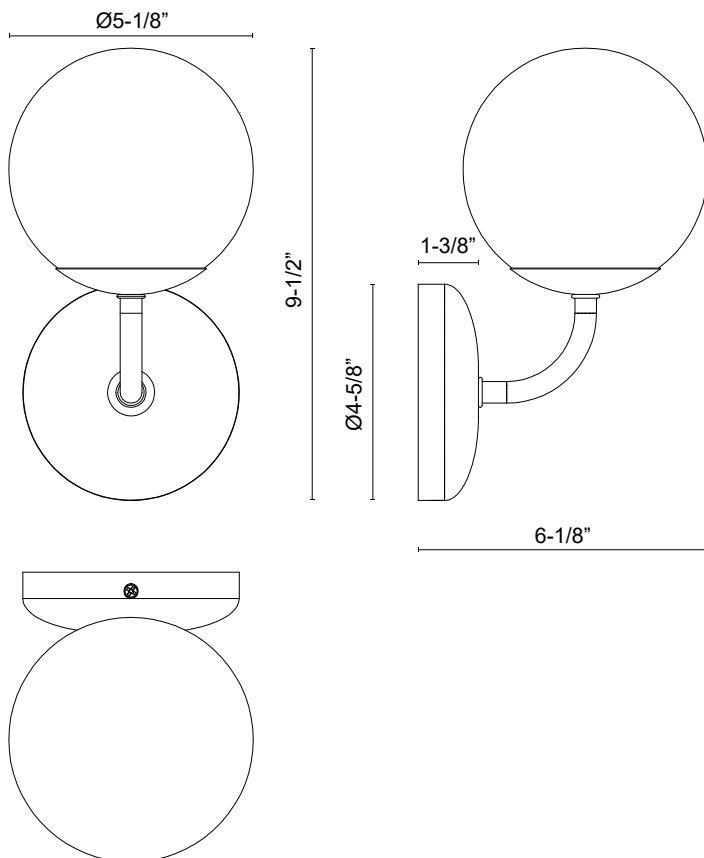

alora mood

P. 1.855.855.8926

CANADA: 19054 28TH Avenue Surrey - BC V3Z 6M3

USA: 3035 E. Lone Mountain Rd - Las Vegas, NV, 89081

FIONA WS686010

FIXTURE DIMENSIONS	W5-1/8" x H9-1/2" x E6-1/8"
LAMP TYPE	Halogen, G9
MAX WATTAGE	25W
BULB QTY	1
BULBS INCLUDED	No
VOLTAGE	120V
EXTENSION	6-1/8"
HEIGHT TO CENTER	7-1/4"
LOCATION	Damp
INSTALL OPTIONS	Wall Mount Up or Down
PAINT FINISH	BG01; MB01
MATERIAL	Steel + Glass
GLASS DETAILS	Matte Opal Glass
SHADE DETAILS	Glass Shade
ILLUMINATION DIRECTION	Omni-directional
CANOPY DIMENSIONS	D4-5/8" x E1-3/8"

[D - Diameter, L - Length, W - Width, H - Height, E - Extension]

AVAILABLE FINISHES:

WS686010BGOP
Brushed Gold/Opal Glass

WS686010MBOP
Matte Black/Opal Glass

*For complete warranty terms, please visit: www.aloralighting.com/warranty