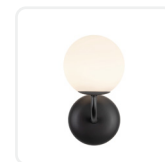

alora mood

P. 1.855.855.8926

CANADA: 19054 28TH Avenue Surrey - BC V3Z 6M3

USA: 3035 E. Lone Mountain Rd - Las Vegas, NV, 89081

FIONA WS686010

FIXTURE DIMENSIONS	W5-1/8" x H9-1/2" x E6-1/8"
LAMP TYPE	Halogen, G9
MAX WATTAGE	25W
BULB QTY	1
BULBS INCLUDED	No
VOLTAGE	120V
EXTENSION	6-1/8"
HEIGHT TO CENTER	7-1/4"
LOCATION	Damp
INSTALL OPTIONS	Wall Mount Up or Down
PAINT FINISH	BG01; MB01
MATERIAL	Steel + Glass
GLASS DETAILS	Matte Opal Glass
SHADE DETAILS	Glass Shade
ILLUMINATION DIRECTION	Omni-directional
CANOPY DIMENSIONS	D4-5/8" x E1-3/8"

[D - Diameter, L - Length, W - Width, H - Height, E - Extension]

AVAILABLE FINISHES:

WS686010BGOP
Brushed Gold/Opal Glass

WS686010MBOP
Matte Black/Opal Glass

*For complete warranty terms, please visit: www.aloralighting.com/warranty