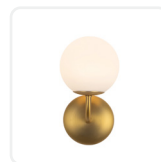

alora mood

P. 1.855.855.8926

CANADA: 19054 28TH Avenue Surrey - BC V3Z 6M3

USA: 3035 E. Lone Mountain Rd - Las Vegas, NV, 89081

FIONA WS686010

FIXTURE DIMENSIONS	W5-1/8" x H9-1/2" x E6-1/8"
LAMP TYPE	Halogen, G9
MAX WATTAGE	25W
BULB QTY	1
BULBS INCLUDED	No
VOLTAGE	120V
EXTENSION	6-1/8"
HEIGHT TO CENTER	7-1/4"
LOCATION	Damp
INSTALL OPTIONS	Wall Mount Up or Down
PAINT FINISH	BG01; MB01
MATERIAL	Steel + Glass
GLASS DETAILS	Matte Opal Glass
SHADE DETAILS	Glass Shade
ILLUMINATION DIRECTION	Omni-directional
CANOPY DIMENSIONS	D4-5/8" x E1-3/8"

[D - Diameter, L - Length, W - Width, H - Height, E - Extension]

AVAILABLE FINISHES:

WS686010BGOP
Brushed Gold/Opal Glass

WS686010MBOP
Matte Black/Opal Glass

*For complete warranty terms, please visit: www.aloralighting.com/warranty