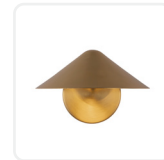

alora mood

P. 1.855.855.8926

CANADA: 19054 28TH Avenue Surrey - BC V3Z 6M3

USA: 3035 E. Lone Mountain Rd - Las Vegas, NV, 89081

ASHFORD WV636008

FIXTURE DIMENSIONS	W8-3/4" x H6" x E7"
LAMP TYPE	E12
MAX WATTAGE	60W
BULB QTY	1
BULBS INCLUDED	No
VOLTAGE	120V
EXTENSION	7"
HEIGHT TO CENTER	3-5/8"
LOCATION	Damp
INSTALL OPTIONS	Wall Mount Up or Down
PAINT FINISH	AW01; BG01; MB01
MATERIAL	Steel
SHADE DETAILS	Steel Shade
ILLUMINATION DIRECTION	Down
CANOPY DIMENSIONS	D4-3/4" x E5/8"

[D - Diameter, L - Length, W - Width, H - Height, E - Extension]

AVAILABLE FINISHES:

WV636008AW
Antique White

WV636008BG
Brushed Gold

WV636008MB
Matte Black

*For complete warranty terms, please visit: www.aloralighting.com/warranty