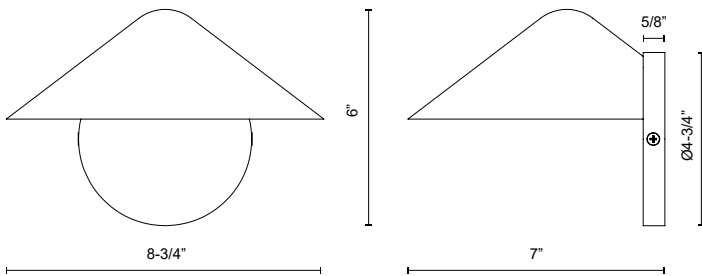

alora mood

P. 1.855.855.8926

CANADA: 19054 28TH Avenue Surrey - BC V3Z 6M3

USA: 3035 E. Lone Mountain Rd - Las Vegas, NV, 89081

ASHFORD WV636008

FIXTURE DIMENSIONS	W8-3/4" x H6" x E7"
LAMP TYPE	E12
MAX WATTAGE	60W
BULB QTY	1
BULBS INCLUDED	No
VOLTAGE	120V
EXTENSION	7"
HEIGHT TO CENTER	3-5/8"
LOCATION	Damp
INSTALL OPTIONS	Wall Mount Up or Down
PAINT FINISH	AW01; BG01; MB01
MATERIAL	Steel
SHADE DETAILS	Steel Shade
ILLUMINATION DIRECTION	Down
CANOPY DIMENSIONS	D4-3/4" x E5/8"

[D - Diameter, L - Length, W - Width, H - Height, E - Extension]

AVAILABLE FINISHES:

WV636008AW
Antique White

WV636008BG
Brushed Gold

WV636008MB
Matte Black

*For complete warranty terms, please visit: www.aloralighting.com/warranty