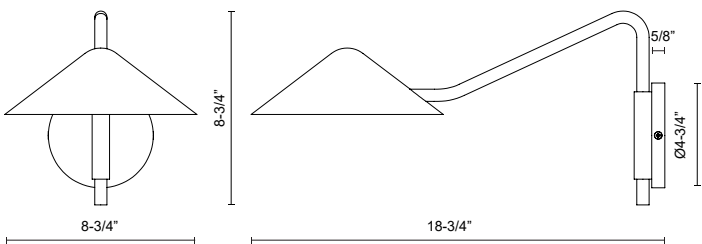

alora mood

P. 1.855.855.8926

CANADA: 19054 28TH Avenue Surrey - BC V3Z 6M3

USA: 3035 E. Lone Mountain Rd - Las Vegas, NV, 89081

ASHFORD WV636119

FIXTURE DIMENSIONS	W8-3/4" x H8-3/4" x E18-3/4"
LAMP TYPE	E12
MAX WATTAGE	60W
BULB QTY	1
BULBS INCLUDED	No
VOLTAGE	120V
EXTENSION	18-3/4"
HEIGHT TO CENTER	5-5/8"
LOCATION	Damp
INSTALL OPTIONS	Wall Mount Down Only
PAINT FINISH	AW01; BG01; MB01
MATERIAL	Steel
SHADE DETAILS	Steel Shade
ILLUMINATION DIRECTION	Down
CANOPY DIMENSIONS	D4-3/4" x E5/8"

[D - Diameter, L - Length, W - Width, H - Height, E - Extension]

AVAILABLE FINISHES:

WV636119AW
Antique White

WV636119BG
Brushed Gold

WV636119MB
Matte Black

*For complete warranty terms, please visit: www.aloralighting.com/warranty