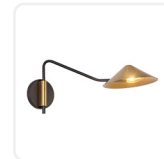

alora mood

P. 1.855.855.8926

CANADA: 19054 28TH Avenue Surrey - BC V3Z 6M3

USA: 3035 E. Lone Mountain Rd - Las Vegas, NV, 89081

ASHFORD WV636119

FIXTURE DIMENSIONS	W8-3/4" x H8-3/4" x E18-3/4"
LAMP TYPE	E12
MAX WATTAGE	60W
BULB QTY	1
BULBS INCLUDED	No
VOLTAGE	120V
EXTENSION	18-3/4"
HEIGHT TO CENTER	5-5/8"
LOCATION	Damp
INSTALL OPTIONS	Wall Mount Down Only
PAINT FINISH	AW01; BG01; MB01
MATERIAL	Steel
SHADE DETAILS	Steel Shade
ILLUMINATION DIRECTION	Down
CANOPY DIMENSIONS	D4-3/4" x E5/8"

[D - Diameter, L - Length, W - Width, H - Height, E - Extension]

AVAILABLE FINISHES:

WV636119AW
Antique White

WV636119BG
Brushed Gold

WV636119MB
Matte Black

*For complete warranty terms, please visit: www.aloralighting.com/warranty