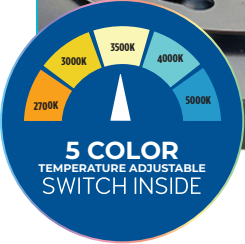

5 CCT TEMPERATURE CONTROL

Easily switch between five color temperatures right on the back of the fixture: 2700K warm white, 3000K soft white, 3500K neutral white, 4000K cool white, 5000K soft daylight

Available only for models 773603, 773607, 773611, and 773624.

Item #	Watts	Ordering Code	Volts	Finish	Color Temp.	CRI	Delivered Lumens	Avg Rated Life	Diameter (in.)	Height/Thickness (in.)
773603	10.3	LED10FLUSH/5/5CCT/927-950/J/WH/D	120	White	5 CCT - 27/30/35/40/50K	90	850	50000	5	0.73
773600	10.3	LED10FLUSH/5/930/J/WH/D	120	White	3000K	90	850	50000	5	0.73
773601	10.3	LED10FLUSH/5/930/J/BL/D	120	Black	3000K	90	850	50000	5	0.73
773602	10.3	LED10FLUSH/5/930/J/NK/D	120	Nickel	3000K	90	850	50000	5	0.73
773607	14	LED14FLUSH/7/5CCT/927-950/J/WH/D	120	White	5 CCT - 27/30/35/40/50K	90	1150	50000	7	0.73
773604	14	LED14FLUSH/7/930/J/WH/D	120	White	3000K	90	1150	50000	7	0.73
773605	14	LED14FLUSH/7/930/J/BL/D	120	Black	3000K	90	1150	50000	7	0.73
773606	14	LED14FLUSH/7/930/J/NK/D	120	Nickel	3000K	90	1150	50000	7	0.73
773611	17	LED17FLUSH/9/5CCT/927-950/J/WH/D	120	White	5 CCT - 27/30/35/40/50K	90	1400	50000	9	0.73
773608	17	LED17FLUSH/9/930/J/WH/D	120	White	3000K	90	1400	50000	9	0.73
773609	17	LED17FLUSH/9/930/J/BL/D	120	Black	3000K	90	1400	50000	9	0.73
773610	17	LED17FLUSH/9/930/J/NK/D	120	Nickel	3000K	90	1400	50000	9	0.73
773624	25	LED25FLUSH/15/5CCT/927-950/J/WH/D	120	White	5 CCT - 27/30/35/40/50K	90	2000	50000	15	0.86
773620	25	LED25FLUSH/15/930/J/WH/D	120	White	3000K	90	2000	50000	15	0.86
773621	25	LED25FLUSH/15/930/J/BL/D	120	Black	3000K	90	2000	50000	15	0.86

Contact your local Bulbrite Sales Rep or sales@bulbrite.com