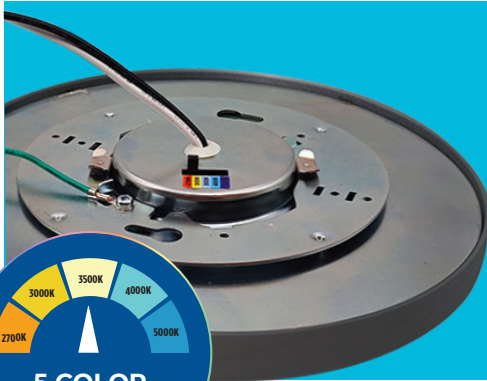

5 CCT TEMPERATURE CONTROL

Easily switch between five color temperatures right on the back of the fixture: 2700K warm white, 3000K soft white, 3500K neutral white, 4000K cool white, 5000K soft daylight

Available only for models 773603, 773607, 773611, and 773624.