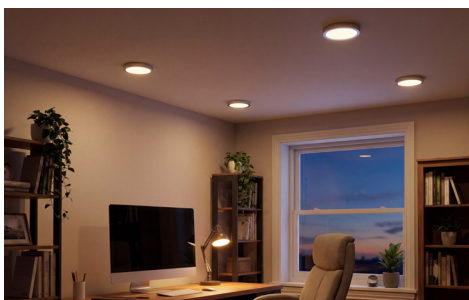

Offices

Flicker-free, high CRI light for focused productivity