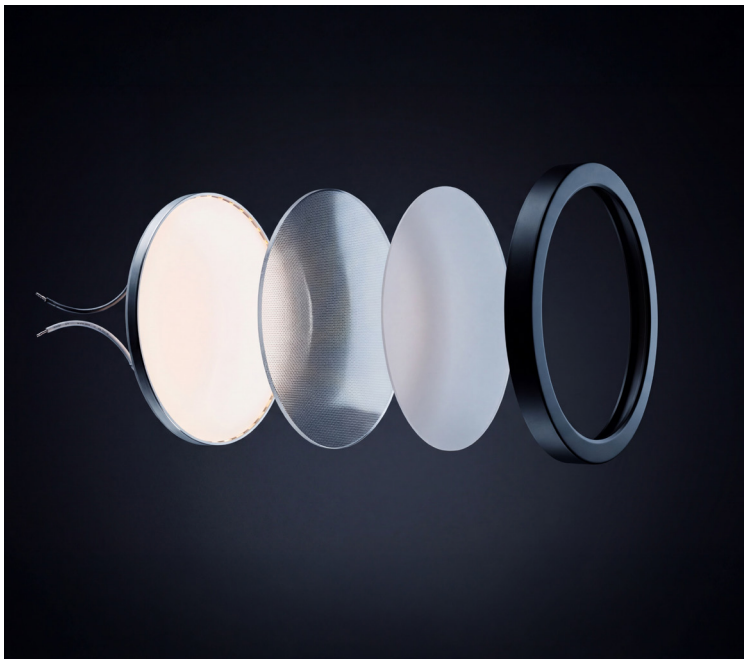

# Ceiling Flush Mounts

Modern, slim design ideal for residential spaces

**BULBRITE**<sup>®</sup>  
turn life on

## Edge-Lit Technology

LEDs along the outer edge of the fixture guiding light evenly across the panel for beautifully balanced illumination.

- ✓ Eliminates harsh hot spots
- ✓ Creates a seamless uniform glow from edge to edge