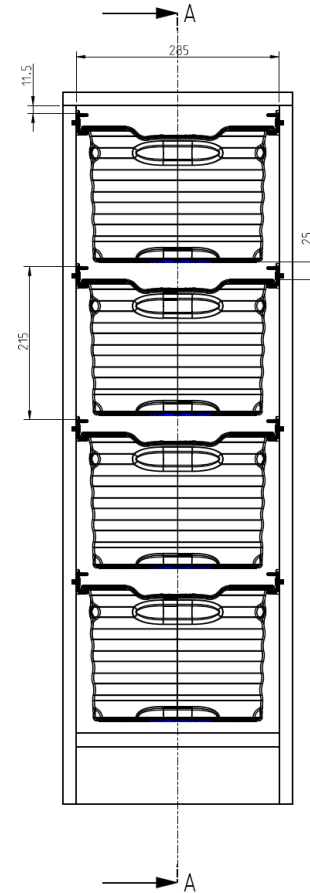

CLOUD CUBBY TRAY

Cloud Cubby on cabinet

Approx. 882mm
with 25mm
clearance
between trays.

SECTION A-A