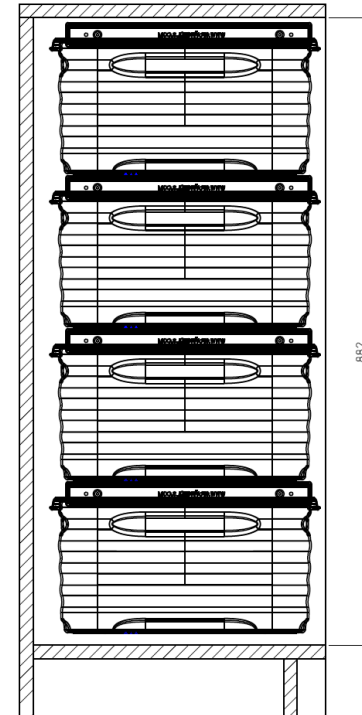

CLOUD CUBBY TRAY

Cloud Cubby on cabinet

Approx. 882mm
with 25mm
clearance
between trays.

SECTION A-A