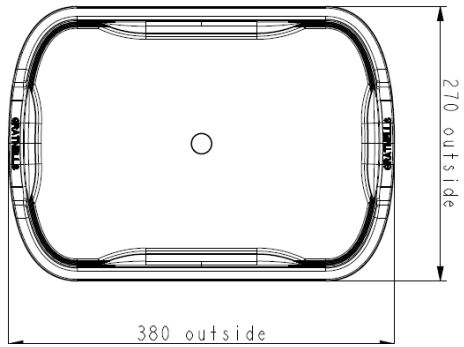

CLOUD CUBBY TRAY

Cloud Cubby on cabinet

Approx. 882mm
with 25mm
clearance
between trays.

SECTION A-A