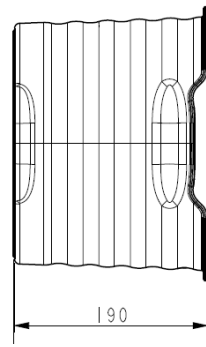

CLOUD CUBBY TRAY

Cloud Cubby on cabinet

Approx. 882mm
with 25mm
clearance
between trays.

SECTION A-A