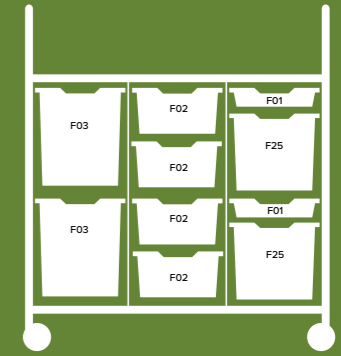

Example Double Trolley Combinations

Column to tray ratio

Trolley	Shallow	Deep	Extra Deep	Jumbo
Callero Plus	8	4	2	2

Shelves not compatible with Callero Range