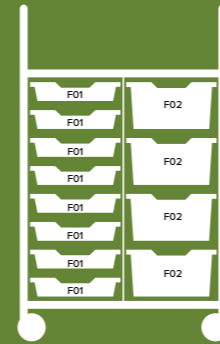

Supplied with feet for static option

Time-saving

Easy access

Rounded corners for enhanced safety

StopSafe runners for safe access to resources

Callero Plus Double Trolley

Product code	SCAR2044
Dimensions	H1065 x W730 x D455mm
Compatible runner	CK
Frame colour	44 Silver

Example Double Trolley Combinations

Column to tray ratio

Trolley	Shallow	Deep	Extra Deep	Jumbo
Callero	8	4	2	2

Callero Plus Treble Trolley

Product code	SCAR3044
Dimensions	H1065 x W1065 x D455mm
Compatible runner	CK
Frame colour	44 Silver