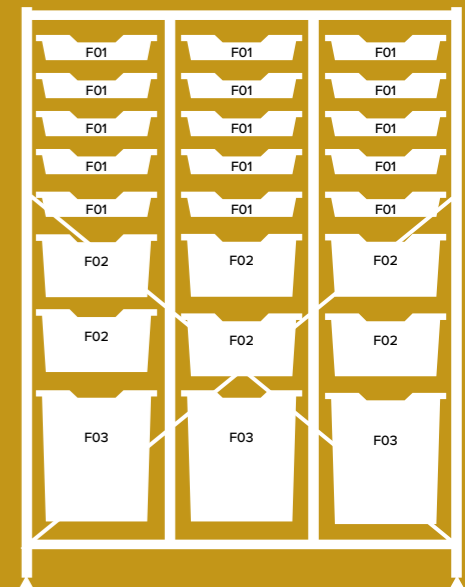

Science Tall Double Frame

Product code	2625
Dimensions	H1850 x W710 x D420mm
Compatible runner	G3

Frame colour	44 Silver 43 Grainals Grey 41 White

Trolley	Shallow	Deep	Extra Deep	Jumbo
Tall Frame	17	9	6	4

Trolley	Shallow	Deep	Extra Deep	Jumbo
Mid Frame	13	6	4	3

Science Mid Treble Frame

Product code	3525
Dimensions	H1500 x W1055 x D420mm
Compatible runner	G3

Frame colour	44 Silver 43 Grainals Grey 41 White