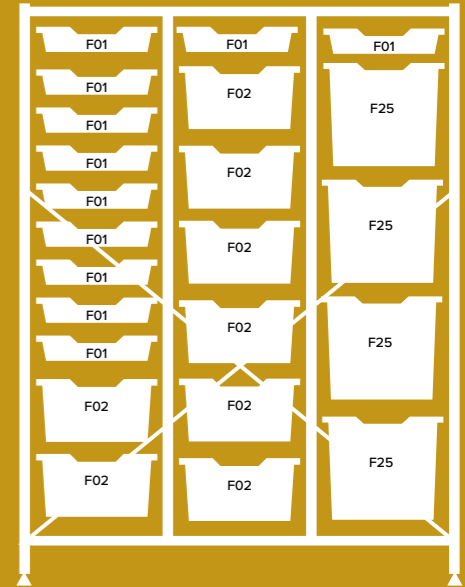

Example Tall Double Frame Combinations

Column to tray ratio

Trolley	Shallow	Deep	Extra Deep	Jumbo
Tall Frame	17	9	6	4

Example Mid Treble Frame Combinations

Column to tray ratio

Trolley	Shallow	Deep	Extra Deep	Jumbo
Mid Frame	13	6	4	3