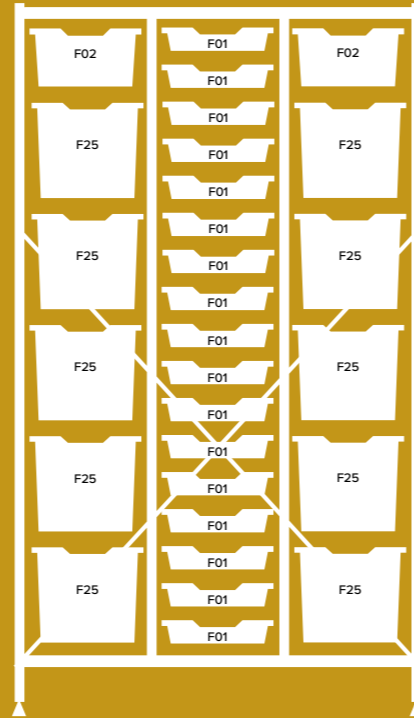

Product code	3625
Dimensions	H1850 x W1055 x D420mm
Compatible runner	G3
Frame colour	44 Silver 43 Gratnells Grey 41 White

Example Tall Treble Frame Combinations

Column to tray ratio

Trolley	Shallow	Deep	Extra Deep	Jumbo
Tall Frame	17	9	6	4