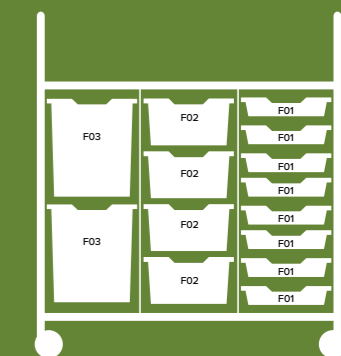

Example Double Trolley Combinations

Column to tray ratio

Trolley	Shallow	Deep	Extra Deep	Jumbo
Callero Plus	8	4	2	2

Shelves not compatible with Callero Range