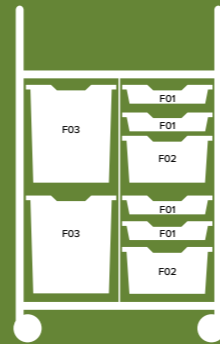

Supplied with feet for static option

Time-saving

Easy access

Rounded corners for enhanced safety

StopSafe runners for safe access to resources

Callero Plus Double Trolley

Product code	SCAR2044
Dimensions	H1065 x W730 x D455mm
Compatible runner	CK
Frame colour	44 Silver

Example Double Trolley Combinations

Column to tray ratio

Trolley	Shallow	Deep	Extra Deep	Jumbo
Callero	8	4	2	2

Callero Plus Treble Trolley

Product code	SCAR3044
Dimensions	H1065 x W1065 x D455mm
Compatible runner	CK
Frame colour	44 Silver