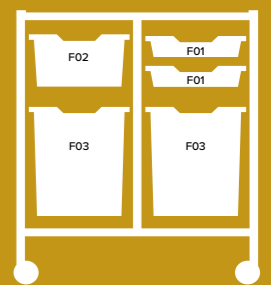

Science Bench Height Double Trolley