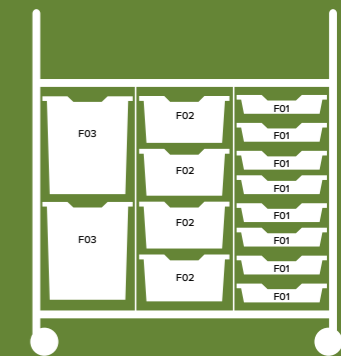

Example Double Trolley Combinations

Column to tray ratio

Trolley	Shallow	Deep	Extra Deep	Jumbo
Callero Plus	8	4	2	2

Shelves not compatible with Callero Range