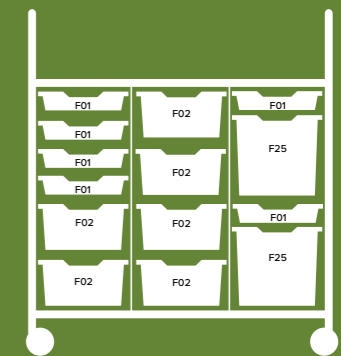

Example Double Trolley Combinations

Column to tray ratio

Trolley	Shallow	Deep	Extra Deep	Jumbo
Callero	8	4	2	2

Callero Plus Treble Trolley

Product code	SCAR3044
Dimensions	H1065 x W1065 x D455mm
Compatible runner	CK
Frame colour	44 Silver

Example Double Trolley Combinations

Column to tray ratio

Trolley	Shallow	Deep	Extra Deep	Jumbo
Callero Plus	8	4	2	2

Shelves not compatible with Callero Range

SCIENCE

- Maximize storage
- Antimicrobial options
- Sturdy, powder-coated, hard-wearing steel
- Braked castors on trolleys to secure position
- 100% recyclable