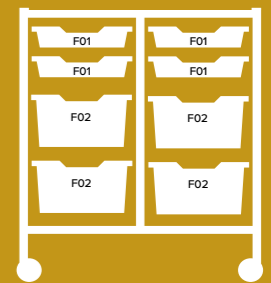

Example Bench Height Double Trolley Combinations

Science Bench Height Double Trolley