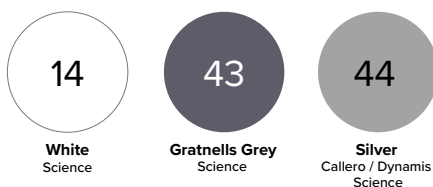

Please refer to the appropriate tray colour chart for your region.

UK TRAY COLOURS

Translucent and tints

Antimicrobial trays

We've made every effort to make the colours on this document as close as possible to the ones you'll use. Unfortunately, we cannot guarantee an exact colour match. Please ask for a sample. Some colours are only available with minimum order quantities.

FRAME COLOURS

Metal frames

EXPORT TRAY COLOURS

 01 Tropical Orange F01, F02, F25, F03 N01, N02	 02 Sunshine Yellow F01, F02, F25, F03 N01, N02, N03 Q02 D03	 05 Plum Purple F01, F02, F25, F03	 06 Royal Blue F01, F02, F25, F03 N01, N02, N03, S01 Q02, J02, A01, D03	 07 Fuchsia Pink F01, F02, F25, F03	 08 Steel Blue F01, F02	 09 Flame Red F01, F02, F25, F03 N01, N02, N03 Q02, D03	 10 Grass Green F01, F02, F25, F03 N01, N02, N03 Q02, D03	 15 Charcoal Grey F01, F02, F25, F03 N01, N02, N03 D03, S01
 17 Midnight Blue F01, F02	 19 Light Grey F01, F02, F25, F03, N01, N02, D03, S01	 21 Jet Black F01, F02, F25, F03	 22 Pastel Blue F01, F02, F25, F03 N01, N02	 26 Cyan Blue F01, F02, F25, F03 SmartCase	 27 Silver F01, F02, F25, F03	 34 Tomato Red F01, F02	 35 Solid Lime F01, F02, F25, F03 N01, N02	 36 Jolly Lime F01, F02, F25, F03
 38 Cornflower Blue F01, F02, F25, F03 N01, N02, N03	 41 Tangerine F01, F02, F25, F03	 42 Turquoise F01, F02, F25, F03	 47 White F01, F02, F25, F03					

Translucent and tints

 20 Translucent F01, F02, F25, F03 N01, N02, N03, Q02 J02, S01	 32 Grape Jelly F01, F02, F25, F03	 33 Blueberry Jelly F01, F02, F25, F03
---	--	--

Antimicrobial trays

 20 Translucent FA01, FA02, FA25, FA03	 29 Kiwi Jelly FA01, FA02, FA25, FA03
---	--

FRAME COLOURS

Metal frames

 14 White Science	 43 Gragnells Grey Science	 44 Silver Callero / Dynamis Science
--	--	---