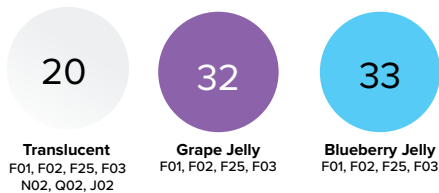

Ease the tensions of learning
Supports other classroom wellness efforts
Provides visual calming
Reduces the visual noise
Links to the healing

Versatile
Has broad appeal
Blends in an already full colour palette
Allows for full colour accents
Keeps focus on other areas of learning

Please refer to the appropriate tray colour chart for your region.

UK TRAY COLOURS

Translucent and tints

Antimicrobial trays

We've made every effort to make the colours on this document as close as possible to the ones you'll use. Unfortunately, we cannot guarantee an exact colour match. Please ask for a sample. Some colours are only available with minimum order quantities.

FRAME COLOURS

Metal frames

EXPORT TRAY COLOURS

 01 Tropical Orange F01, F02, F25, F03 N01, N02	 02 Sunshine Yellow F01, F02, F25, F03 N01, N02, N03 Q02 D03	 05 Plum Purple F01, F02, F25, F03	 06 Royal Blue F01, F02, F25, F03 N01, N02, N03, S01 Q02, J02, A01, D03	 07 Fuchsia Pink F01, F02, F25, F03	 08 Steel Blue F01, F02	 09 Flame Red F01, F02, F25, F03 N01, N02, N03 Q02, D03	 10 Grass Green F01, F02, F25, F03 N01, N02, N03 Q02, D03	 15 Charcoal Grey F01, F02, F25, F03 N01, N02, N03 D03, S01
 17 Midnight Blue F01, F02	 19 Light Grey F01, F02, F25, F03, N01, N02, D03, S01	 21 Jet Black F01, F02, F25, F03	 22 Pastel Blue F01, F02, F25, F03 N01, N02	 26 Cyan Blue F01, F02, F25, F03 SmartCase	 27 Silver F01, F02, F25, F03	 34 Tomato Red F01, F02	 35 Solid Lime F01, F02, F25, F03 N01, N02	 36 Jolly Lime F01, F02, F25, F03
 38 Cornflower Blue F01, F02, F25, F03 N01, N02, N03	 41 Tangerine F01, F02, F25, F03	 42 Turquoise F01, F02, F25, F03	 47 White F01, F02, F25, F03					

FRAME COLOURS

Metal frames

 14 White Science	 43 Gragnells Grey Science	 44 Silver Callero / Dynamis Science
--	--	---