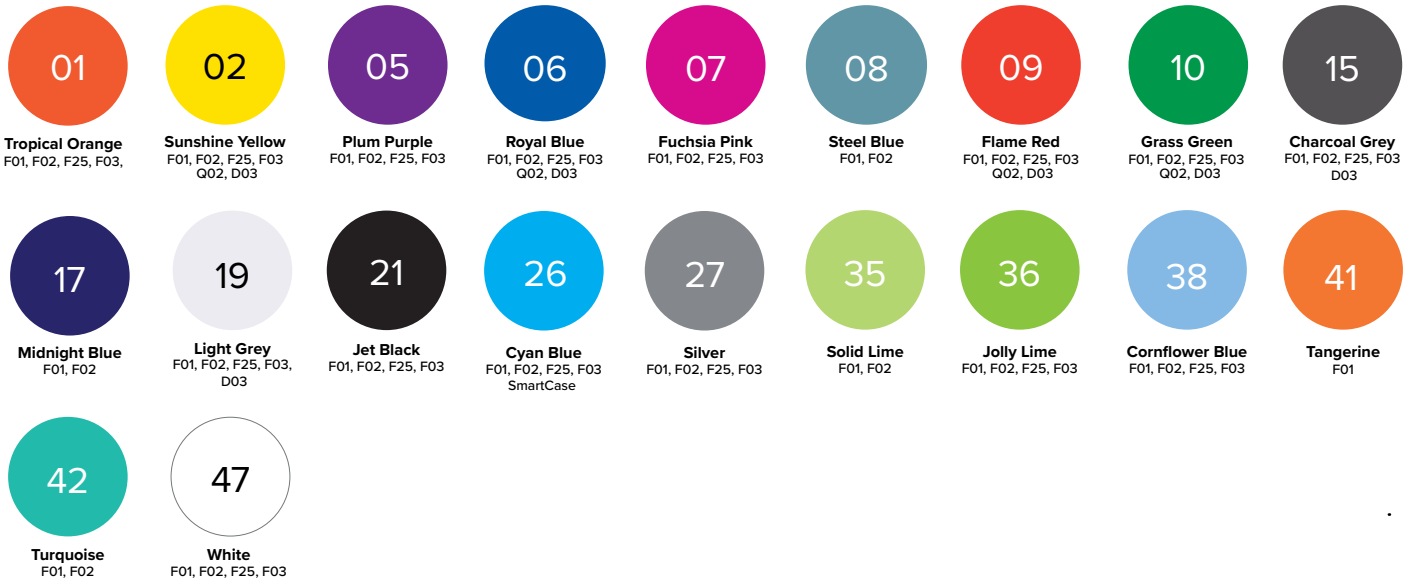

Ease the tensions of learning
Supports other classroom wellness efforts
Provides visual calming
Reduces the visual noise
Links to the healing

Versatile
Has broad appeal
Blends in an already full colour palette
Allows for full colour accents
Keeps focus on other areas of learning

Please refer to the appropriate tray colour chart for your region.

UK TRAY COLOURS

Translucent and tints

Antimicrobial trays

We've made every effort to make the colours on this document as close as possible to the ones you'll use. Unfortunately, we cannot guarantee an exact colour match. Please ask for a sample. Some colours are only available with minimum order quantities.

FRAME COLOURS

Metal frames

EXPORT TRAY COLOURS

 01 Tropical Orange F01, F02, F25, F03 N01, N02	 02 Sunshine Yellow F01, F02, F25, F03 N01, N02, N03 Q02 D03	 05 Plum Purple F01, F02, F25, F03	 06 Royal Blue F01, F02, F25, F03 N01, N02, N03, S01 Q02, J02, A01, D03	 07 Fuchsia Pink F01, F02, F25, F03	 08 Steel Blue F01, F02	 09 Flame Red F01, F02, F25, F03 N01, N02, N03 Q02, D03	 10 Grass Green F01, F02, F25, F03 N01, N02, N03 Q02, D03	 15 Charcoal Grey F01, F02, F25, F03 N01, N02, N03 D03, S01
 17 Midnight Blue F01, F02	 19 Light Grey F01, F02, F25, F03, N01, N02, D03, S01	 21 Jet Black F01, F02, F25, F03	 22 Pastel Blue F01, F02, F25, F03 N01, N02	 26 Cyan Blue F01, F02, F25, F03 SmartCase	 27 Silver F01, F02, F25, F03	 34 Tomato Red F01, F02	 35 Solid Lime F01, F02, F25, F03 N01, N02	 36 Jolly Lime F01, F02, F25, F03
 38 Cornflower Blue F01, F02, F25, F03 N01, N02, N03	 41 Tangerine F01, F02, F25, F03	 42 Turquoise F01, F02, F25, F03	 47 White F01, F02, F25, F03					

FRAME COLOURS

Metal frames

 14 White Science	 43 Gragnells Grey Science	 44 Silver Callero / Dynamis Science
--	--	---