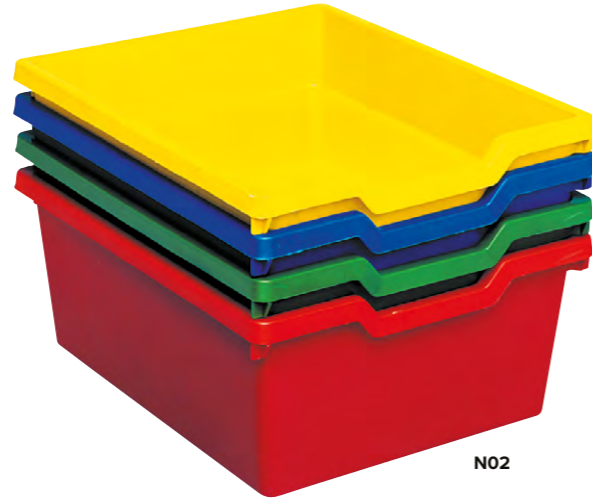

OTHER TRAYS

N02

COMPACT TRAY

Gratnells Compact range has been specially designed to fit furniture up to a depth of 400mm where space may be at a premium. They come in 3 heights - shallow, deep and jumbo.