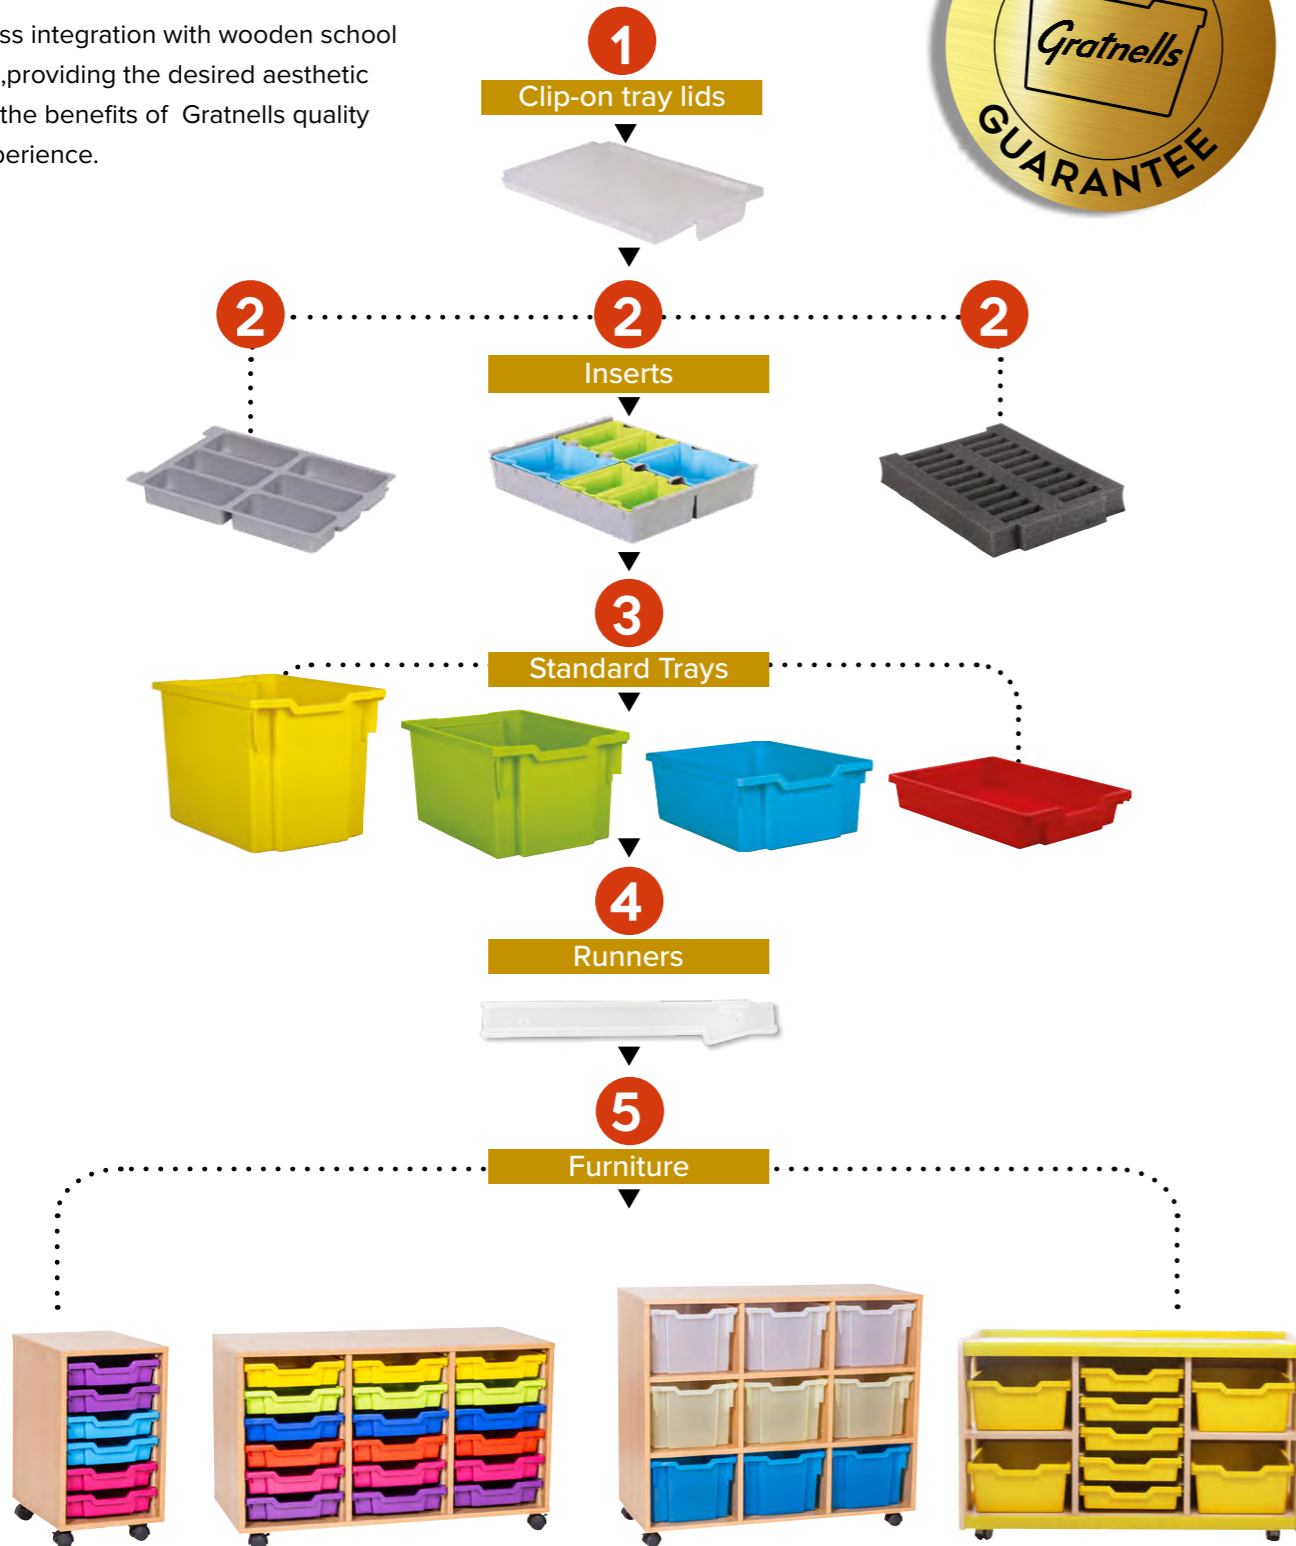

**MODULAR INSERTS**

Store a variety of equipment such as chemicals or craft materials, allowing for the easy set-up of activities, with the added benefit of antimicrobial coating.

**CLIP-ON LIDS**

Our lids are translucent for quick view of contents and provide extra security for items stored in trays.

# EVERYTHING IN ITS PLACE

Quality furniture deserves to be paired with quality trays, accessories and runners

Seamless integration with wooden school storage, providing the desired aesthetic with all the benefits of Gratnells quality and experience.