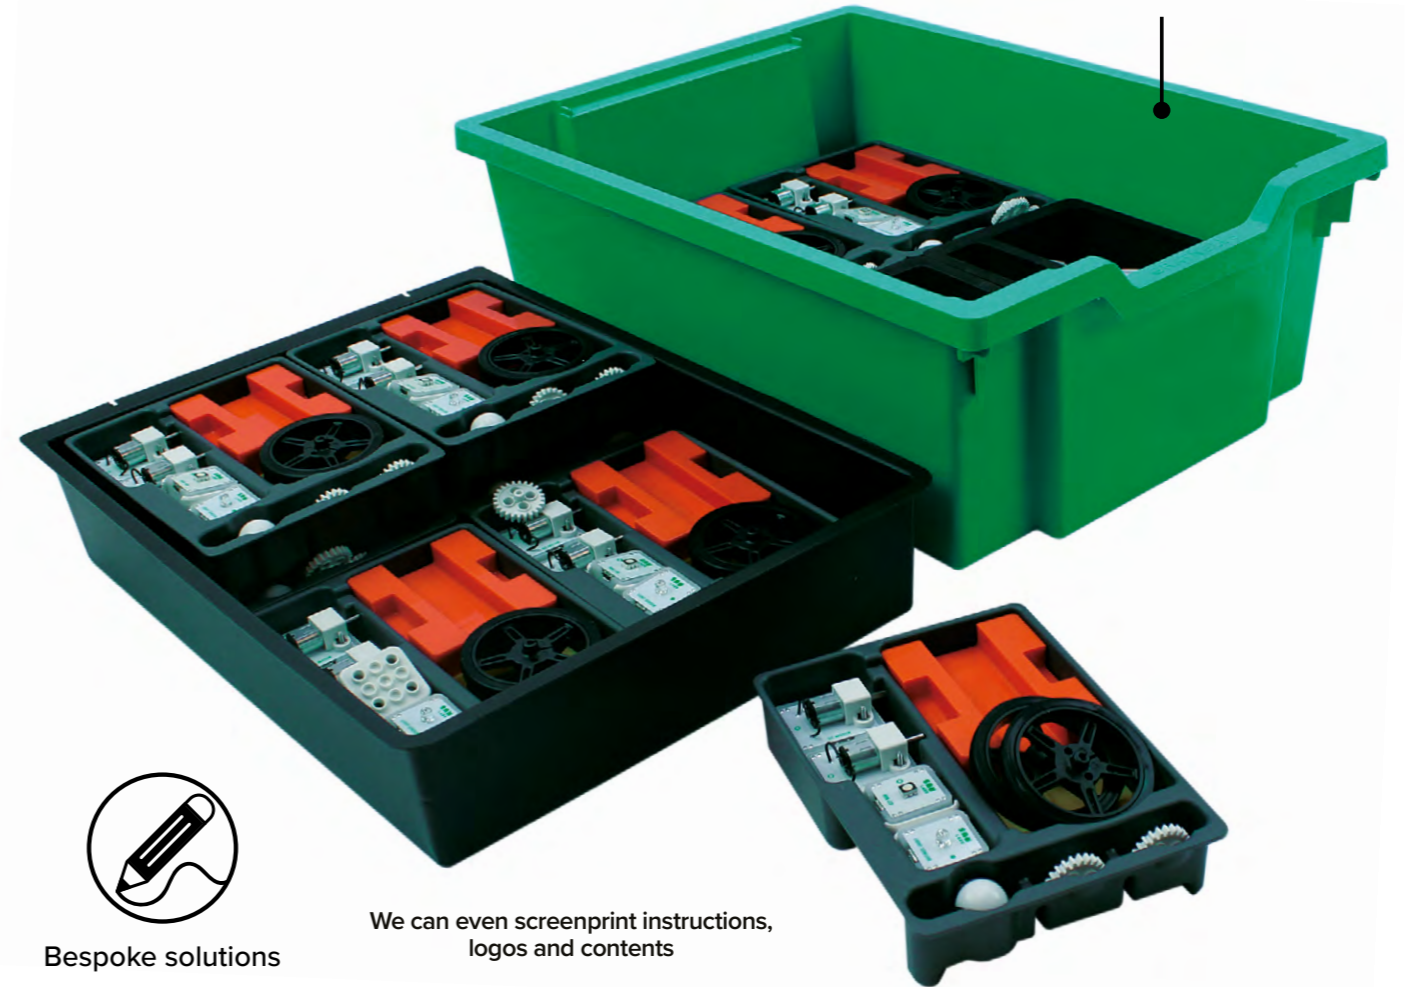

Bespoke solutions

We can even screenprint instructions, logos and contents

A total approach to packaging school learning resources

BRANDS WHO HAVE DISCOVERED OUR BESPOKE KIT SOLUTIONS

Swan Stabilo
Pilot

Staedtler
Lyra

Edding
Derwent