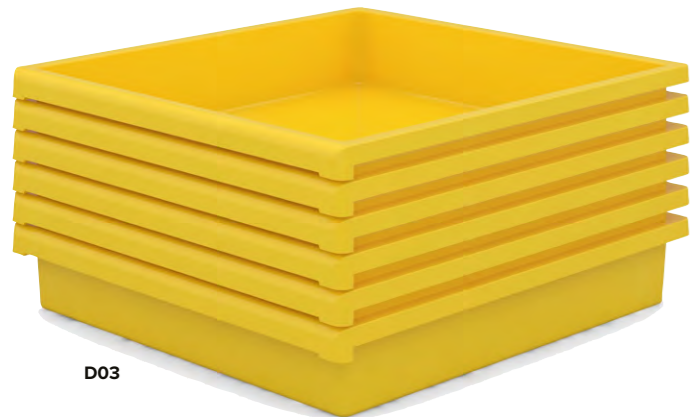

D03

A3 PAPER TRAY

The A3 tray is ideal for storing paper and other materials safely and without compromising the shape of them.