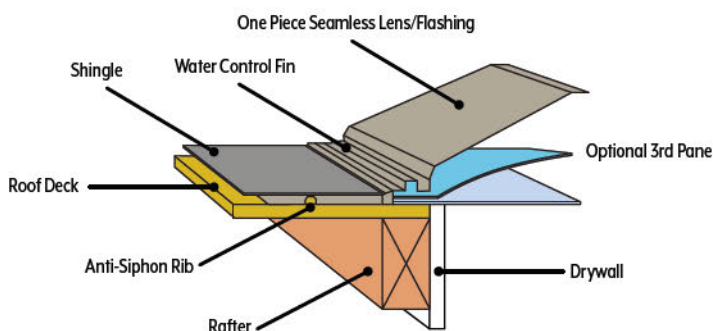

Windows

Strong and Efficient

Vinyl Single Hung Double-Pane Windows

- Vinyl construction provides high thermal performance.
- Frame and sash corners are welded for added strength and water tight corners.
- Deep pocket sill for added window strength and weather resistance.
- Window sash can be removed for easy cleaning on any level of the home.
- Reinforcement bars in the meeting rails provide added strength.
- Positive integral lock at the meeting rail for increased home security and weather resistance.
- Dual weather seal to reduce drafts and enhance energy efficiency.
- Nominal 3/4" insulating glass provides superior thermal performance.
- Optional grids are sandwiched between panes.

Skylites

- Easy and quick to install.
- Reliable waterproof installation.
- Polycarbonate-impact resistant.
- Self flashing.
- For use on asphalt shingle roofs only w/minimum 3/12 pitch.

Skylites

| Part No. | Width x Height | Color |
|----------|----------------|---------|
| 601632 | 16" x 32" | Emerald |
| 601648 | 16" x 48" | Emerald |
| 60480002 | 16" x 16" | Emerald |
| 60480003 | 16" x 24" | Emerald |
| 60480001 | 24" x 24" | Emerald |
| 60480004 | 24" x 48" | Emerald |
| 60480005 | 24" x 32" | Emerald |
| 68400007 | 16" x 32" | Domed |

Aluminum Windows

Aluminum Windows

- White aluminum frame prevents rusting.
- Quality pile weather stripping at sash head and jambs for maximum weather resistance w/soft vinyl bulb gasket for additional weather seal.
- Sloped sill and large built-in weep holes for superior drainage.
- Jambs notched for multiple opening positions w/spring loaded latches.
- Nylon glides for easy window sash operation.
- 0.154" Thickness standard glass.