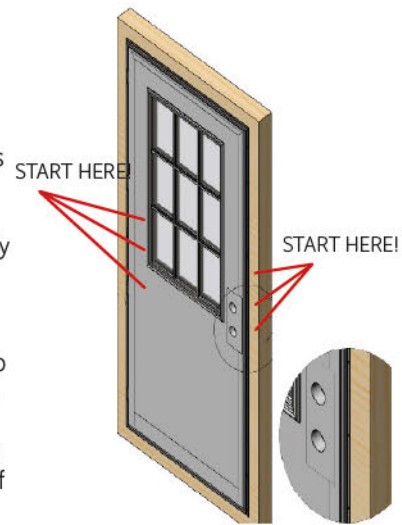

1. Place the door in a position suitable to apply a non-hardening tape, such as putty tape, to the mounting flange being sure to center it over all mounting holes. A sealant from a gun may be used instead, but the bead must be at least 1/4 of an inch wide, cover all mounting holes and be free of gaps or voids.
2. Inspect the opening is square and built to accept the door as ordered, a general rule is to allow clearance 1/2" from the side and 1/4"-1/2" on top to bottom from the A-line dimension of the door. Ensure the opening is square so when installing the door it is not installed into a position that will cause to door to not work as designed.
3. Insert the assembly carefully into the rough opening. Make certain the door sill is level with the opening. Position the door in approximate center of rough opening, hold the door flat against the wall and secure it with preliminary screw; three on one side, beginning with the middle one, then two more, one above and one below the center screw, proceeding in the same order. (The door frame is pre-drilled with screw positions at no more than 5-1/2" from the end on 8" centers for the Steel Outswing Door and from .25" from edge typical, in the exterior of the frame so no measuring is required.)
4. Do not tighten these screws until the door is checked for squareness and make any necessary adjustments. Standard door shims can be added as needed to the interior to ensure proper alignment. Tighten these 6 screws to lock the assembly in position.
5. Once the door is in place, tighten the preliminary screws and proceed to install any remaining screws, starting from the middle of a side and working towards the corners. The screw should penetrate the mounting frame to a depth of at least one inch and care should be taken to drive the screws straight into the studs, not at an angle. Tighten the screws until the putty squeezes out.
6. Install screws in the top and bottom horizontal rails in the same manner as the vertical rails until all attachment points are filled.
7. The door should now be securely fastened to the wall and safe to use the features of the door. Remove the shipping clips and operate the door several times to be sure it functions as designed.
8. Optional-Attach two screws of length between 1-1/2"-2" into one hole of the latch and deadbolt (if included) brackets that securely enters the jamb.
9. Any additional sealant to the exterior can be added as deemed necessary by the installer to complete their installation requirements.
10. Install hardware and any safety chain in compliance with the manufacturer's instructions at this time.

You have completed the installation.

Visit Caliber Doors on YouTube for helpful video tips!