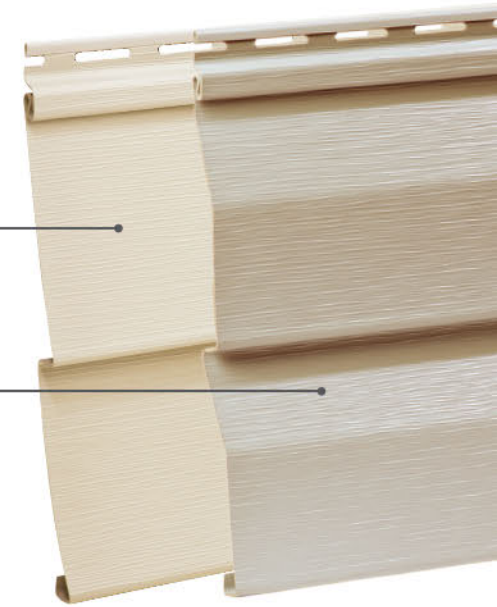

Bring out your home's unique personality.

Spiegel Grove® is manufactured to exacting standards, and in an array of colors to suit any surrounding or taste. It can beautifully complement the architectural style of your home. With brushed cedar woodgrain finish and 9/16" profile height, Spiegel Grove® panels create distinctive shadow lines giving your home a rich appearance. Whether contemporary or traditional, we have a panel and color that will enhance the characteristics that make your house a home.

Available Profiles:

Double 4

Dutchlap 4.5, Dutchlap 5

Performance that matters to you.

Each of our product lines is unique, with its own distinctive performance properties.

Style:

- Choose from several beautiful colors
- Freshly painted wood look
- Deep, 9/16" profile height for distinctive shadow lines