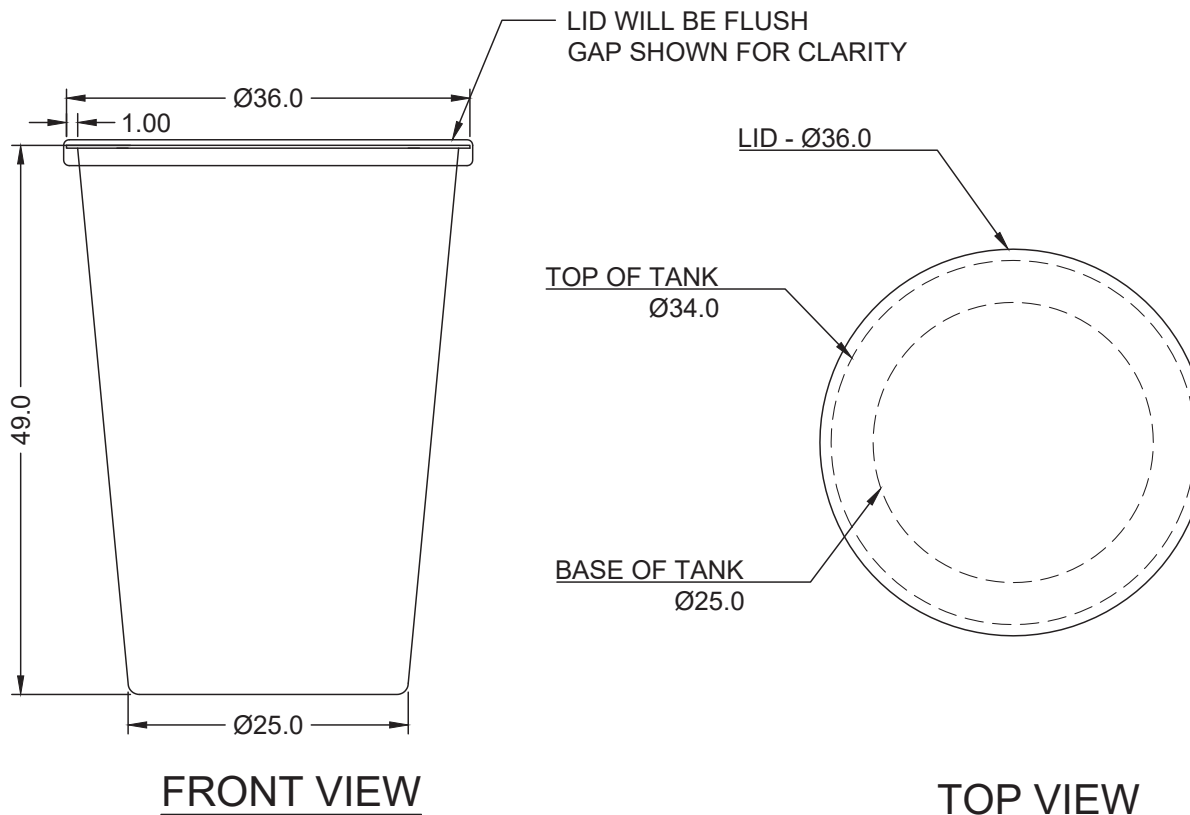

if it flows,
we go with it

1.800.665.4499
barrplastics.com

Customer Drawing Approval

Customer _____

Barr Plastic Inc. _____

DATE: 04 MAY 2021

PROJECT:

OPEN TOP TANK
100L

SHEET:

SHEET 1 OF 1

DRAWING REF:

OT-100-L

SCALE:

N.T.S

REV:

0

MATERIAL SPECIFICATIONS

HDPE