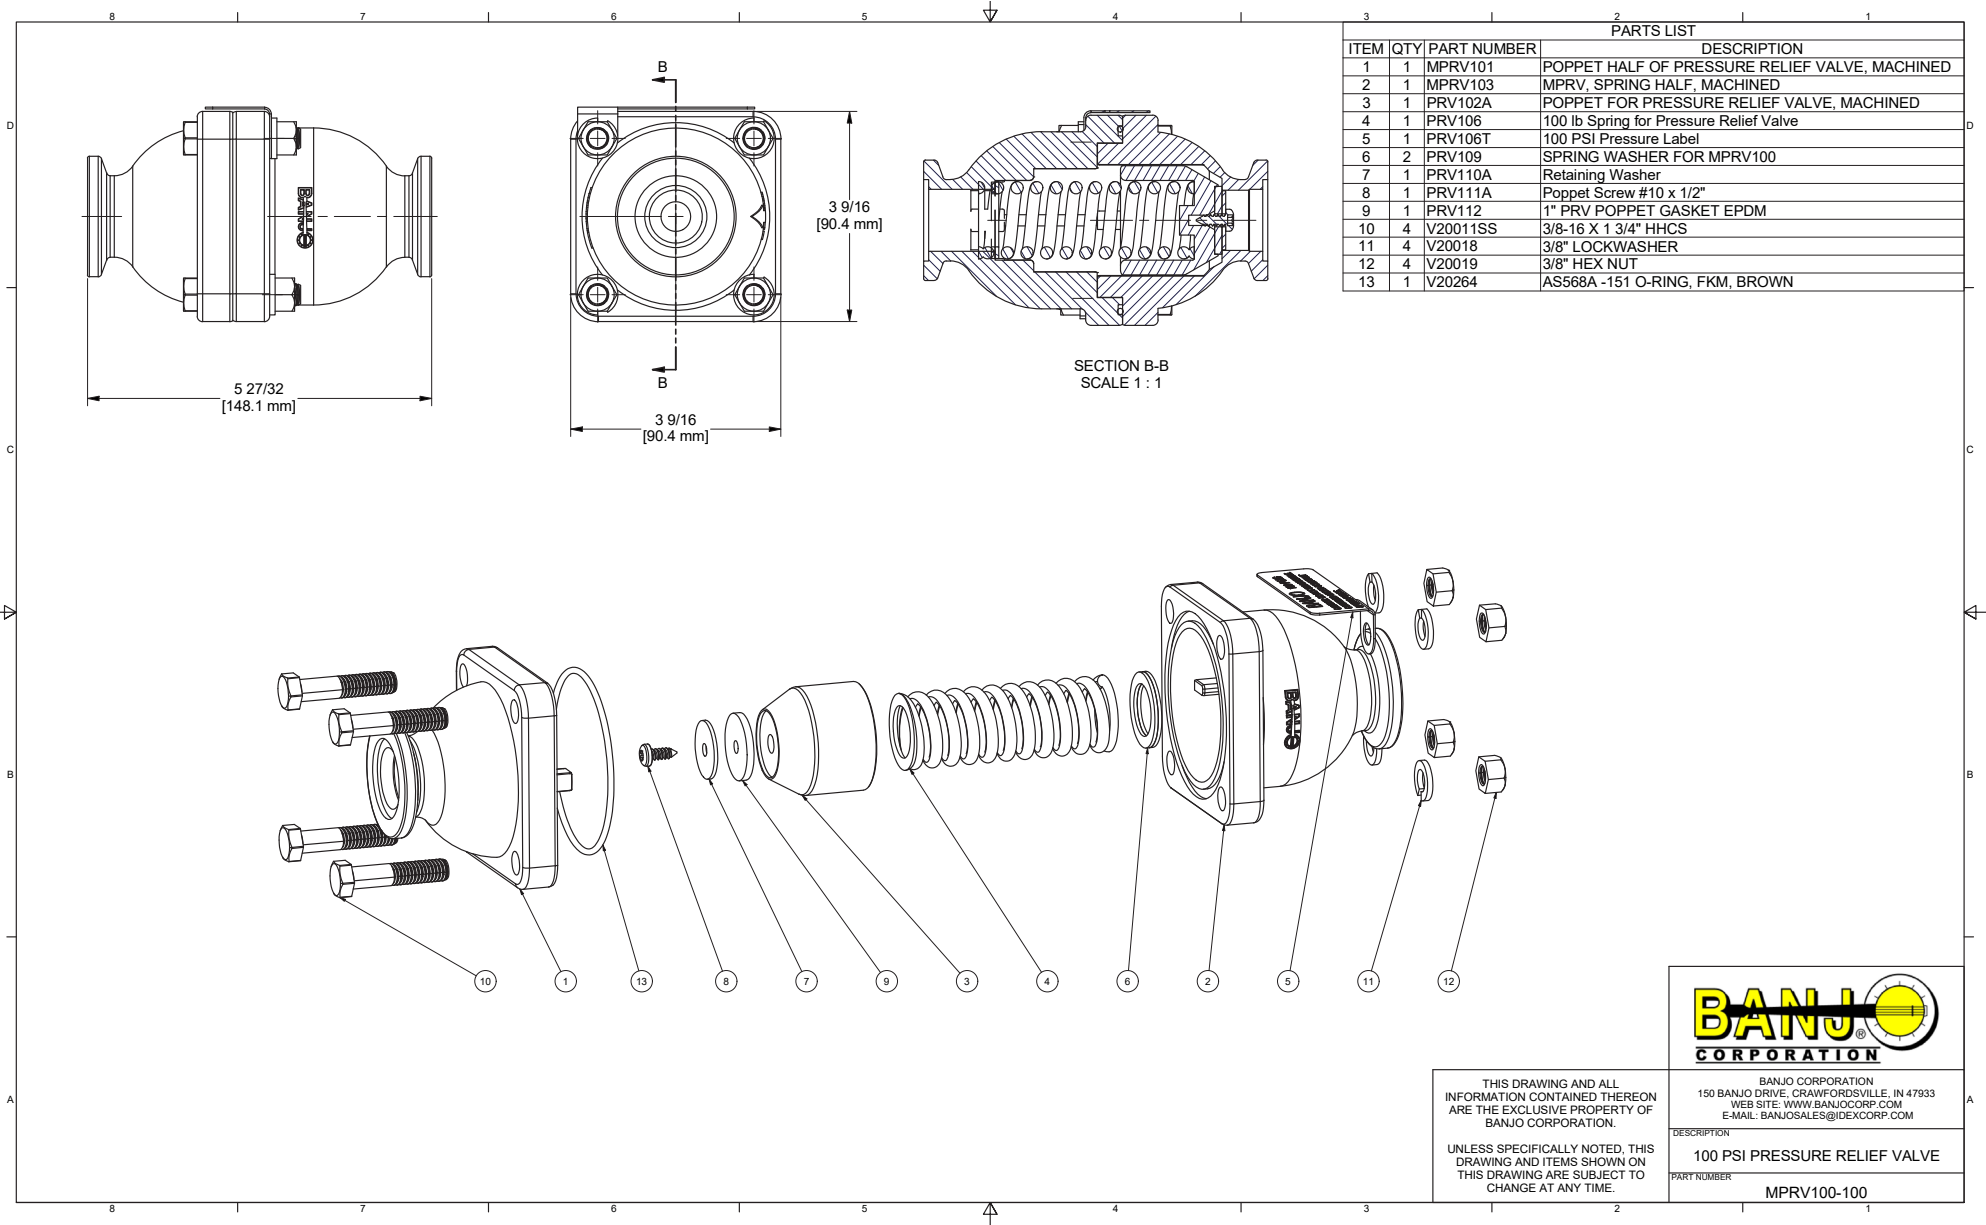

if it flows,
we go with it™

1.800.665.449

barrplastics.com

THIS DRAWING AND ALL INFORMATION CONTAINED THEREON ARE THE EXCLUSIVE PROPERTY OF BANJO CORPORATION.

UNLESS SPECIFICALLY NOTED, THIS DRAWING AND ITEMS SHOWN ON THIS DRAWING ARE SUBJECT TO CHANGE AT ANY TIME.

DESCRIPTION
100 PSI PRESSURE RELIEF VALVE
PART NUMBER
MPRV100-100