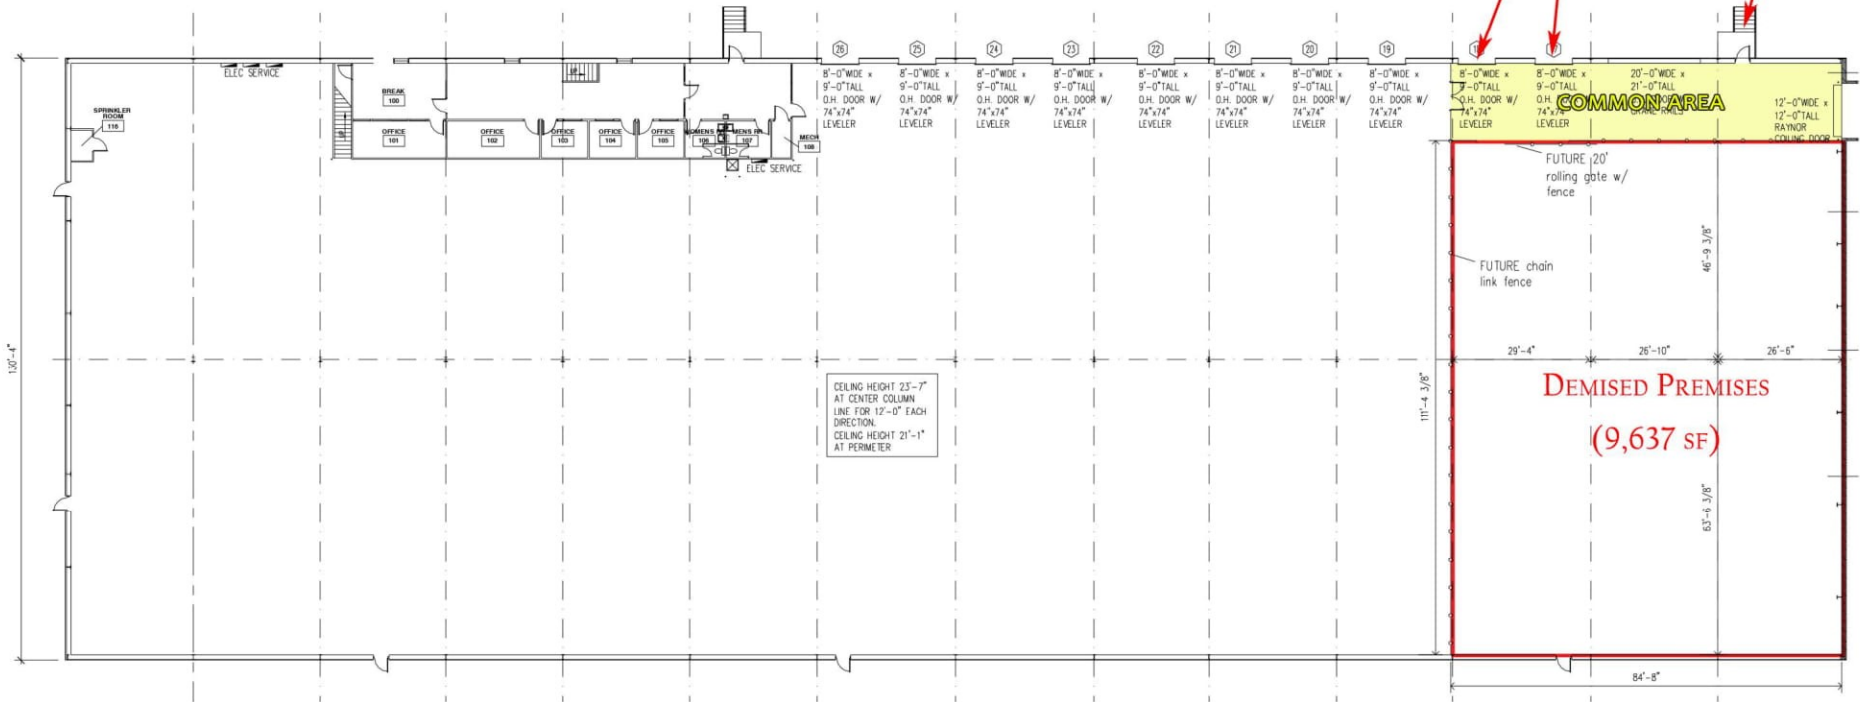

DOCKS 17 & 18  
AVAILABLE FOR USE

ENTRANCE

MCKINLEY WAREHOUSE - WEST BUILDING

THE ATKINS GROUP  
2805 S BOULDER DRIVE - URBANA, ILLINOIS 61802  
(217) - 367-2121