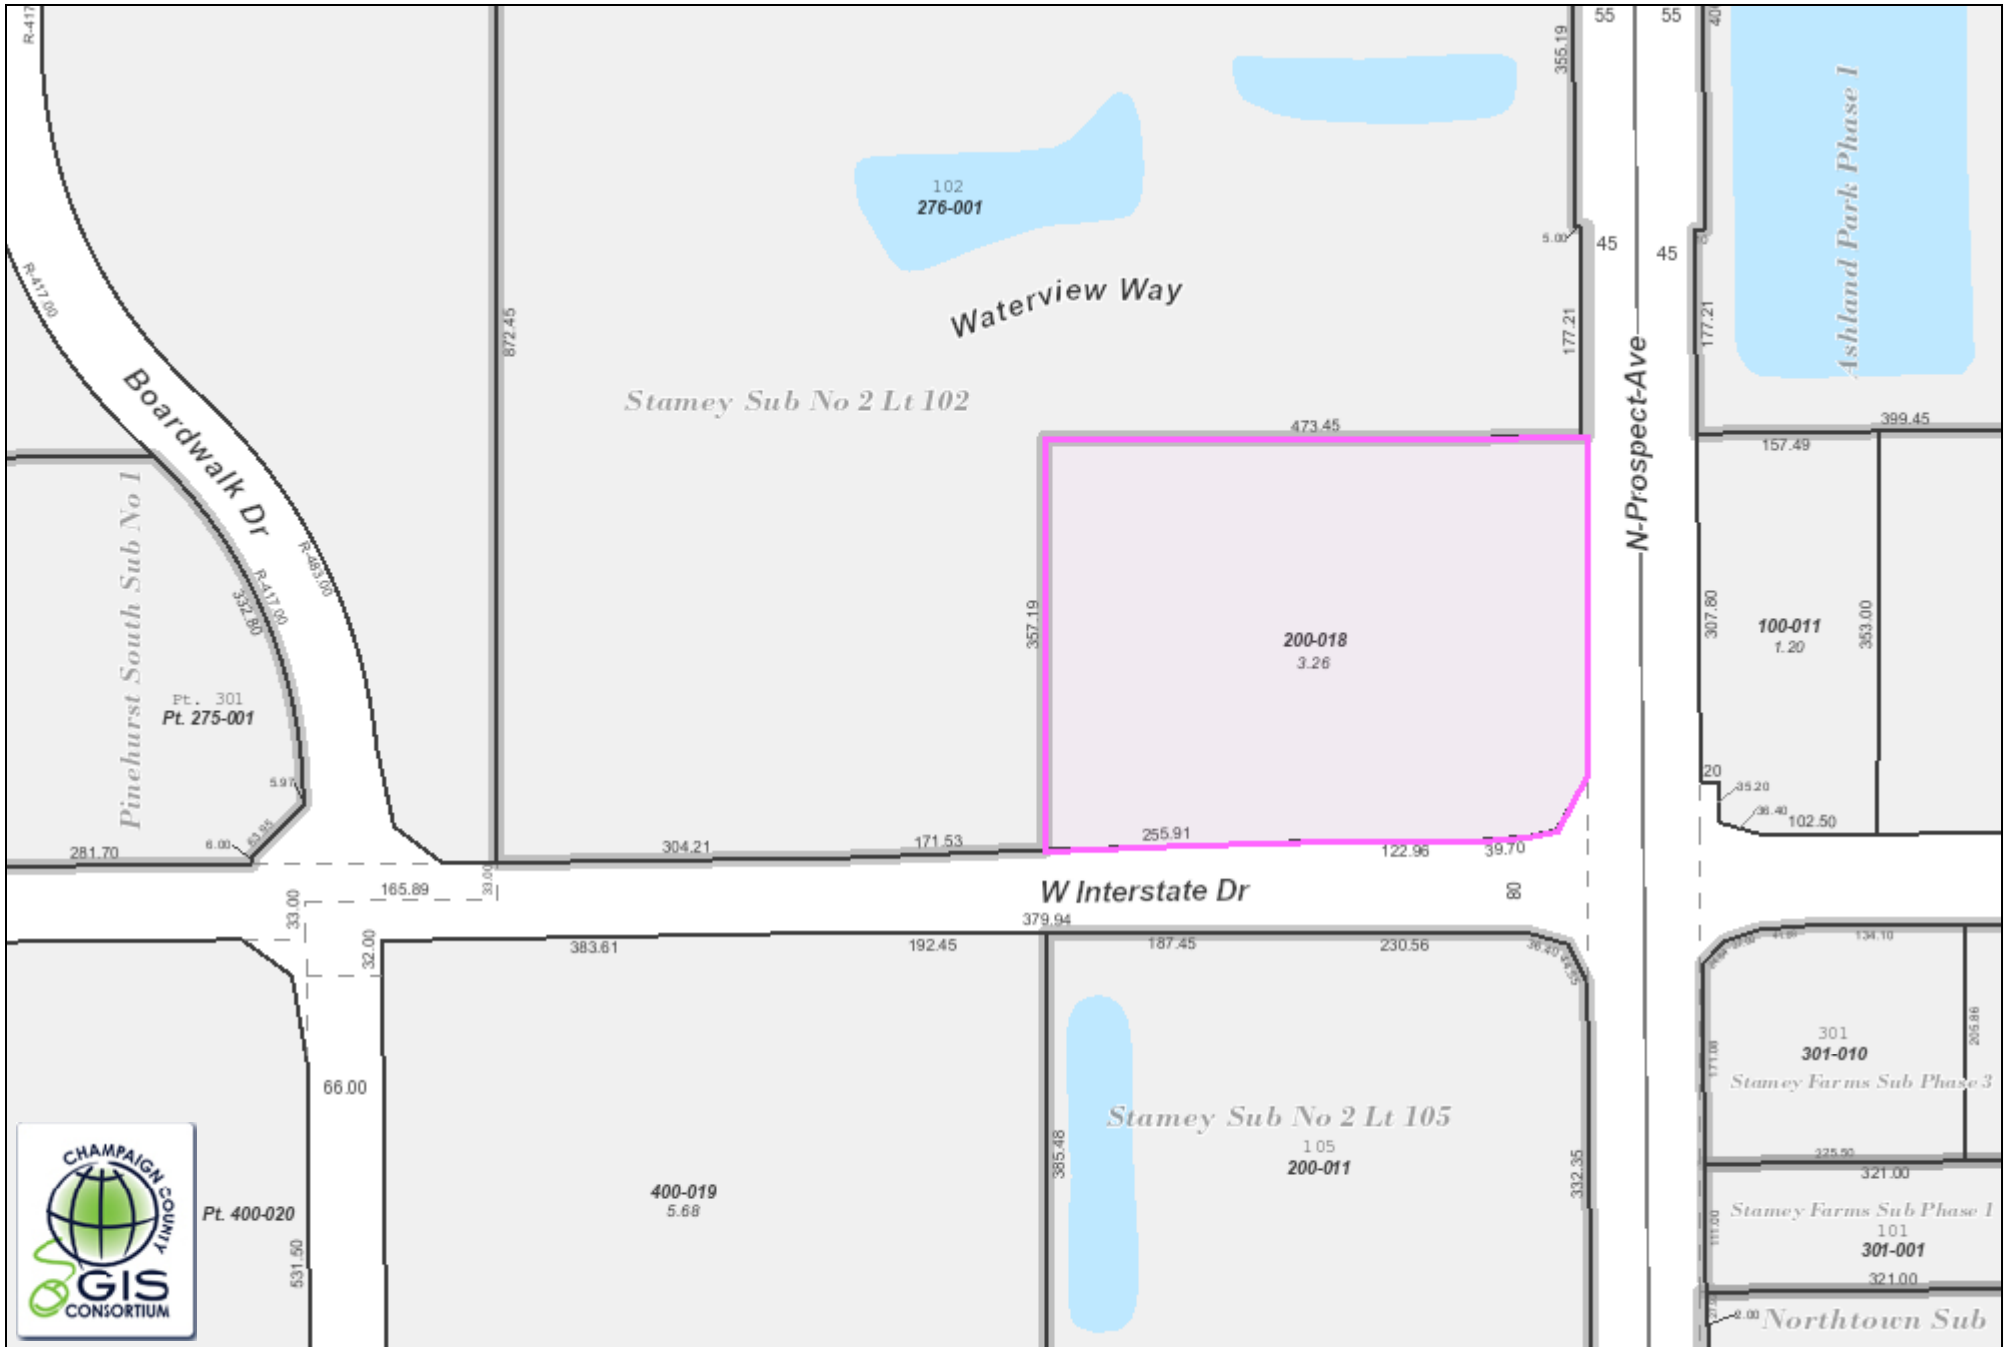

Stamey Land: Lot 6

110
 Feet

This map was prepared with geographic information system (GIS) data created by the Champaign County GIS Consortium (CCGIS), or other CCGISC member agency. These entities do not warrant or guarantee the accuracy or suitability of GIS data for any purpose. The GIS data within this map is intended to be used as a general index to spatial information and not intended for detailed, site-specific analysis or resolution of legal matters. Users assume all risk arising from the use or misuse of this map and information contained herein. The use of this map constitutes acknowledgement of this disclaimer.