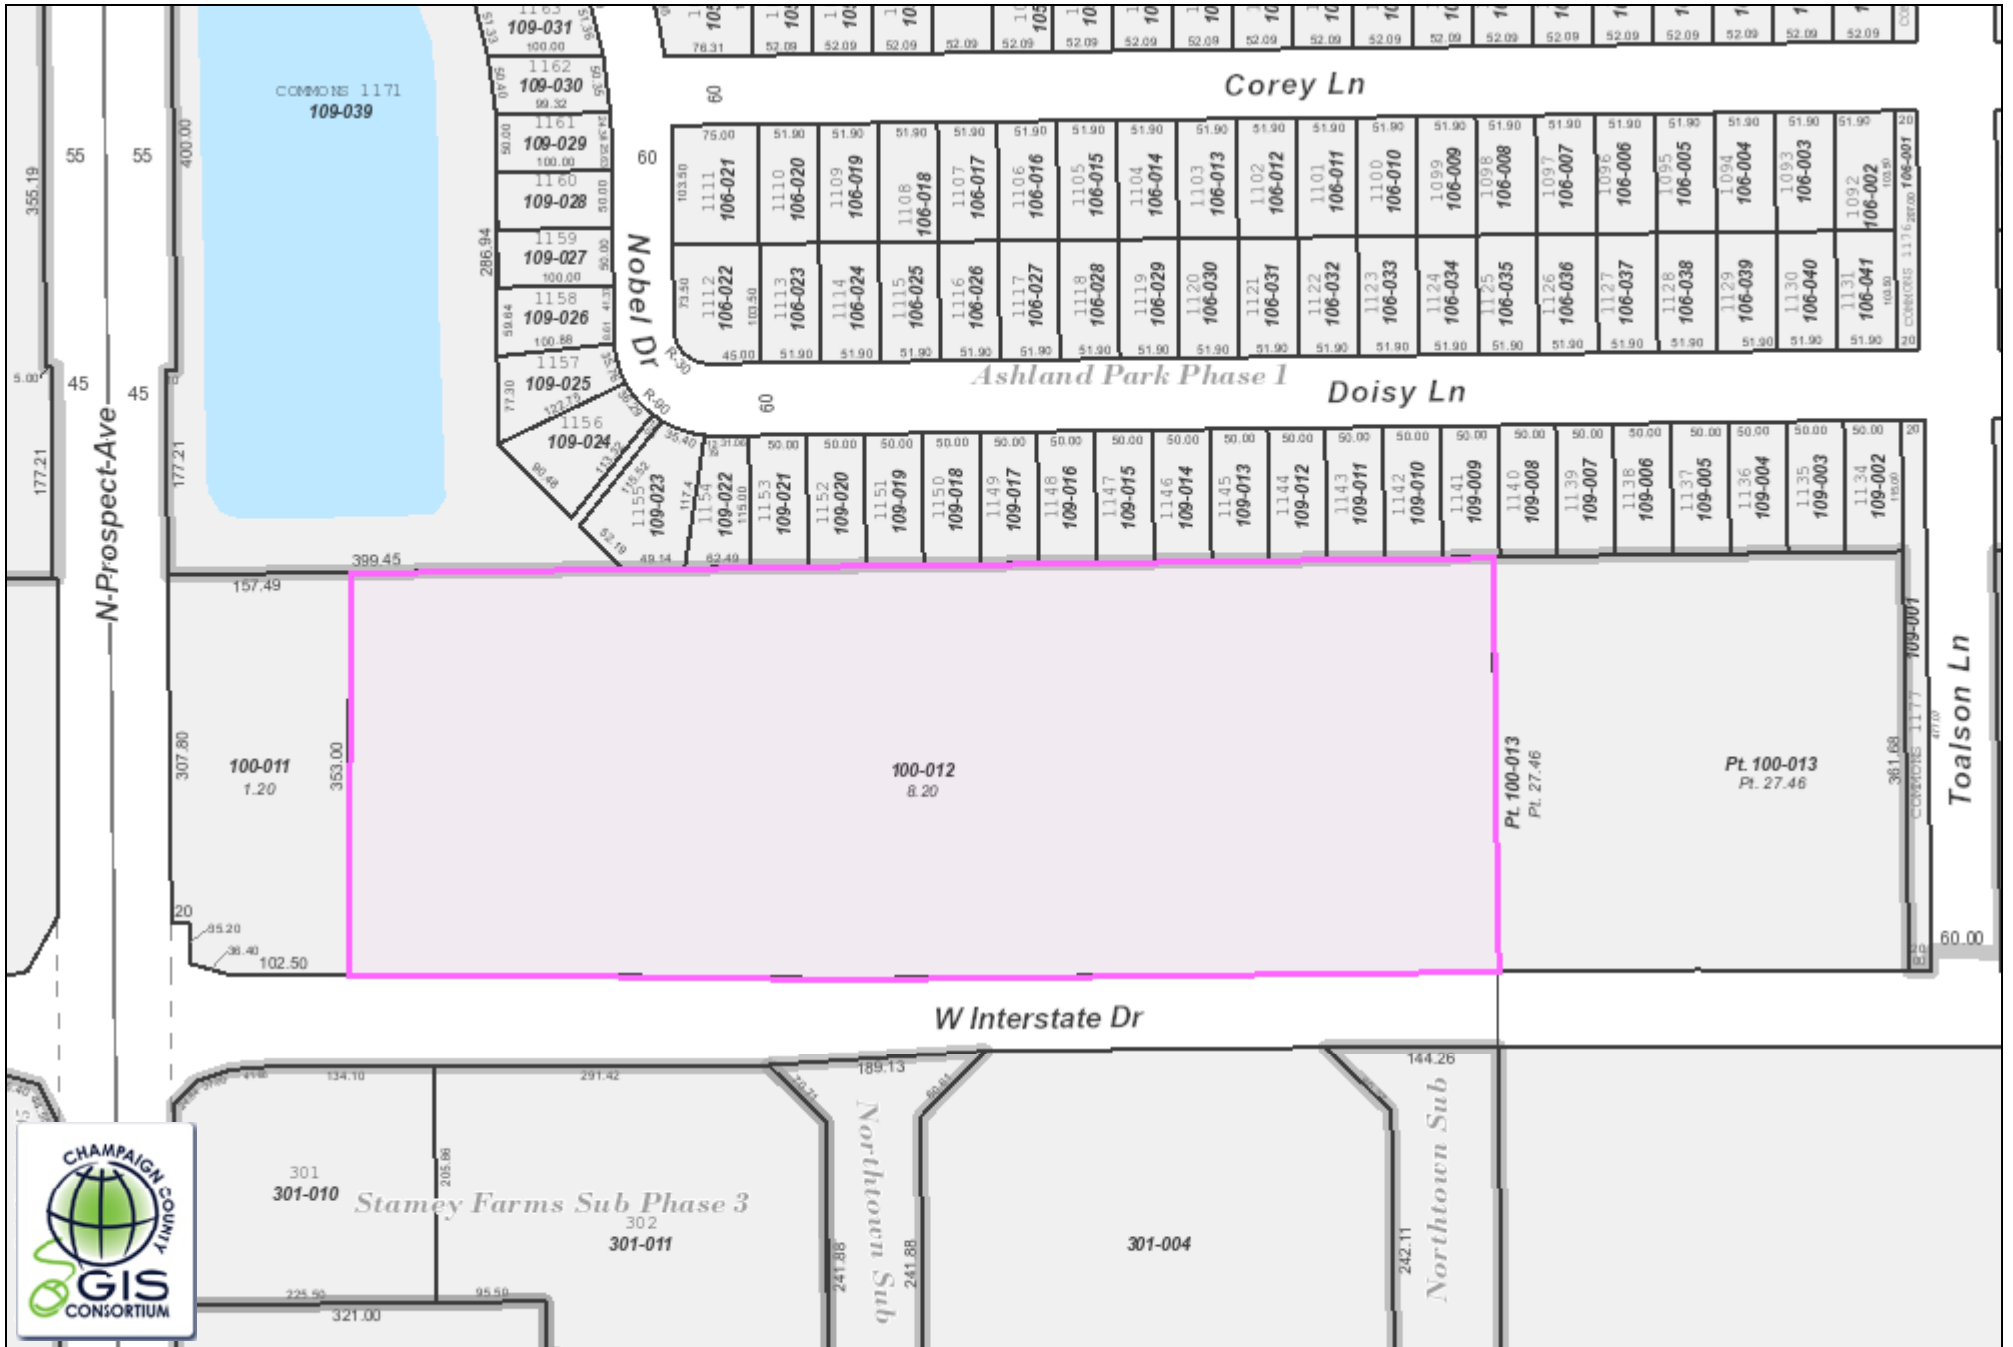

Stamey Land: Lot 8B-8E

110 Feet

This map was prepared with geographic information system (GIS) data created by the Champaign County GIS Consortium (CCGISC), or other CCGISC member agency. These entities do not warrant or guarantee the accuracy or suitability of GIS data for any purpose. The GIS data within this map is intended to be used as a general index to spatial information and not intended for detailed, site-specific analysis or resolution of legal matters. Users assume all risk arising from the use or misuse of this map and information contained herein. The use of this map constitutes acknowledgement of this disclaimer.