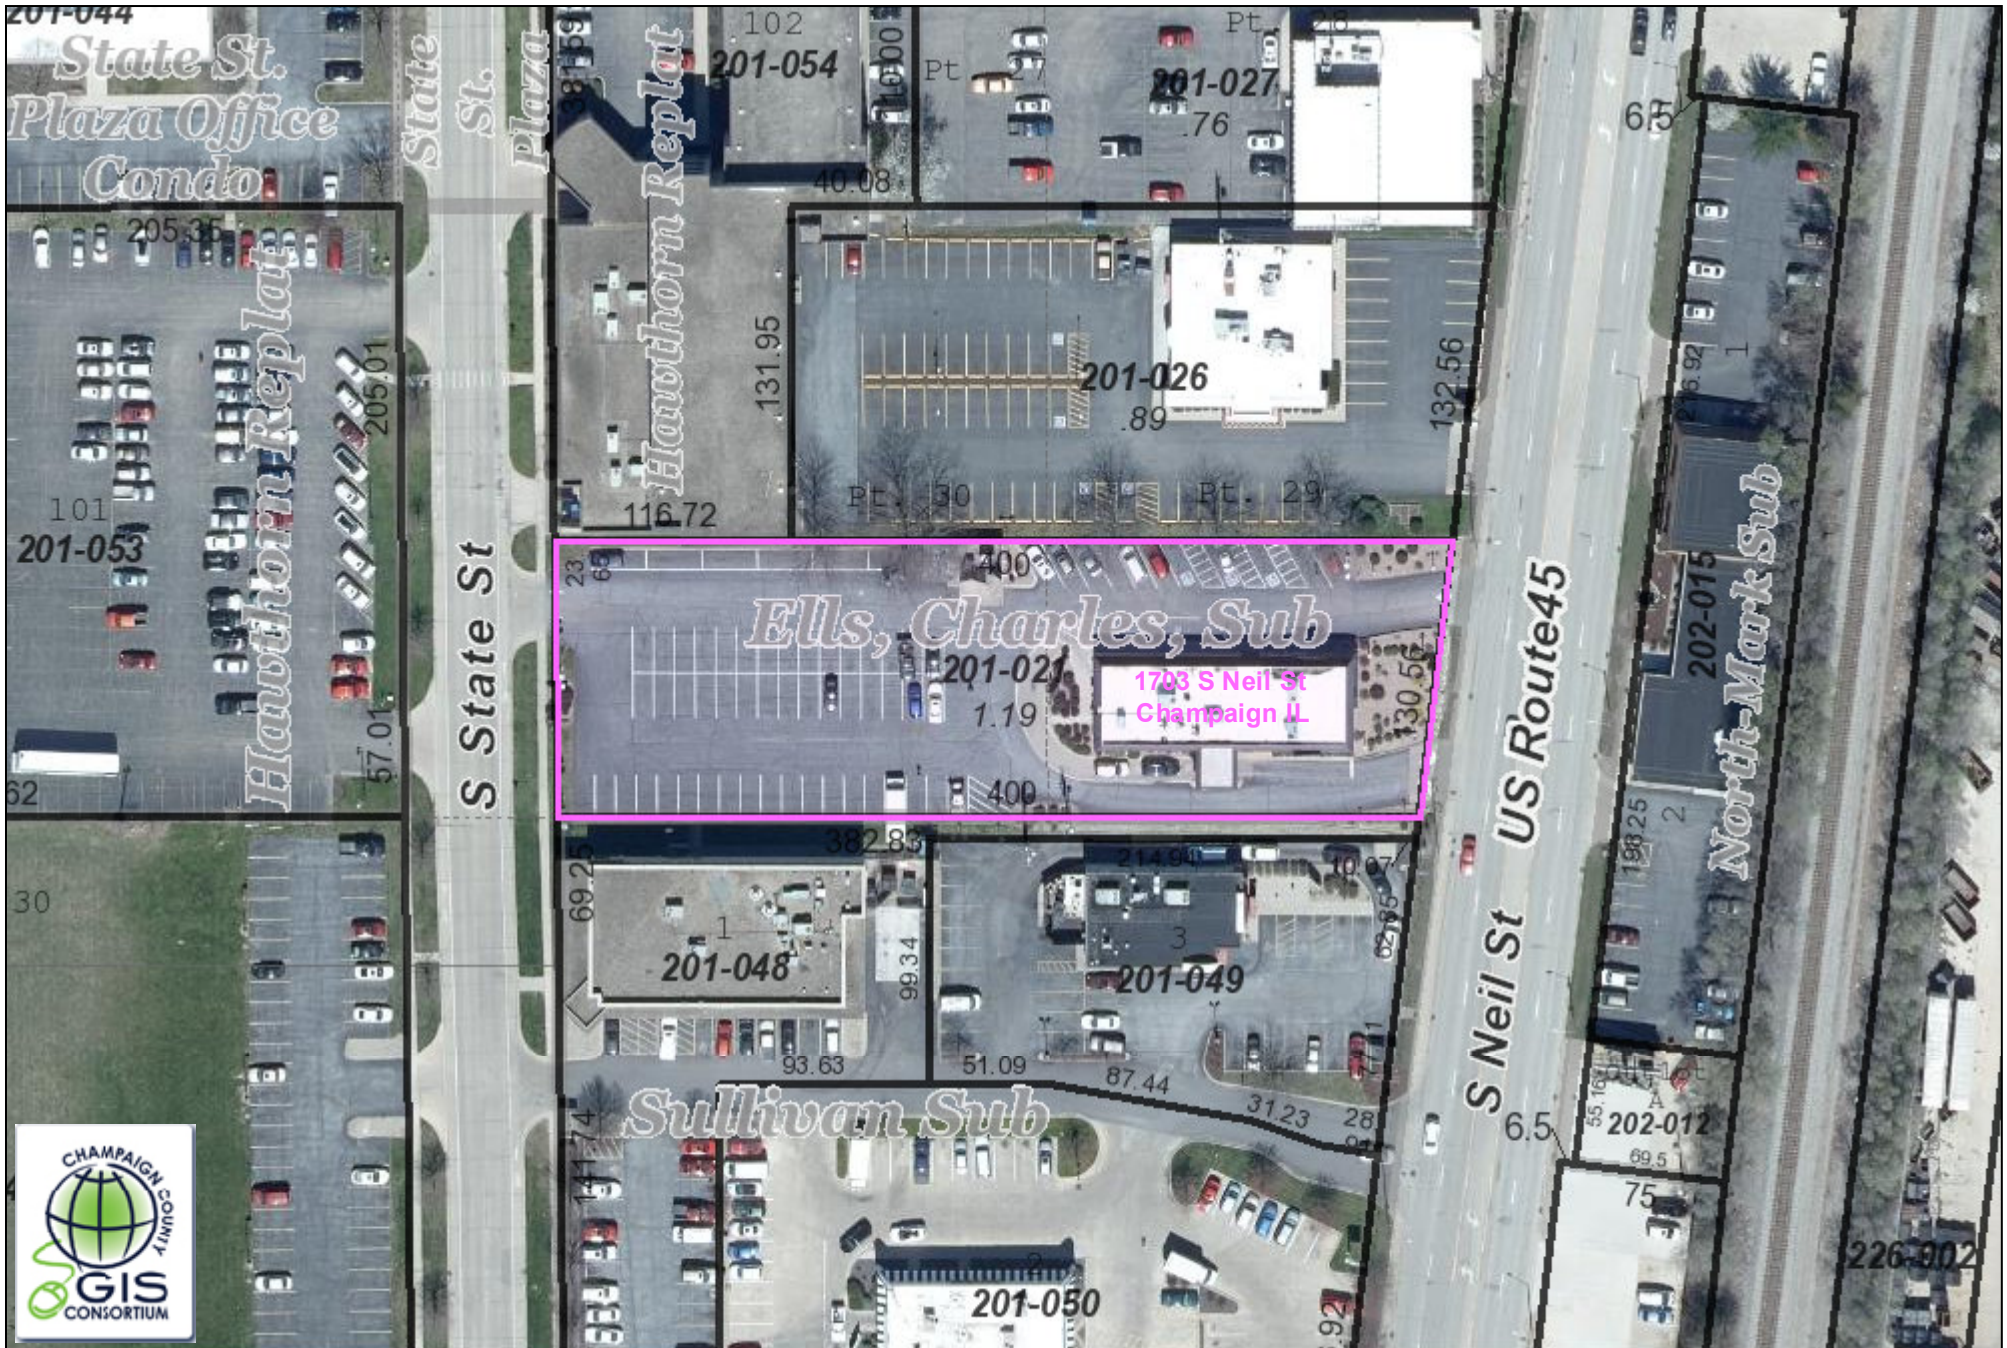

# GIS Webmap Public Interface Champaign County, Illinois

50

Feet

This map was prepared with geographic information system (GIS) data created by the Champaign County GIS Consortium (CCGISC), or other CCGISC member agency. These entities do not warrant or guarantee the accuracy or suitability of GIS data for any purpose. The GIS data within this map is intended to be used as a general index to spatial information and not intended for detailed, site-specific analysis or resolution of legal matters. Users assume all risk arising from the use or misuse of this map and information contained herein. The use of this map constitutes acknowledgement of this disclaimer.