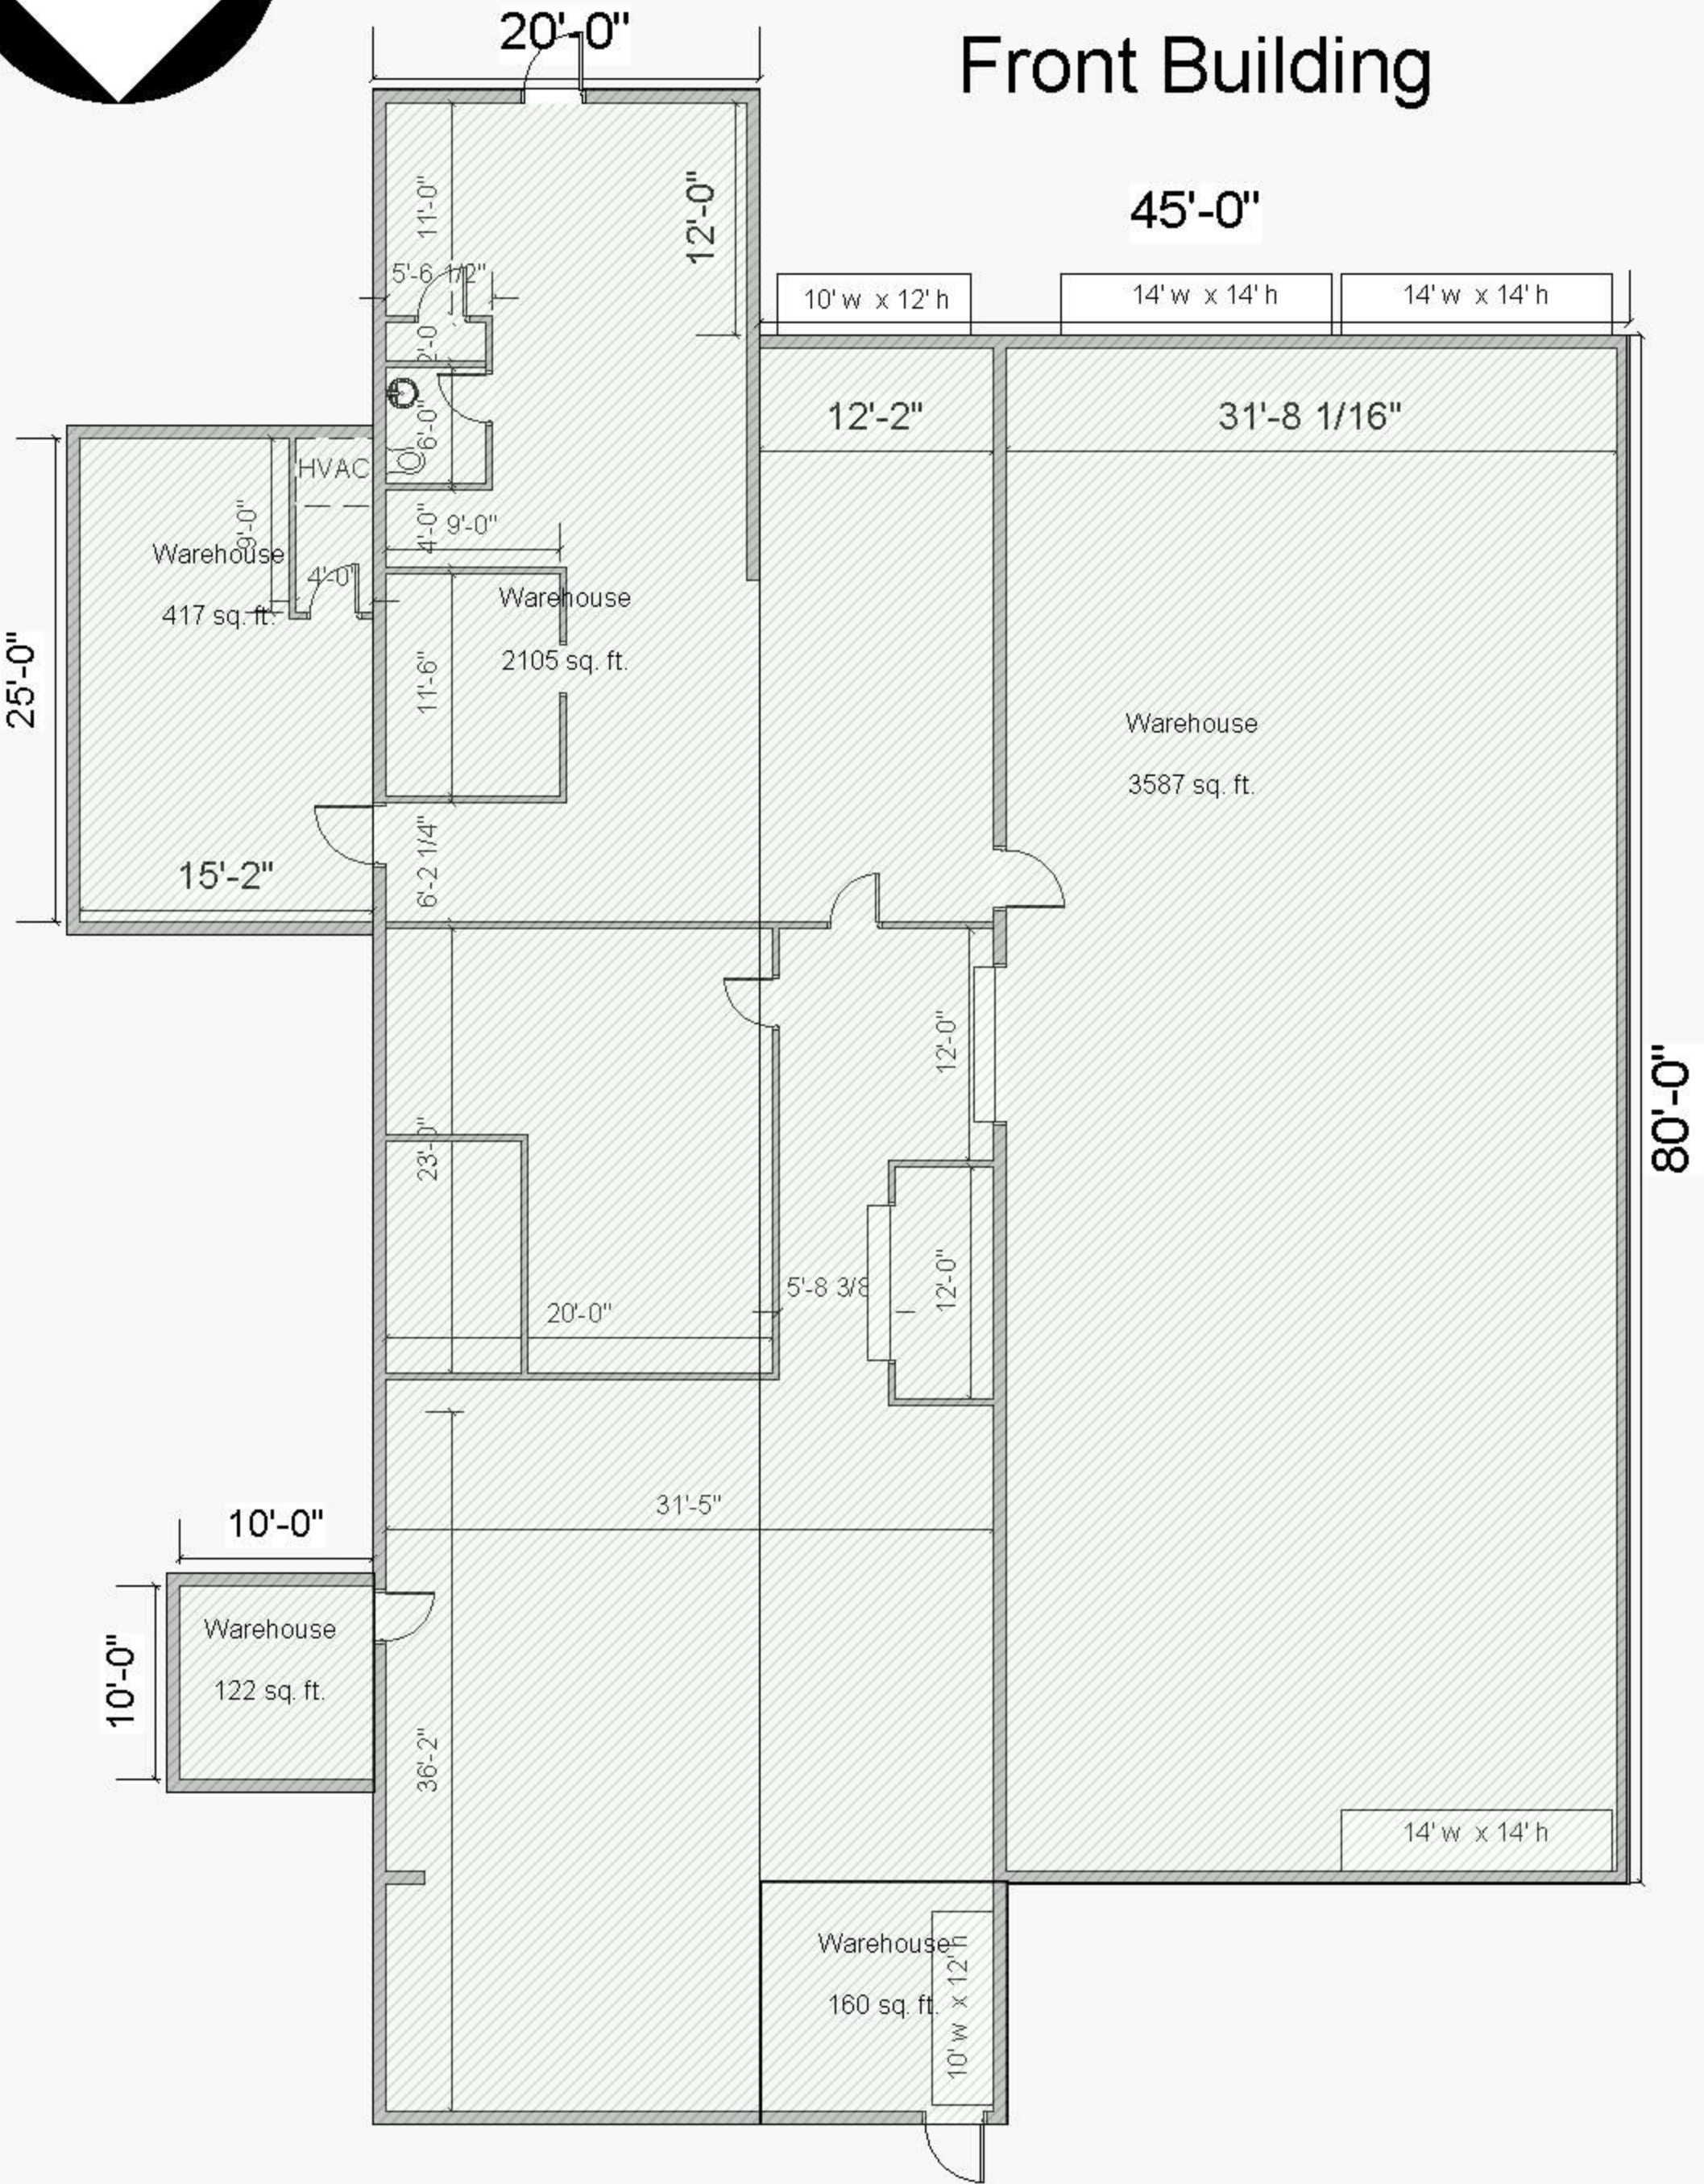

# 1930 Country Road 3000N Rantoul, IL

Middle Building

Back Building