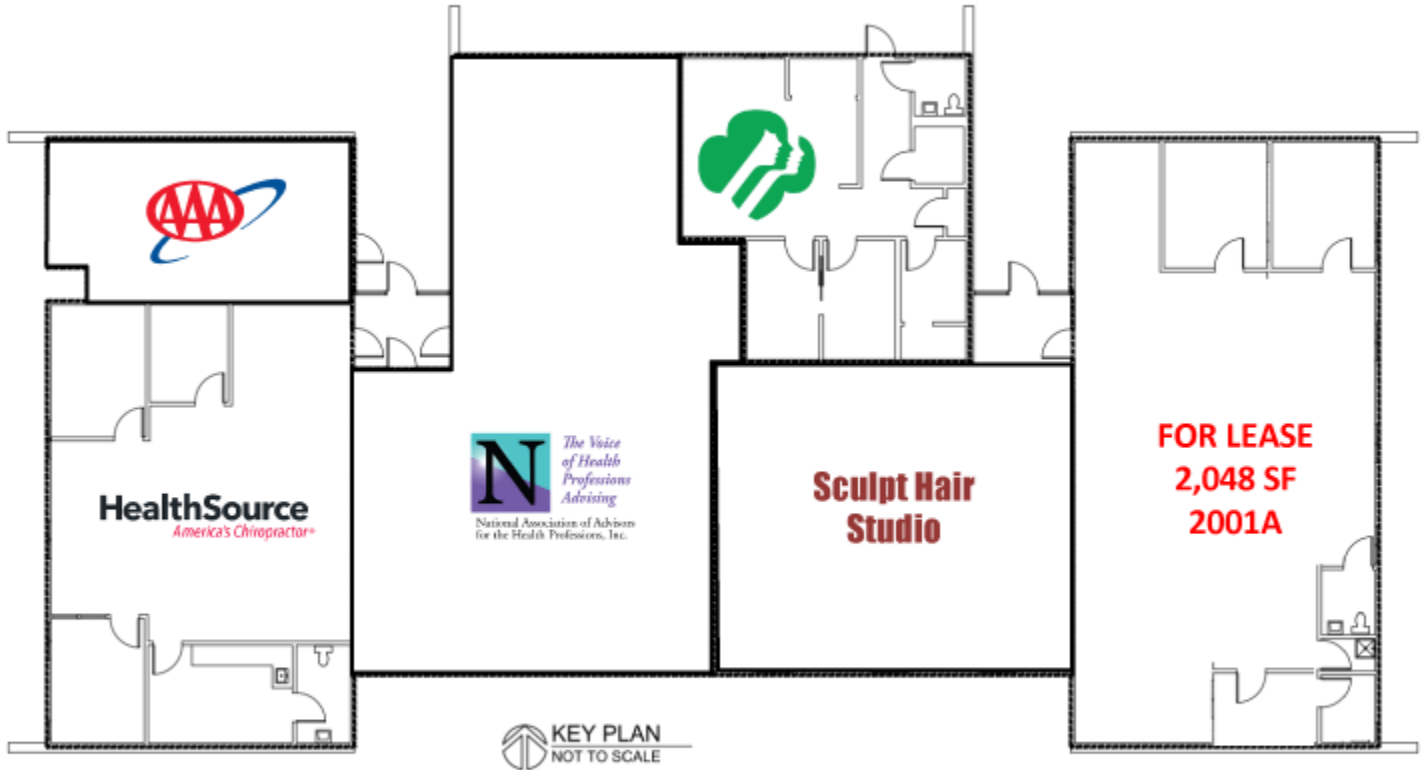

## PROPERTY DESCRIPTION

2001A Round Barn Road is +/- 2,048 SF and located on the east endcap of the building. The suite is mostly open with two private offices, a back storage room, small kitchenette, and restroom. The flexibility of the space and convenient west Champaign location lends itself to a wide variety of users.

## AREA DESCRIPTION

Round Barn South is located at the corner of Round Barn Road and Crescent Drive, just west of Mattis Avenue, and south of the Round Barn Shopping Centre. The building is also less than a 1/2 mile from Interstate 72. Area tenants include AAA, Sculpt Hair Studio, HealthSource Chiropractic, Busey Bank, HL Precision, Jimmy Johns, Biggby Coffee, Original House of Pancakes, Jets Pizza, and many more.

## FLOOR PLAN

**JOSH MARKIEWICZ**  
217-403-3424  
joshm@cbcdr.com

    
CBCDR.COM