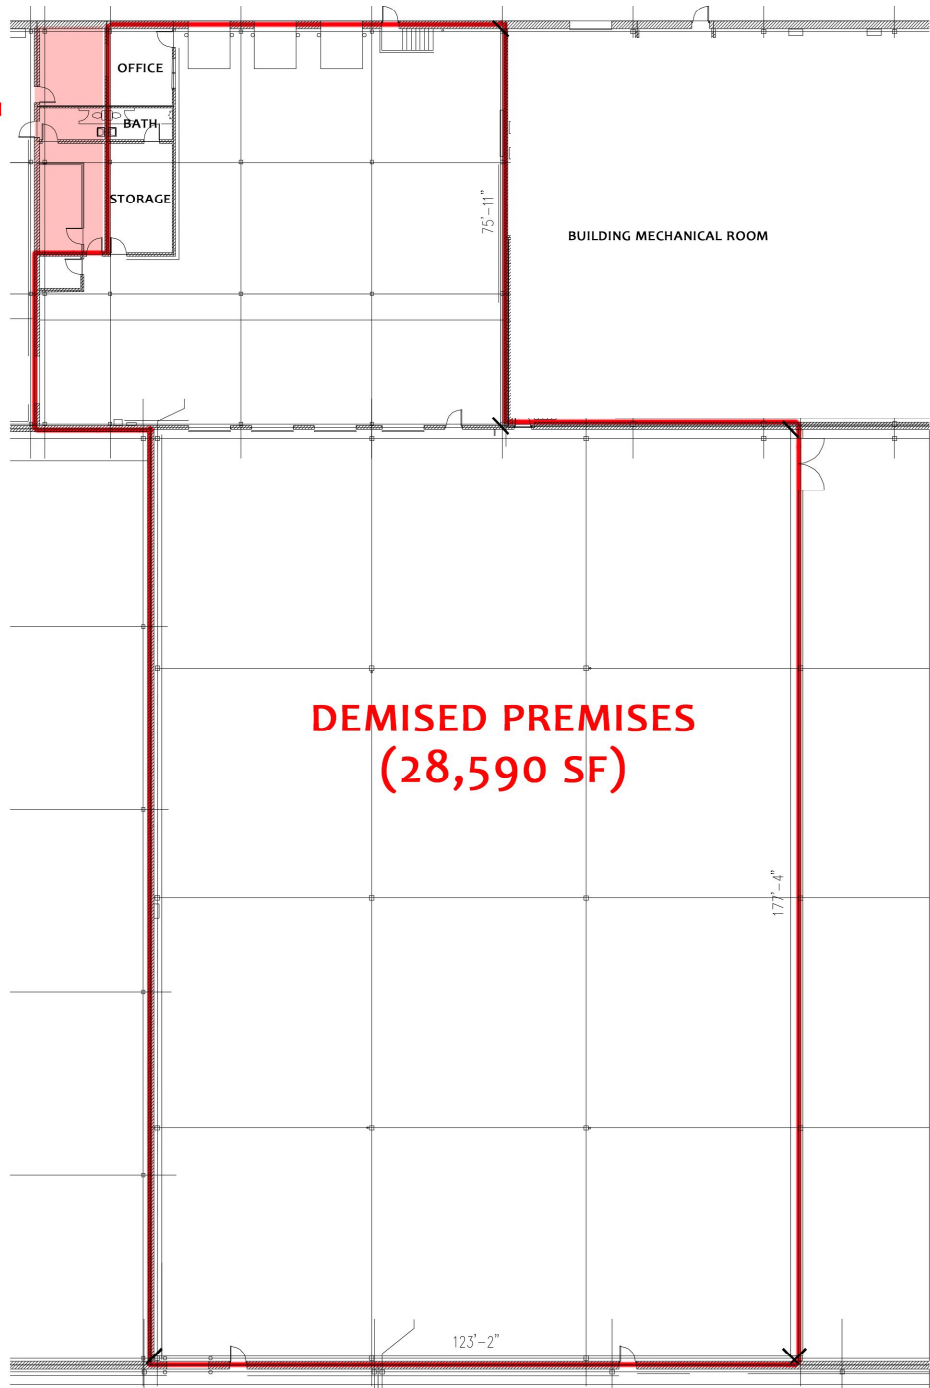

NOT INCLUDED IN
LEASED AREA

**DEMISED PREMISES
(28,590 SF)**

AVAILABLE FOR LEASE
2309 W BLOOMINGTON ROAD - CHAMPAIGN
ATKINS 150 WAREHOUSE

SUMMER 2021