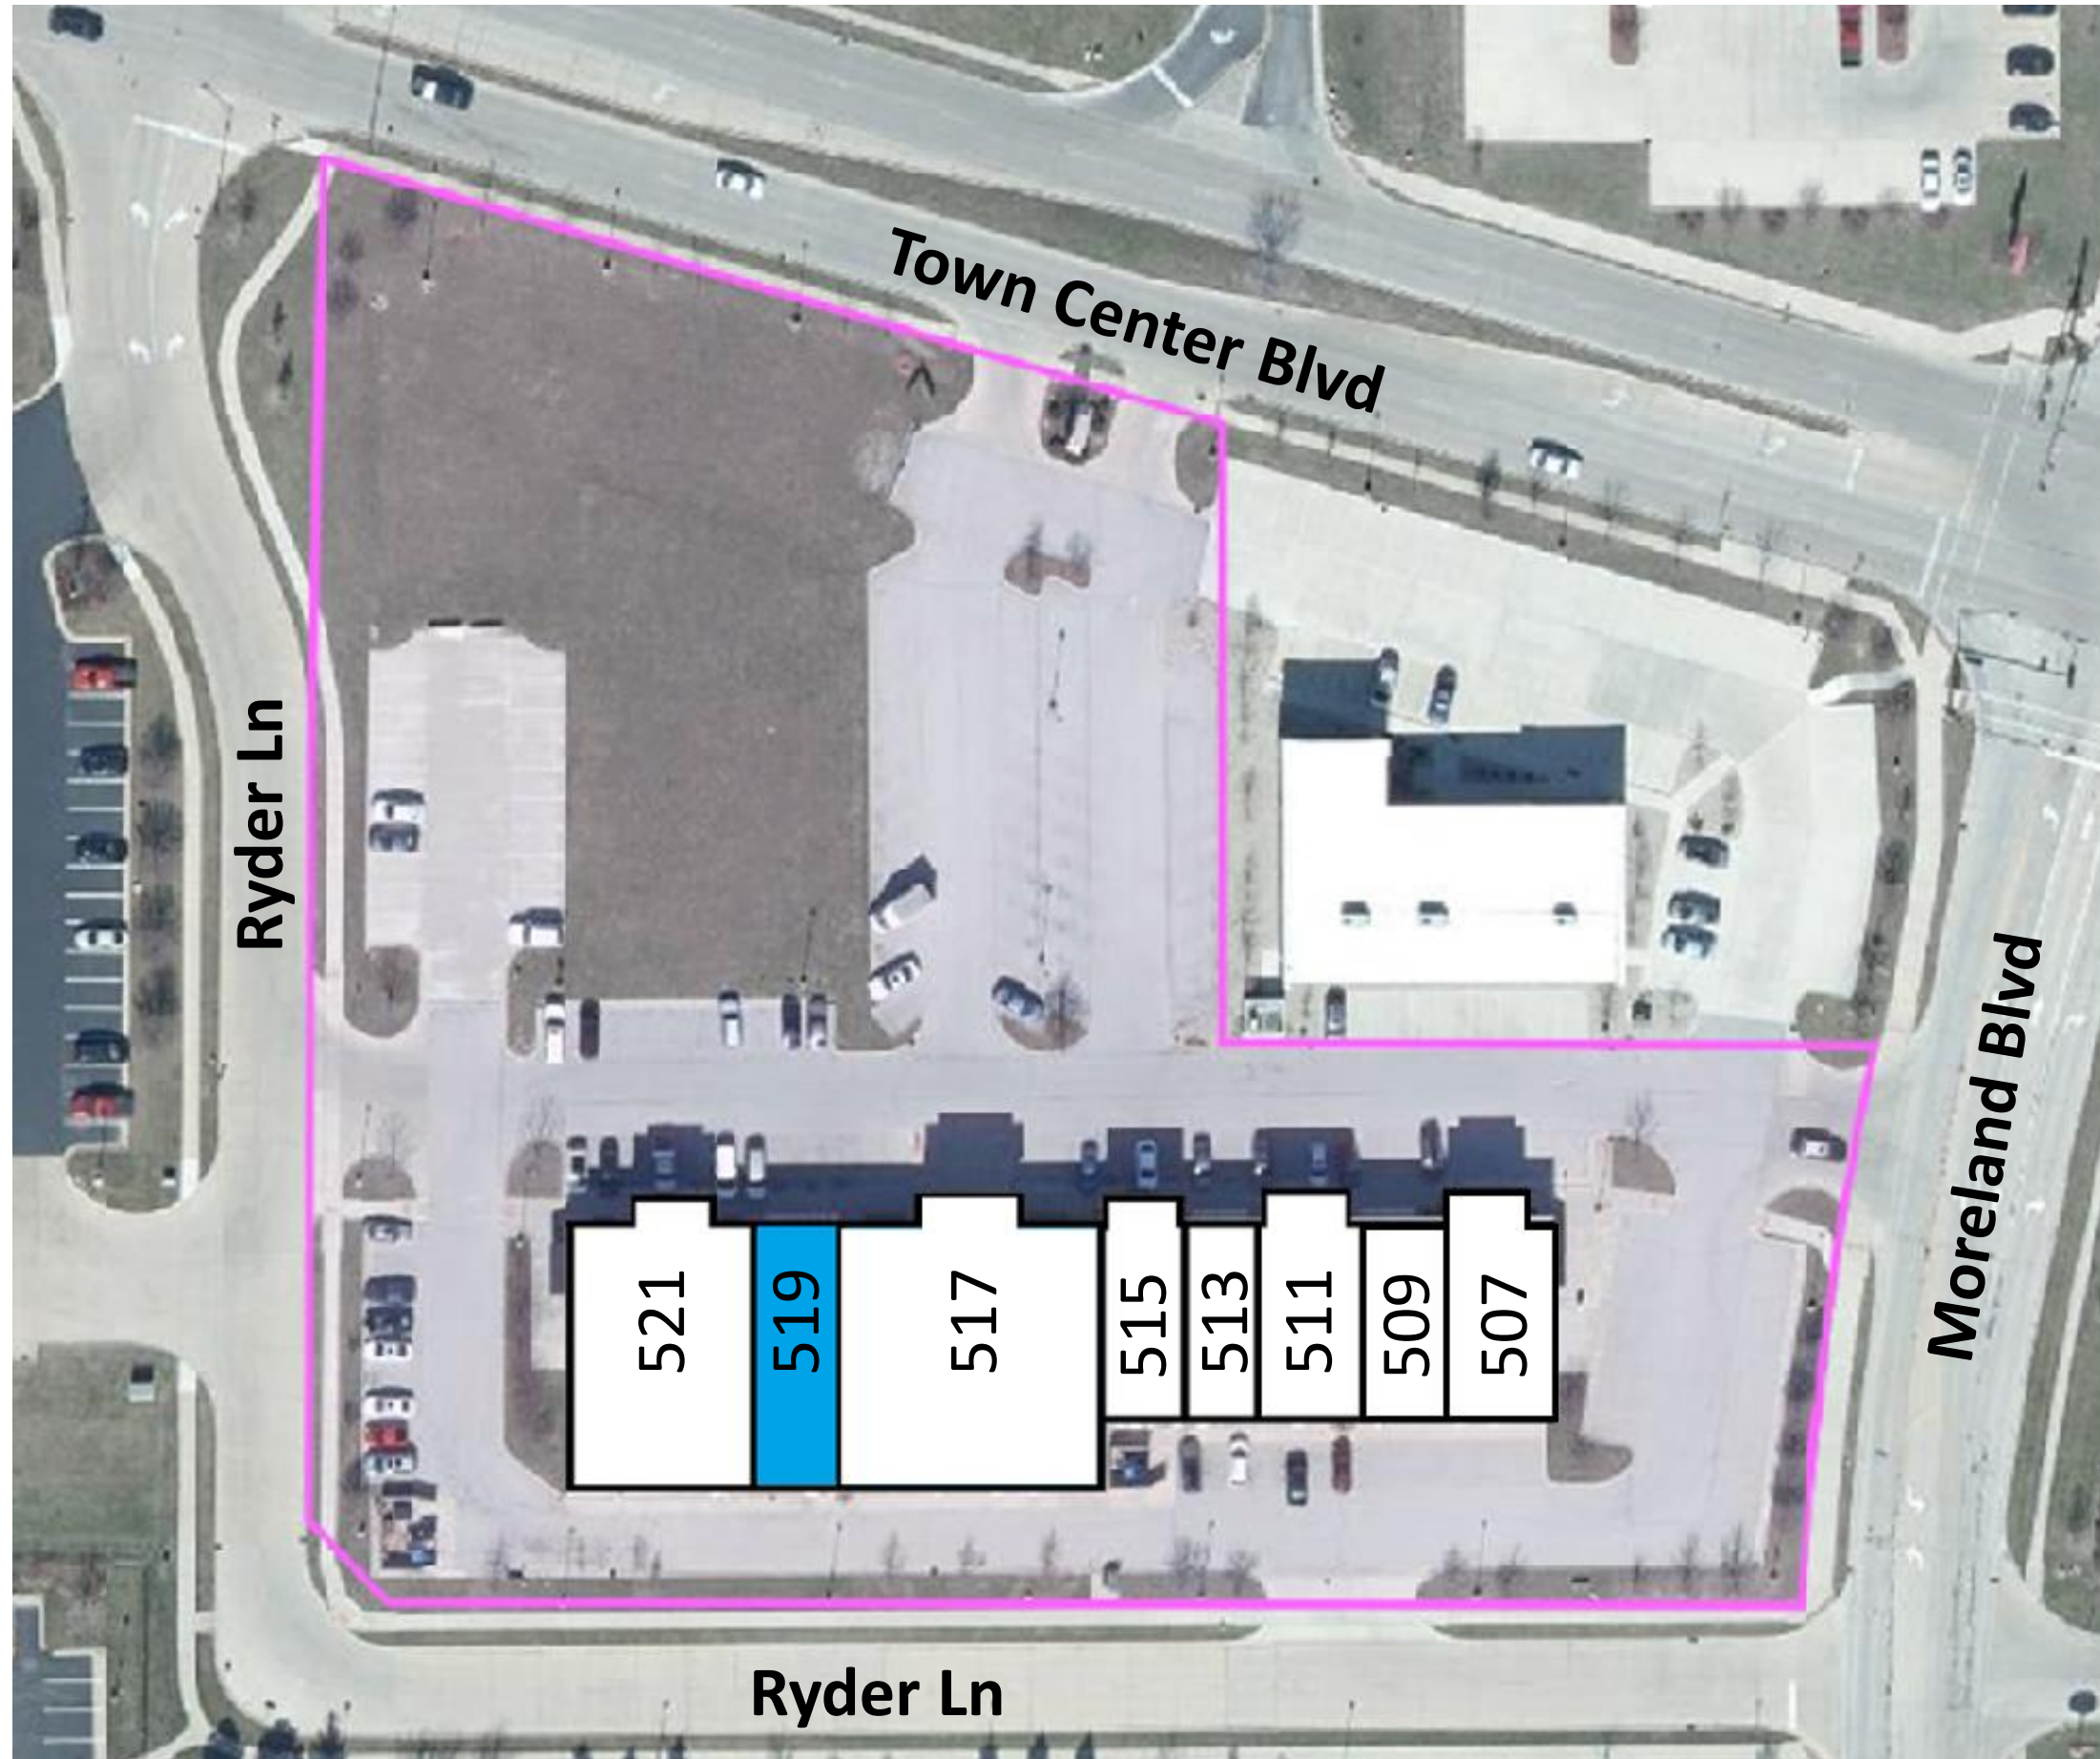

# Site Plan – Champaign Station

Suite	Tenant	SF
507	Stanfield Chiropractic	2,100
509	Illinois Army National Guard	1,500
511	Mariner Finance	1,800
513	Top Nails	1,200
515	Ruby's	1,752
517	Total Spectrum	6,000
519	Available	2,000
521	All About Eyes	4,800
<b>TOTAL SF</b>		<b>21,152</b>