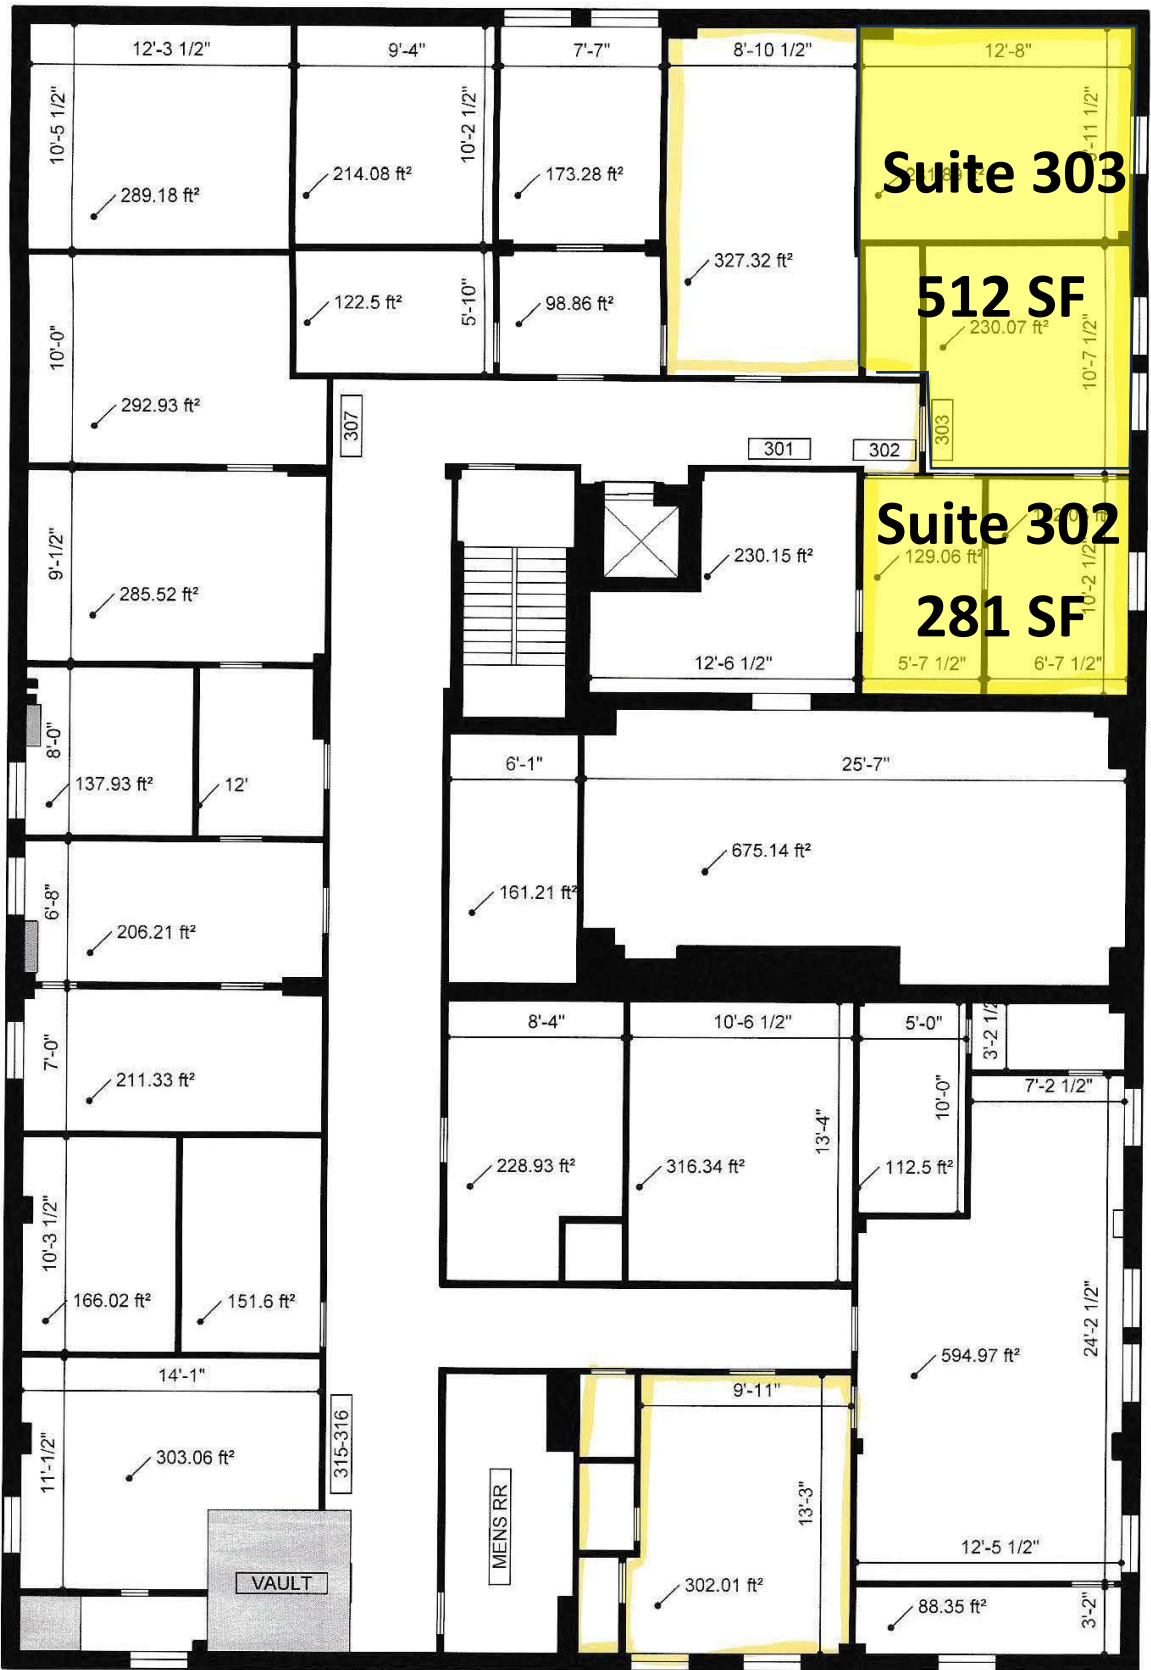

Suite 102

3,411 SF

VAULT

BR

BR

A :: First Floor Plan

001 scale: 1"=12'

Lincoln Building

A 03

A :: Third Floor Plan

001 scale: 1"=12'

Lincoln Building

A :: Fifth Floor Plan

001 scale: 1"=12'

Lincoln Building

A 07