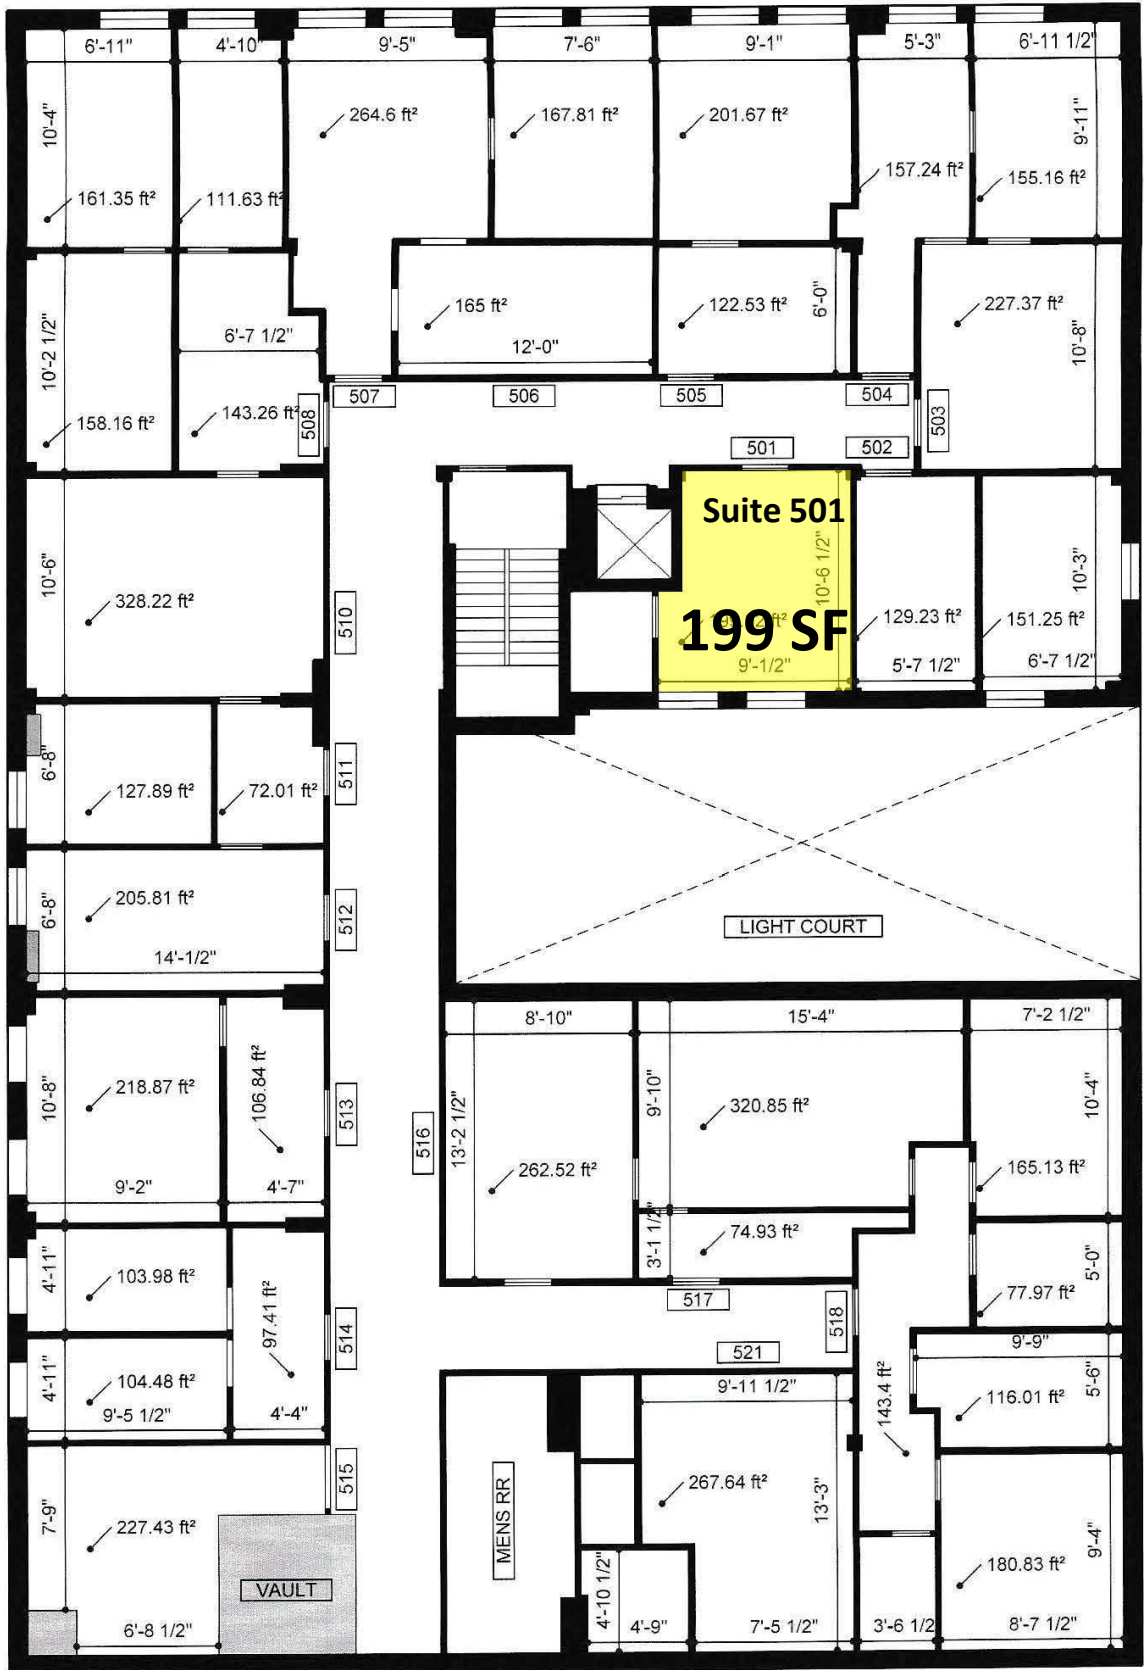

Suite 102

3,411 SF

VAULT

BR

BR

A :: First Floor Plan

001 scale: 1"=12'

Lincoln Building

A 03

A :: Third Floor Plan

001 scale: 1"=12'

Lincoln Building

A :: Fifth Floor Plan

001 scale: 1"=12'

Lincoln Building

A 07