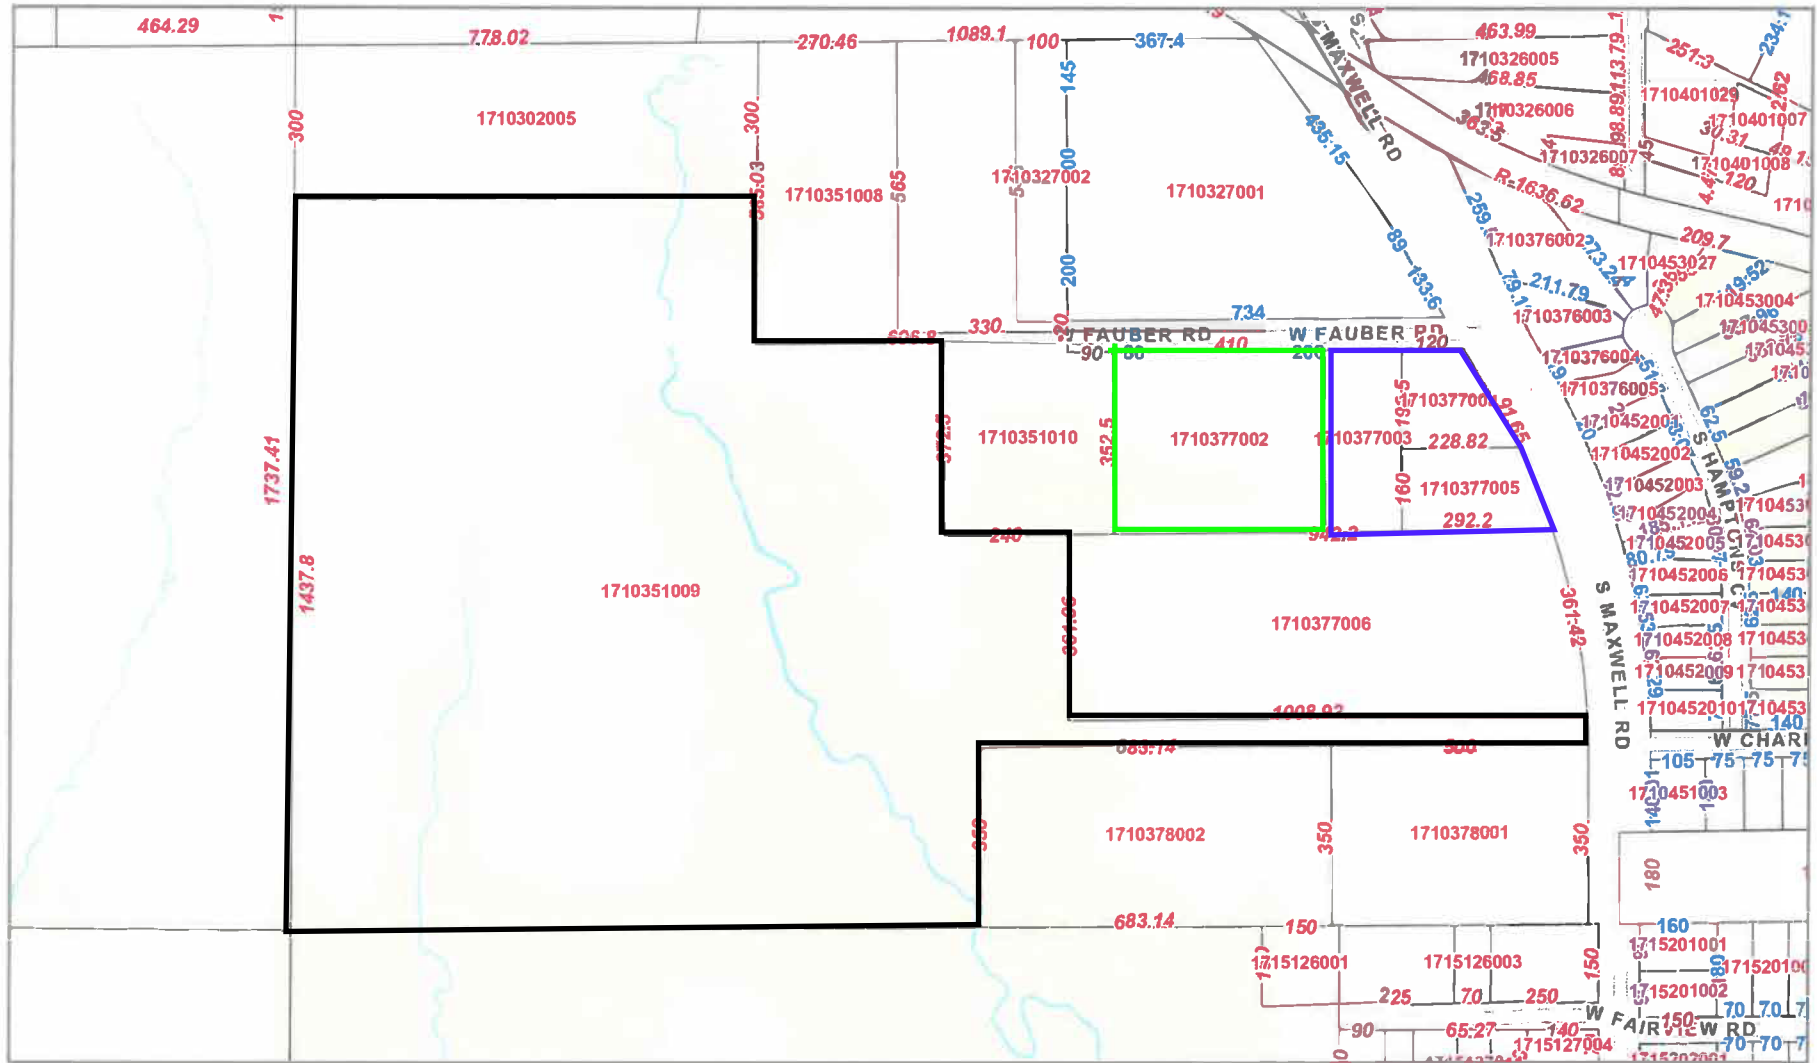

Peoria County, IL

Disclaimer: Data is provided 'as is' without warranty or any representation of accuracy, timeliness or completeness. The burden for determining fitness for, or the appropriateness for use, rests solely on the requester. The requester acknowledges and accepts the limitations of the Data, including the fact that the Data is in a constant state of maintenance. This website is NOT intended to be used for legal litigation or boundary disputes and is informational only. -Peoria County GIS Division

Map Scale
1 inch = 376 feet
6/23/2023