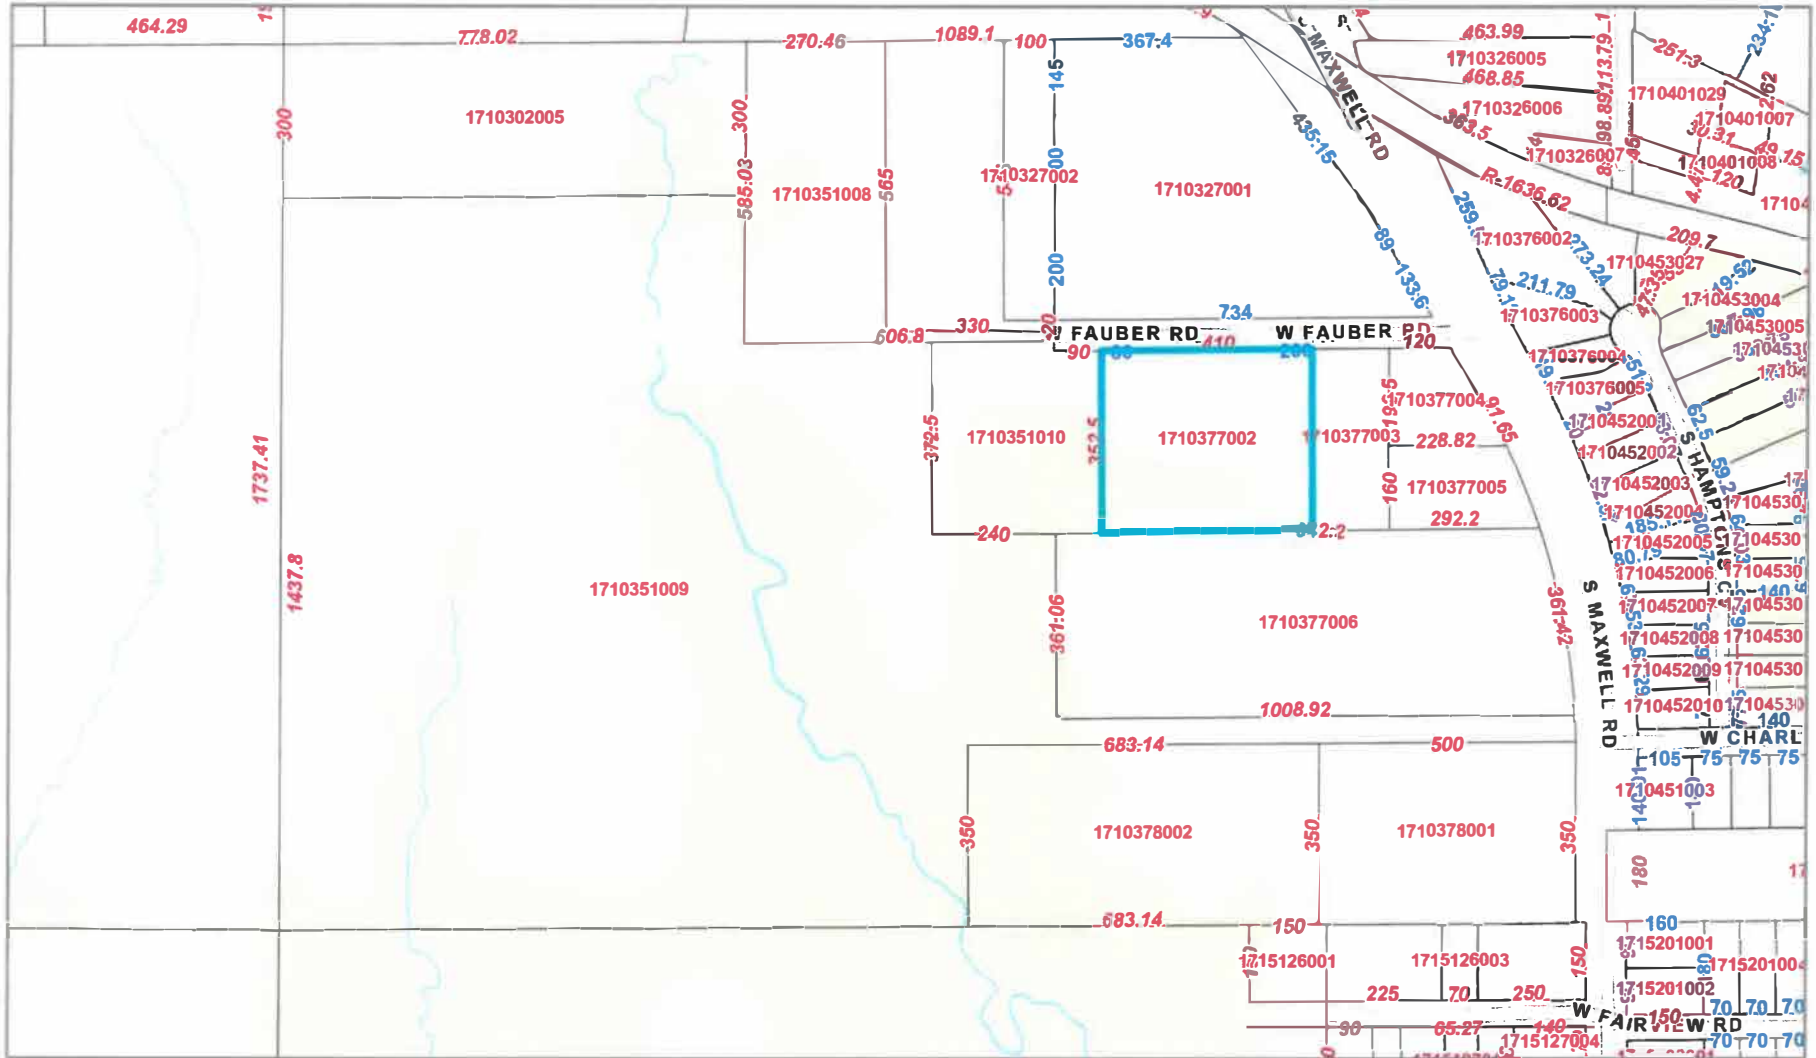

Peoria County, IL

Disclaimer: Data is provided 'as is' without warranty or any representation of accuracy, timeliness or completeness. The burden for determining fitness for, or the appropriateness for use, rests solely on the requester. The requester acknowledges and accepts the limitations of the Data, including the fact that the Data is in a constant state of maintenance. This website is NOT intended to be used for legal litigation or boundary disputes and is informational only. -Peoria County GIS Division

Map Scale
 1 inch = 376 feet
 6/23/2023