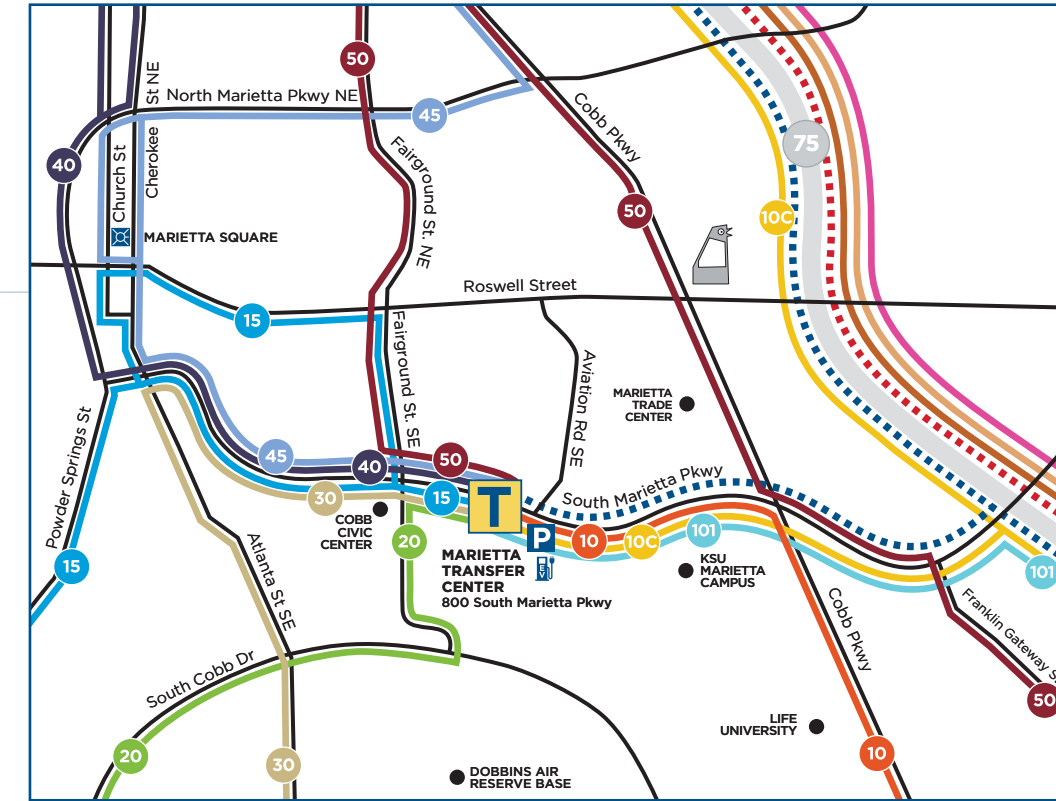

SYSTEM MAP

CobbLinc.com
770.427.4444

LOCAL ROUTES

EXPRESS ROUTES

Monday through Friday

CobbLinc Express
 GRTA Xpress

T TRANSFER CENTER

MARIETTA TRANSFER CENTER
800 S. Marietta Parkway, Marietta 30060
+ Park and Ride Lot

CUMBERLAND TRANSFER CENTER
2996 Cumberland Blvd, Atlanta 30339

P PARK & RIDE LOT

H HOSPITAL

MARIETTA SQUARE

MARTA RAIL STATION

POINT OF INTEREST

MARIETTA TRANSFER CENTER

CUMBERLAND TRANSFER CENTER