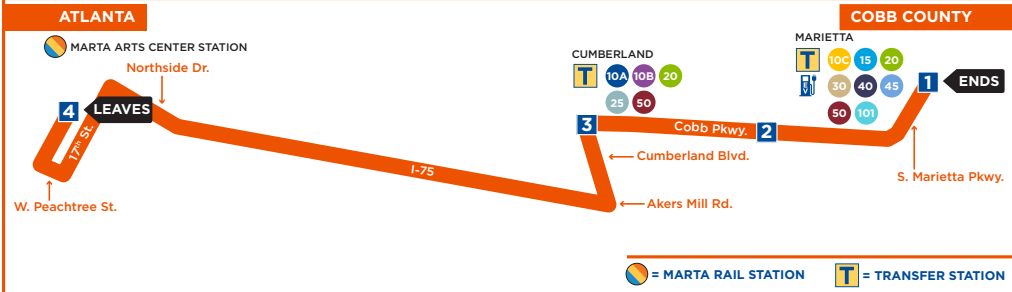

# COBB PARKWAY

From MARTA Arts Center Station  
to Marietta Transfer Center

ROUTE  
**10**

**4**  
**BUS LEAVES**  
MARTA  
Arts Center Station

**3**  
**BUS LEAVES**  
Cumberland  
Transfer Center

**2**  
**BUS LEAVES**  
Cobb Pkwy.  
& Windy Hill Rd.

**1**  
**BUS ENDS**  
Marietta  
Transfer Center